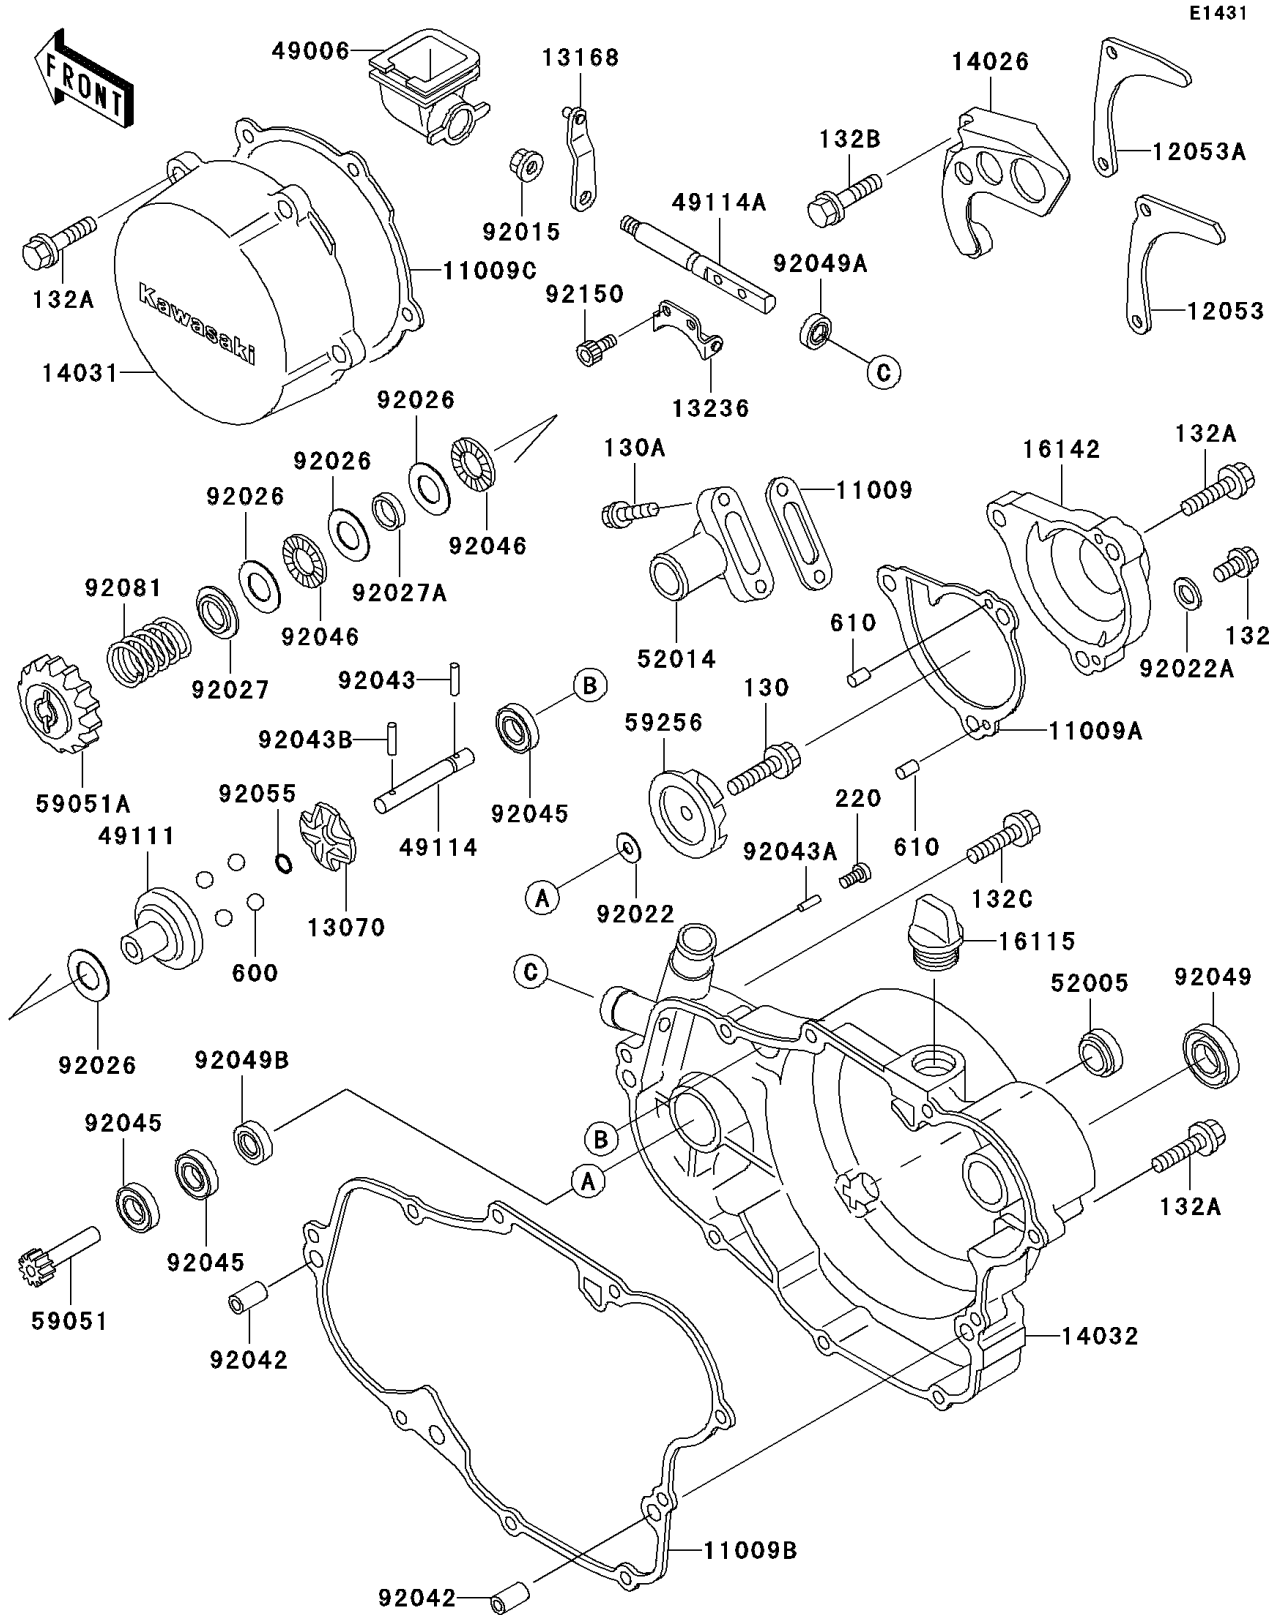

2004 KX500 PARTS DIAGRAM

Engine Cover(s)

2004 KX500 PARTS LIST

Engine Cover(s)

ITEM NAME	PART NUMBER	QUANTITY
GASKET,ELBOW (Ref # 11009)	11009-1952	1
GASKET,WATER PUMP COVER (Ref # 11009A)	11009-1962	1
GASKET,CLUTCH COVER (Ref # 11009B)	11009-1963	1
GASKET,GENERATOR COVER (Ref # 11009C)	11009-1964	1
GUIDE-CHAIN (Ref # 12053)	12053-1172	1
GUIDE-CHAIN (Ref # 12053A)	12053-1206	1
GUIDE (Ref # 13070)	13070-1122	1
LEVER,GOVERNOR (Ref # 13168)	13168-1497	1
LEVER-COMP,GOVERNOR (Ref # 13236)	13236-1250	1
COVER-CHAIN (Ref # 14026)	14026-1174	1
COVER-GENERATOR (Ref # 14031)	14031-1220	1
COVER-CLUTCH (Ref # 14032)	14032-1245	1
CAP-OIL FILLER (Ref # 16115)	16115-018	1
COVER-PUMP (Ref # 16142)	16142-1086	1
BOOT (Ref # 49006)	49006-1179	1
HOLDER-GOVERNOR WEIGHT (Ref # 49111)	49111-1052	1
SHAFT-GOVERNOR (Ref # 49114)	49114-1058	1
SHAFT-GOVERNOR (Ref # 49114A)	49114-1065	1
GAUGE,OIL LEVEL (Ref # 52005)	52005-1055	1
ELBOW (Ref # 52014)	52014-1067	1
GEAR-SPUR,WATER PUMP,11T (Ref # 59051)	59051-1129	1
GEAR-SPUR,GOVERNOR (Ref # 59051A)	59051-1213	1
IMPELLER (Ref # 59256)	59256-1065	1
NUT,FLANGED,6MM (Ref # 92015)	92015-1193	1
WASHER,5.2X13X1 (Ref # 92022)	92022-1380	1
WASHER,6.2X11X1 (Ref # 92022A)	92022-304	1
SPACER,15X28X1 (Ref # 92026)	92026-1238	4
COLLAR (Ref # 92027)	92027-1838	1
COLLAR,15.2X17X4 (Ref # 92027A)	92027-1839	1