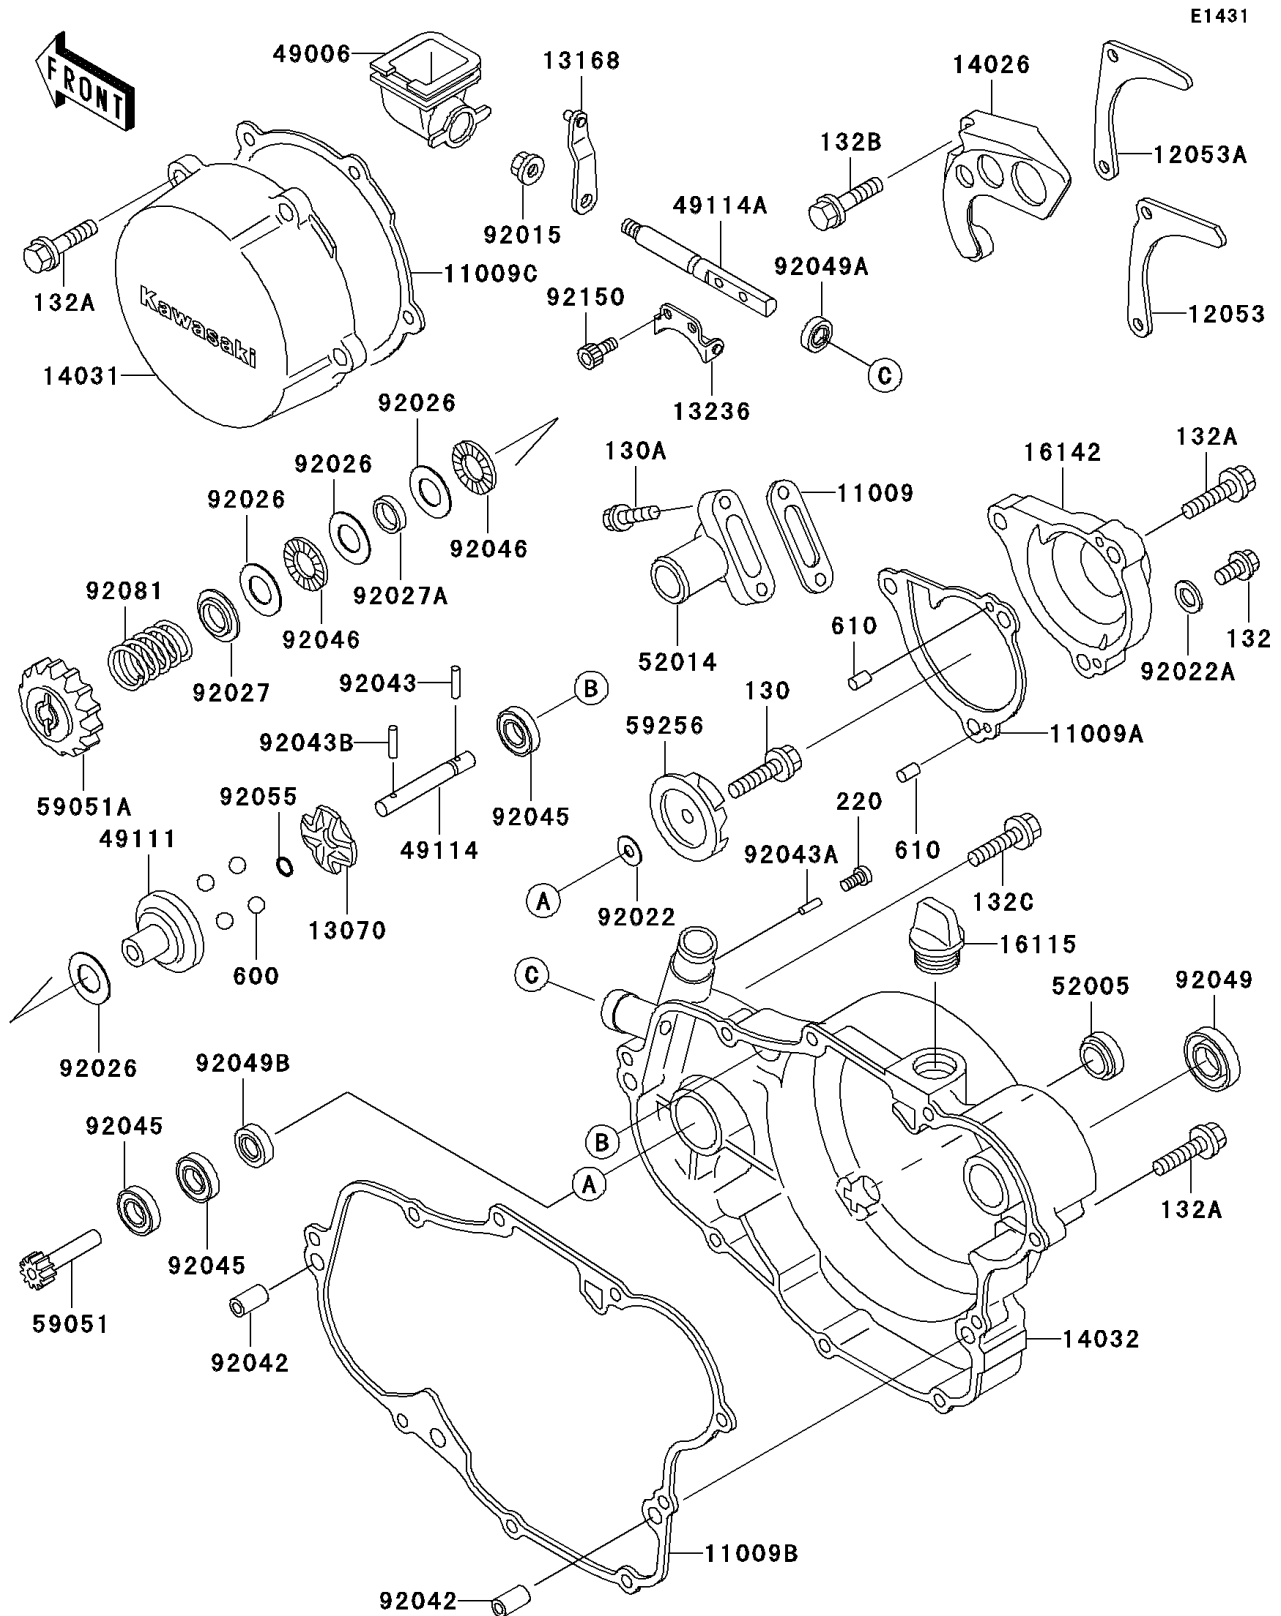

## 2003 KX500 PARTS LIST

Engine Cover(s)

ITEM NAME	PART NUMBER	QUANTITY
GASKET,ELBOW (Ref # 11009)	11009-1952	1
GASKET,WATER PUMP COVER (Ref # 11009A)	11009-1962	1
GASKET,CLUTCH COVER (Ref # 11009B)	11009-1963	1
GASKET,GENERATOR COVER (Ref # 11009C)	11009-1964	1
GUIDE-CHAIN (Ref # 12053)	12053-1172	1
GUIDE-CHAIN (Ref # 12053A)	12053-1206	1
GUIDE (Ref # 13070)	13070-1122	1
LEVER,GOVERNOR (Ref # 13168)	13168-1497	1
LEVER-COMP,GOVERNOR (Ref # 13236)	13236-1250	1
COVER-CHAIN (Ref # 14026)	14026-1174	1
COVER-GENERATOR (Ref # 14031)	14031-1220	1
COVER-CLUTCH (Ref # 14032)	14032-1245	1
CAP-OIL FILLER (Ref # 16115)	16115-018	1
COVER-PUMP (Ref # 16142)	16142-1086	1
BOOT (Ref # 49006)	49006-1179	1
HOLDER-GOVERNOR WEIGHT (Ref # 49111)	49111-1052	1
SHAFT-GOVERNOR (Ref # 49114)	49114-1058	1
SHAFT-GOVERNOR (Ref # 49114A)	49114-1065	1
GAUGE,OIL LEVEL (Ref # 52005)	52005-1055	1
ELBOW (Ref # 52014)	52014-1067	1
GEAR-SPUR,WATER PUMP,11T (Ref # 59051)	59051-1129	1
GEAR-SPUR,GOVERNOR (Ref # 59051A)	59051-1213	1
IMPELLER (Ref # 59256)	59256-1065	1
NUT,FLANGED,6MM (Ref # 92015)	92015-1193	1
WASHER,5.2X13X1 (Ref # 92022)	92022-1380	1
WASHER,6.2X11X1 (Ref # 92022A)	92022-304	1
SPACER,15X28X1 (Ref # 92026)	92026-1238	1
COLLAR (Ref # 92027)	92027-1838	1
COLLAR,15.2X17X4 (Ref # 92027A)	92027-1839	1