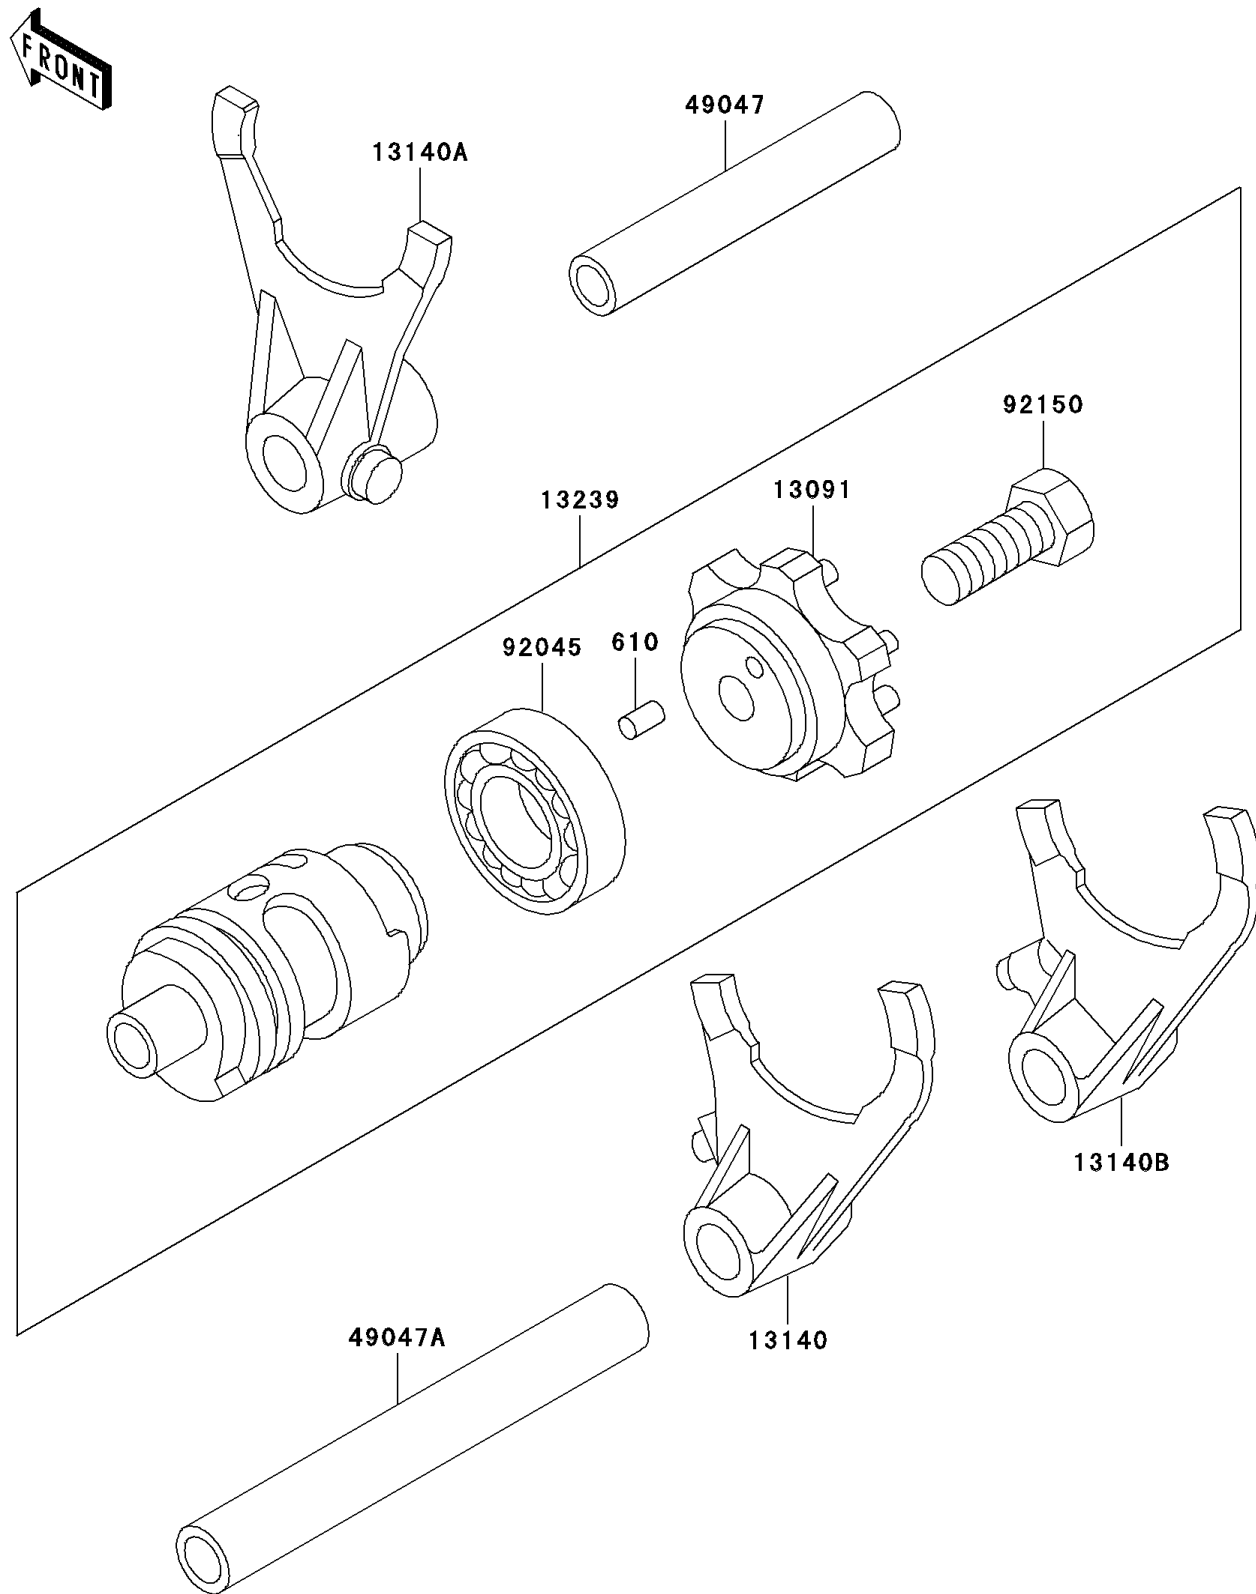

2003 KX500 PARTS DIAGRAM

Gear Change Drum/Shift Fork(s)

E1362

2003 KX500 PARTS LIST

Gear Change Drum/Shift Fork(s)

ITEM NAME	PART NUMBER	QUANTITY
ROLLER,4X8 (Ref # 610)	610A0408	1
HOLDER,CHANGE DRUM (Ref # 13091)	13091-1555	1
FORK-SHIFT,2ND&3RD (Ref # 13140)	13140-1058	1
FORK-SHIFT,4TH&TOP (Ref # 13140A)	13140-1059	1
FORK-SHIFT,LOW (Ref # 13140B)	13140-1142	1
DRUM-ASSY-CHANGE (Ref # 13239)	13239-1143	1
ROD-SHIFT,5.9X10X64.5 (Ref # 49047)	49047-1063	1
ROD-SHIFT,5.9X10X81 (Ref # 49047A)	49047-1064	1
BEARING-BALL,#6905 (Ref # 92045)	92045-036	1
BOLT,8X18 (Ref # 92150)	92150-1490	1