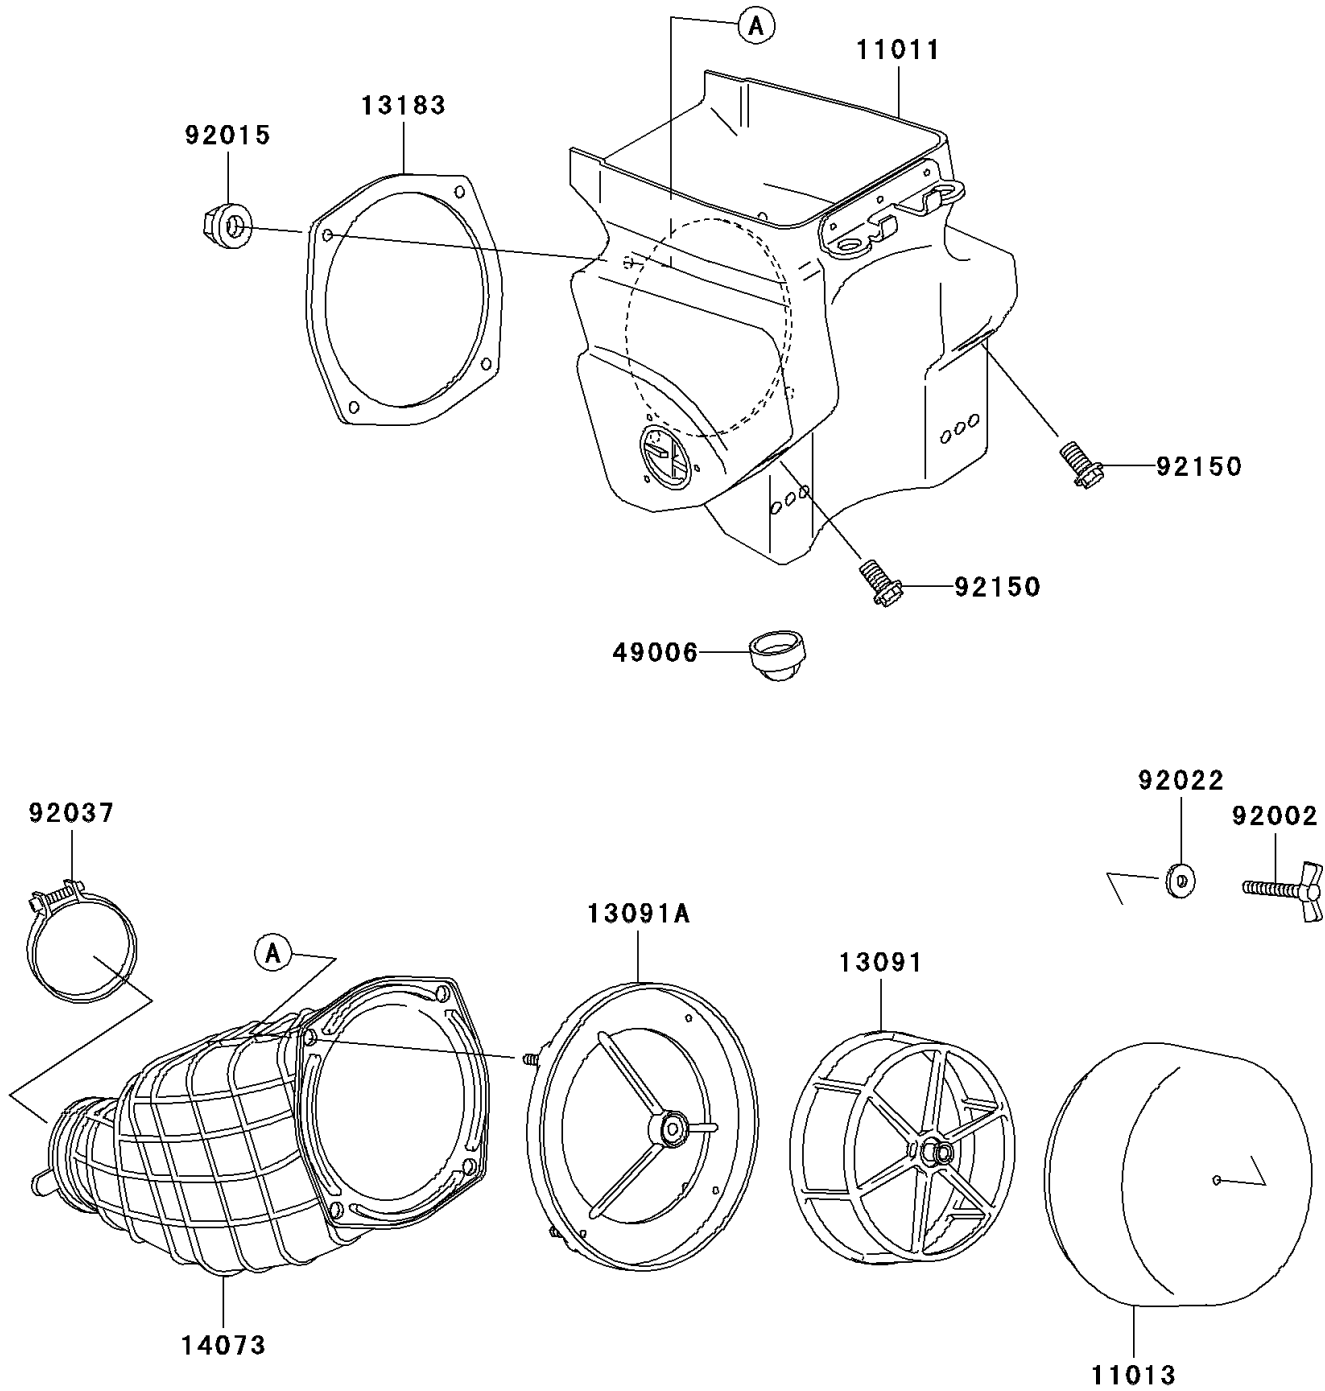

2004 KX500 PARTS DIAGRAM

Air Cleaner

E1130

2004 KX500 PARTS LIST

Air Cleaner

ITEM NAME	PART NUMBER	QUANTITY
CASE-AIR FILTER (Ref # 11011)	11011-1304	1
ELEMENT-AIR FILTER (Ref # 11013)	11013-1198	1
HOLDER,ELEMENT (Ref # 13091)	13091-1454	1
HOLDER (Ref # 13091A)	13091-1951	1
PLATE,DUCT FITTING (Ref # 13183)	13183-1046	1
DUCT (Ref # 14073)	14073-1360	1
BOOT (Ref # 49006)	49006-1248	1
BOLT,WING (Ref # 92002)	92002-1719	1
NUT,FLANGED,5MM (Ref # 92015)	92015-1259	4
WASHER,6.5X20X1.6 (Ref # 92022)	92022-125	1
CLAMP,AIR FILTER (Ref # 92037)	92037-1409	1
BOLT,FLANGED,6X16 (Ref # 92150)	92150-1506	2