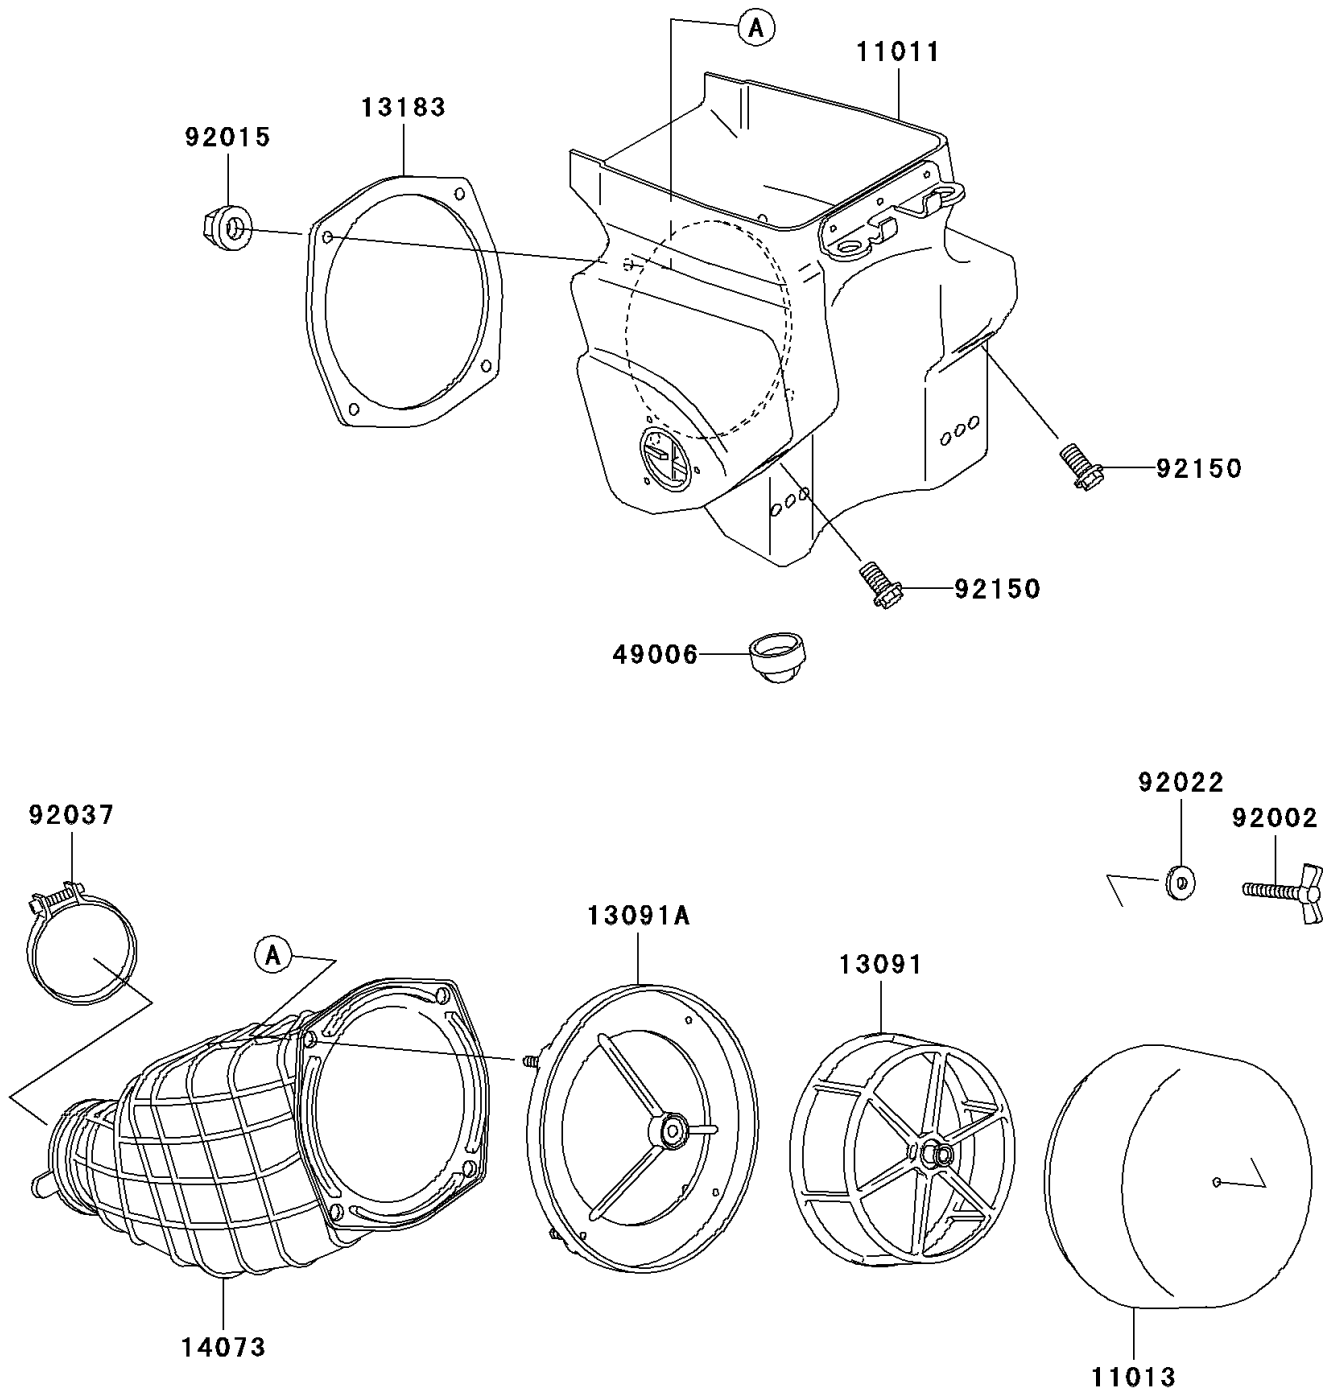

2003 KX500 PARTS DIAGRAM

Air Cleaner

E1130

2003 KX500 PARTS LIST

Air Cleaner

| ITEM NAME | PART NUMBER | QUANTITY |
|----------------------------------|-------------|----------|
| CASE-AIR FILTER (Ref # 11011) | 11011-1304 | 1 |
| ELEMENT-AIR FILTER (Ref # 11013) | 11013-1198 | 1 |
| HOLDER,ELEMENT (Ref # 13091) | 13091-1454 | 1 |
| HOLDER (Ref # 13091A) | 13091-1951 | 1 |
| PLATE,DUCT FITTING (Ref # 13183) | 13183-1046 | 1 |
| DUCT (Ref # 14073) | 14073-1360 | 1 |
| BOOT (Ref # 49006) | 49006-1248 | 1 |
| BOLT,WING (Ref # 92002) | 92002-1719 | 1 |
| NUT,FLANGED,5MM (Ref # 92015) | 92015-1259 | 1 |
| WASHER,6.5X20X1.6 (Ref # 92022) | 92022-125 | 1 |
| CLAMP,AIR FILTER (Ref # 92037) | 92037-1409 | 1 |
| BOLT,FLANGED,6X16 (Ref # 92150) | 92150-1506 | 1 |