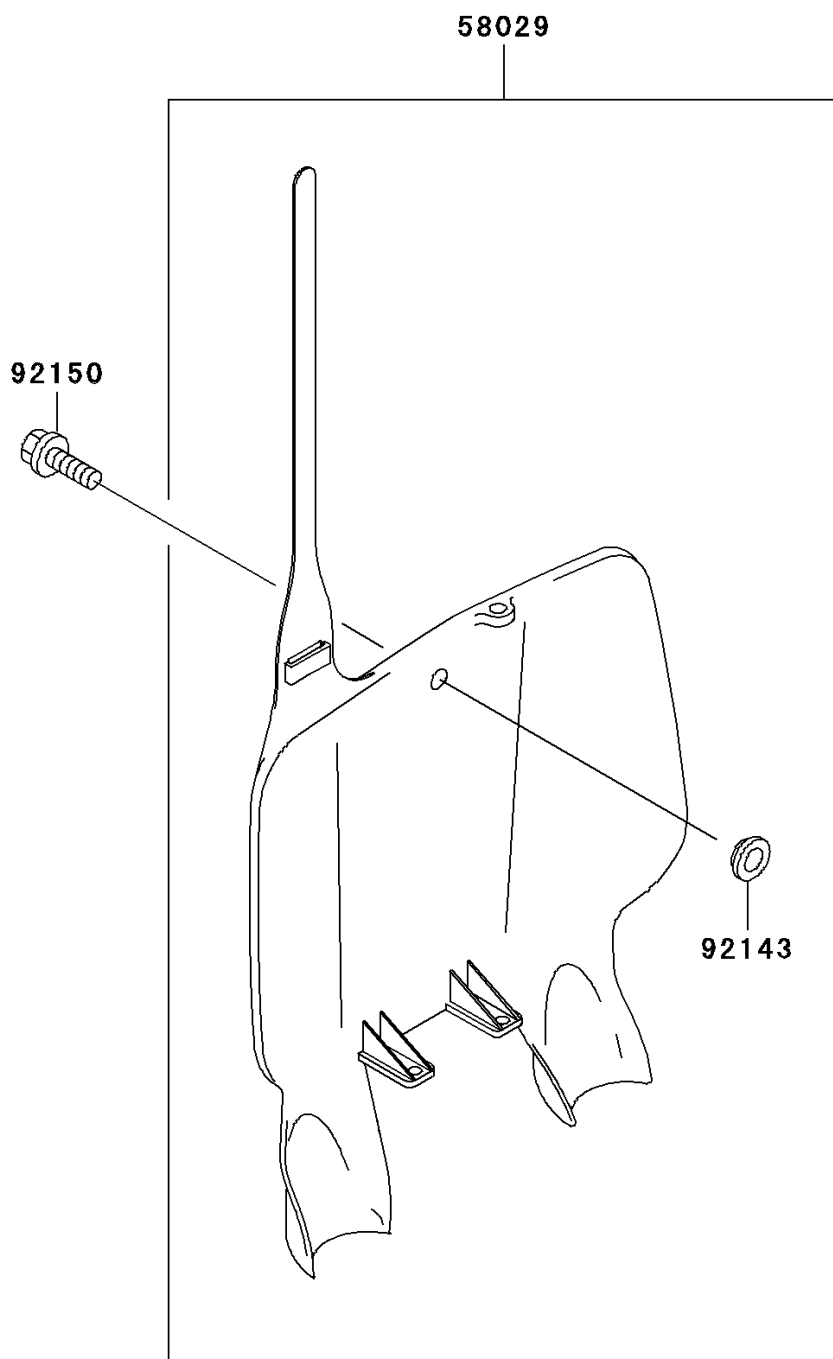

## 1999 KX500 PARTS DIAGRAM

Accessory

F2910

## 1999 KX500 PARTS LIST

Accessory

ITEM NAME	PART NUMBER	QUANTITY
PLATE-NUMBER,P.WHITE (Ref # 58029)	58029-1078-6F	1
COLLAR (Ref # 92143)	92143-1196	1
BOLT,6X14 (Ref # 92150)	92150-1340	1