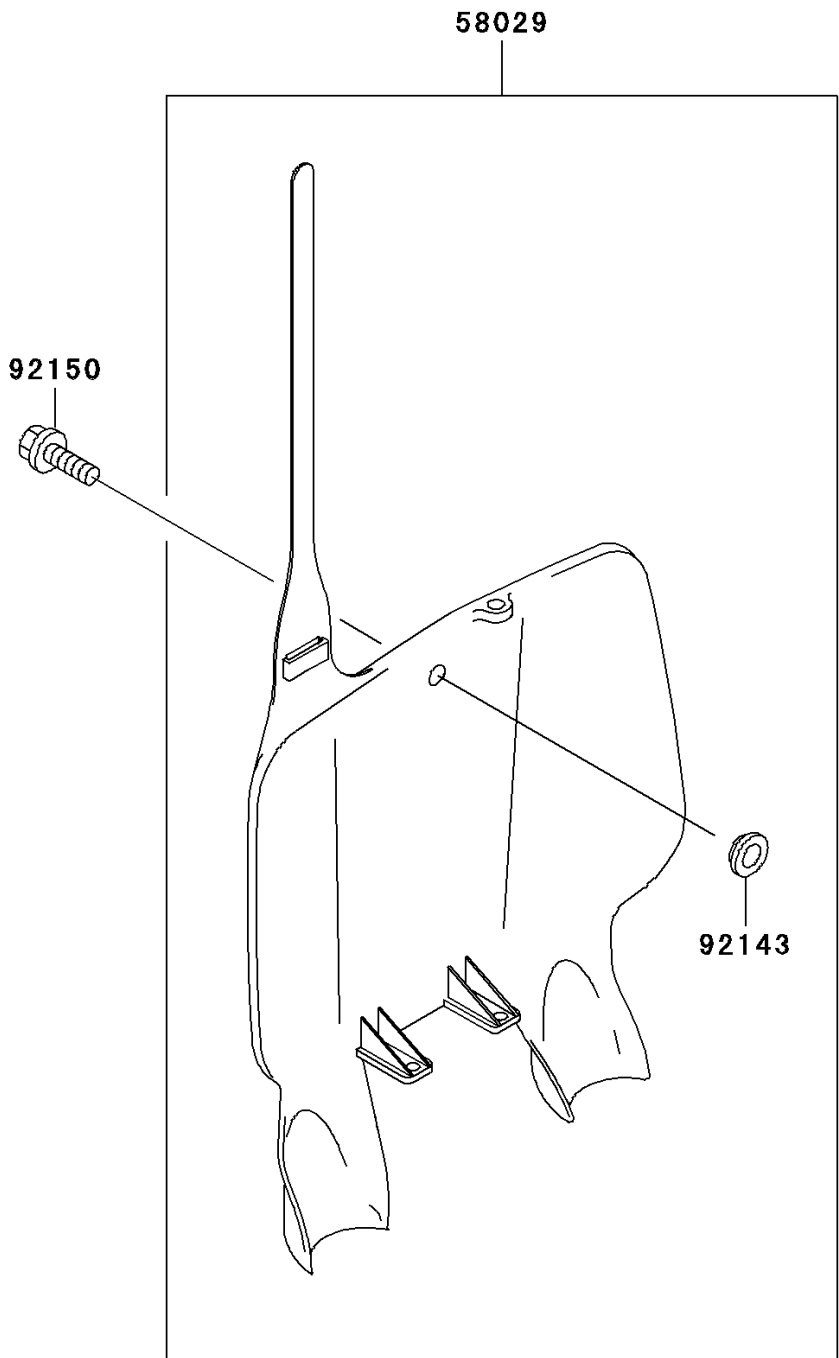

1998 KX500 PARTS DIAGRAM

Accessory

F2910

1998 KX500 PARTS LIST

Accessory

ITEM NAME	PART NUMBER	QUANTITY
PLATE-NUMBER,P.WHITE (Ref # 58029)	58029-1078-6F	1
COLLAR (Ref # 92143)	92143-1196	1
BOLT,6X14 (Ref # 92150)	92150-1340	1