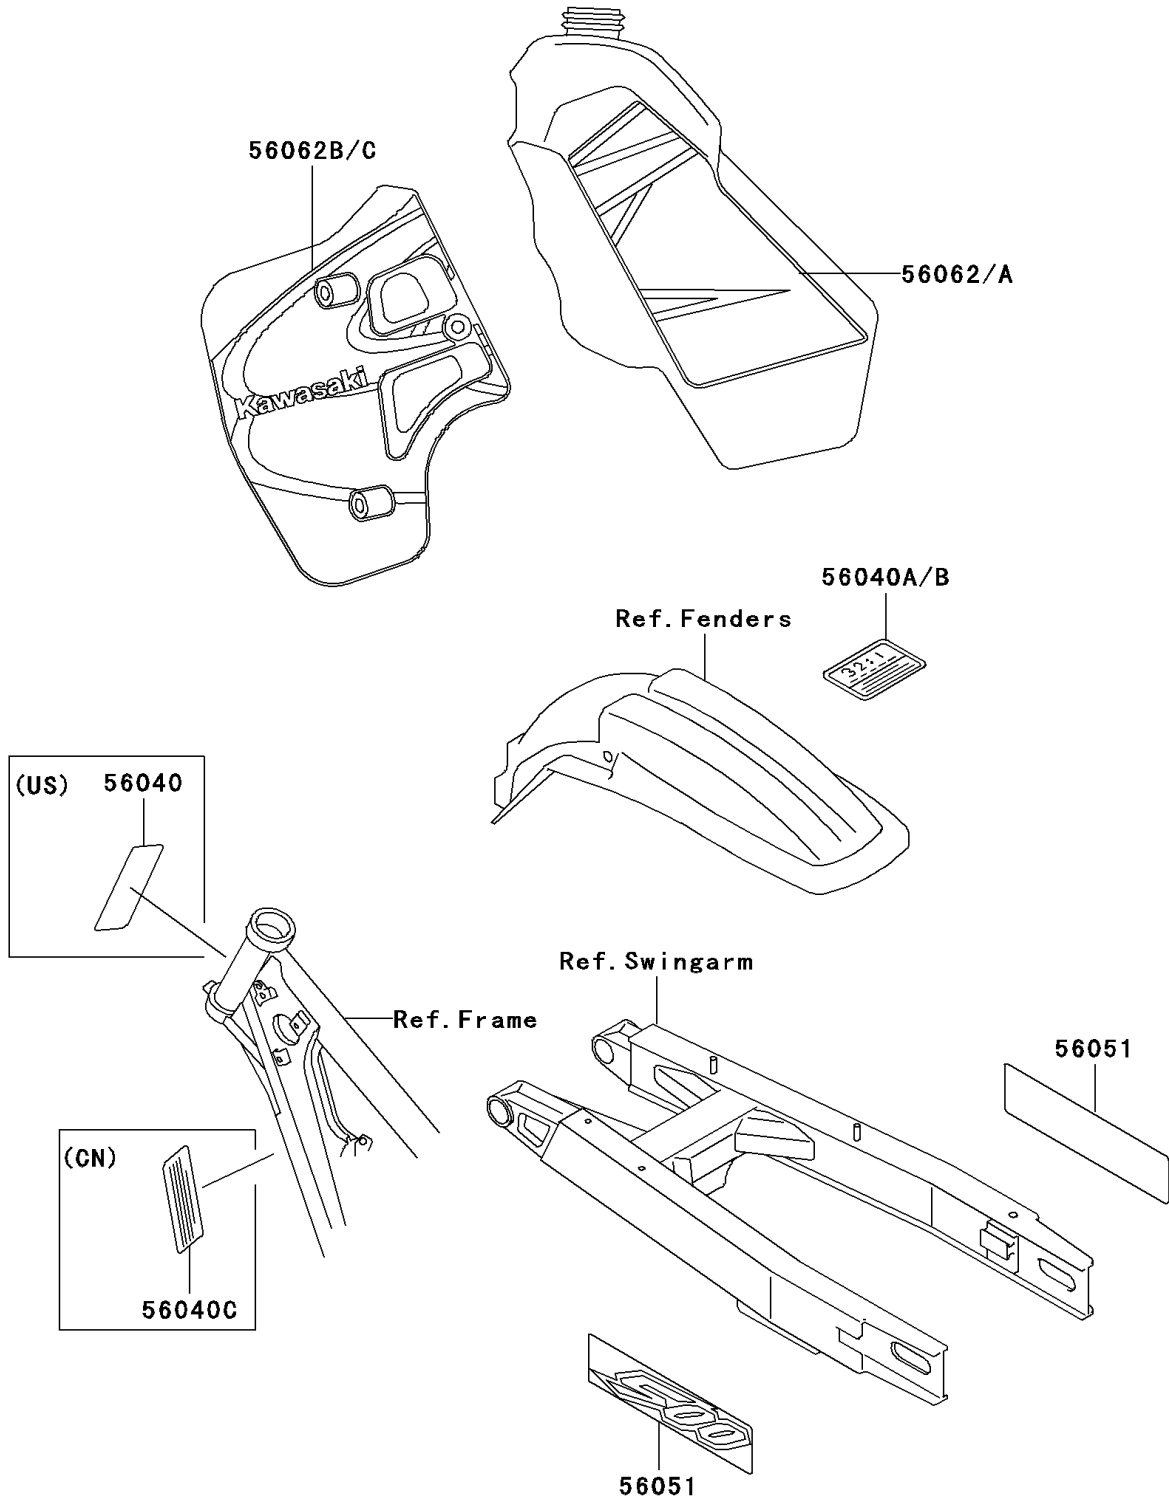

1998 KX500 PARTS DIAGRAM

Labels(KX500-E10)

F2860

1998 KX500 PARTS LIST

Labels(KX500-E10)

ITEM NAME	PART NUMBER	QUANTITY
MARK,SWING ARM,500 (Ref # 56051)	56051-1658	2
PATTERN,FUEL TANK,LH (Ref # 56062)	56062-1155	1
PATTERN,FUEL TANK,RH (Ref # 56062A)	56062-1156	1
PATTERN,SHROUD,LH (Ref # 56062B)	56062-1157	1
PATTERN,SHROUD,RH (Ref # 56062C)	56062-1158	1
LABEL-WARNING,NOISE (Ref # 56040)	56040-1101	1
LABEL-WARNING,GASOLINE/OIL (Ref # 56040A)	56040-1129	1
LABEL-WARNING,GASOLINE/OIL (Ref # 56040B)	56040-1306	1
LABEL-WARNING,WARRANTY (Ref # 56040C)	56040-1335	1