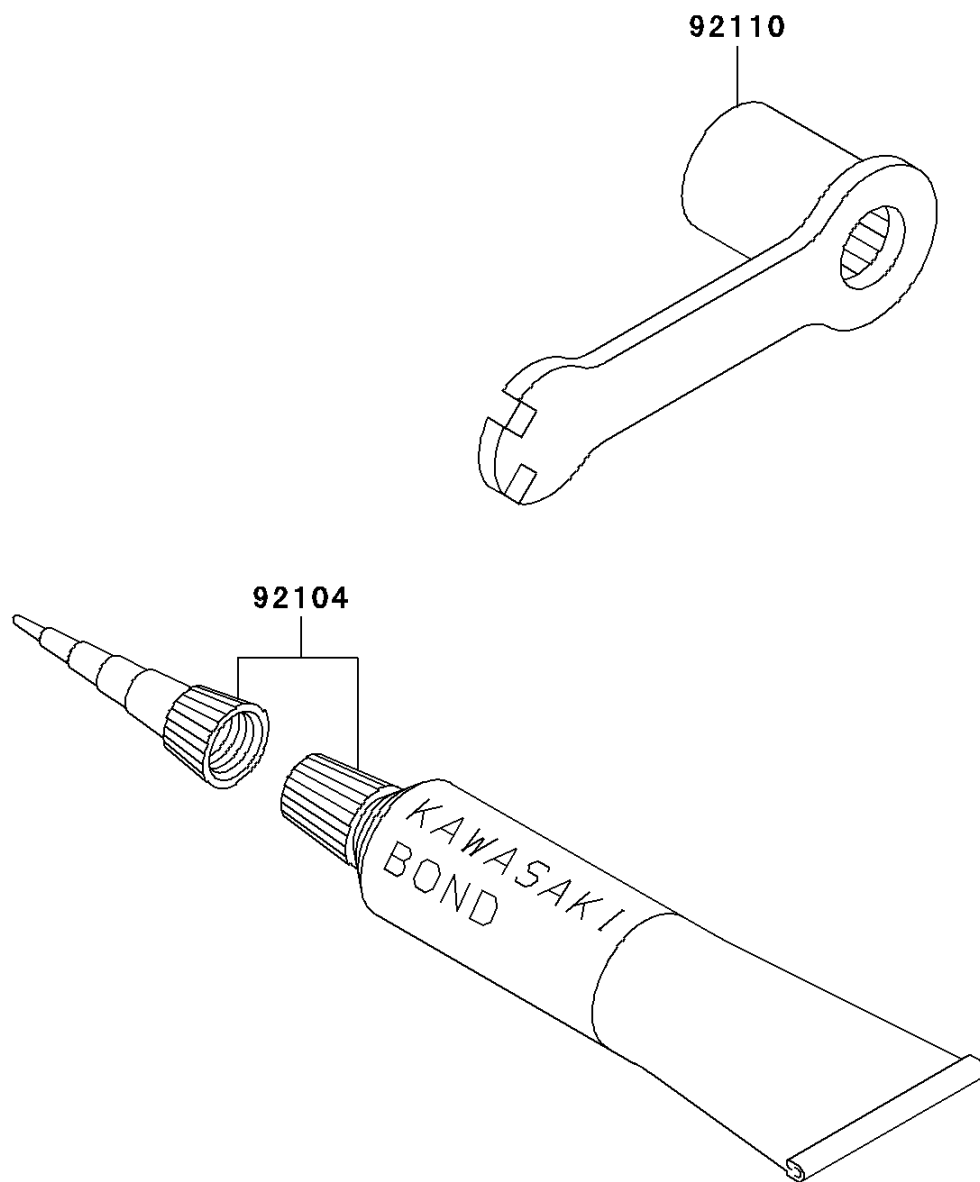

2001 KX500 PARTS DIAGRAM

Owner's Tools

F2810

2001 KX500 PARTS LIST

Owner's Tools

ITEM NAME	PART NUMBER	QUANTITY
GASKET-LIQUID,TUBE,100G,SILVER (Ref # 92104)	92104-002	1
TOOL-WRENCH,BOX,21MM&SPOKE (Ref # 92110)	92110-1142	1