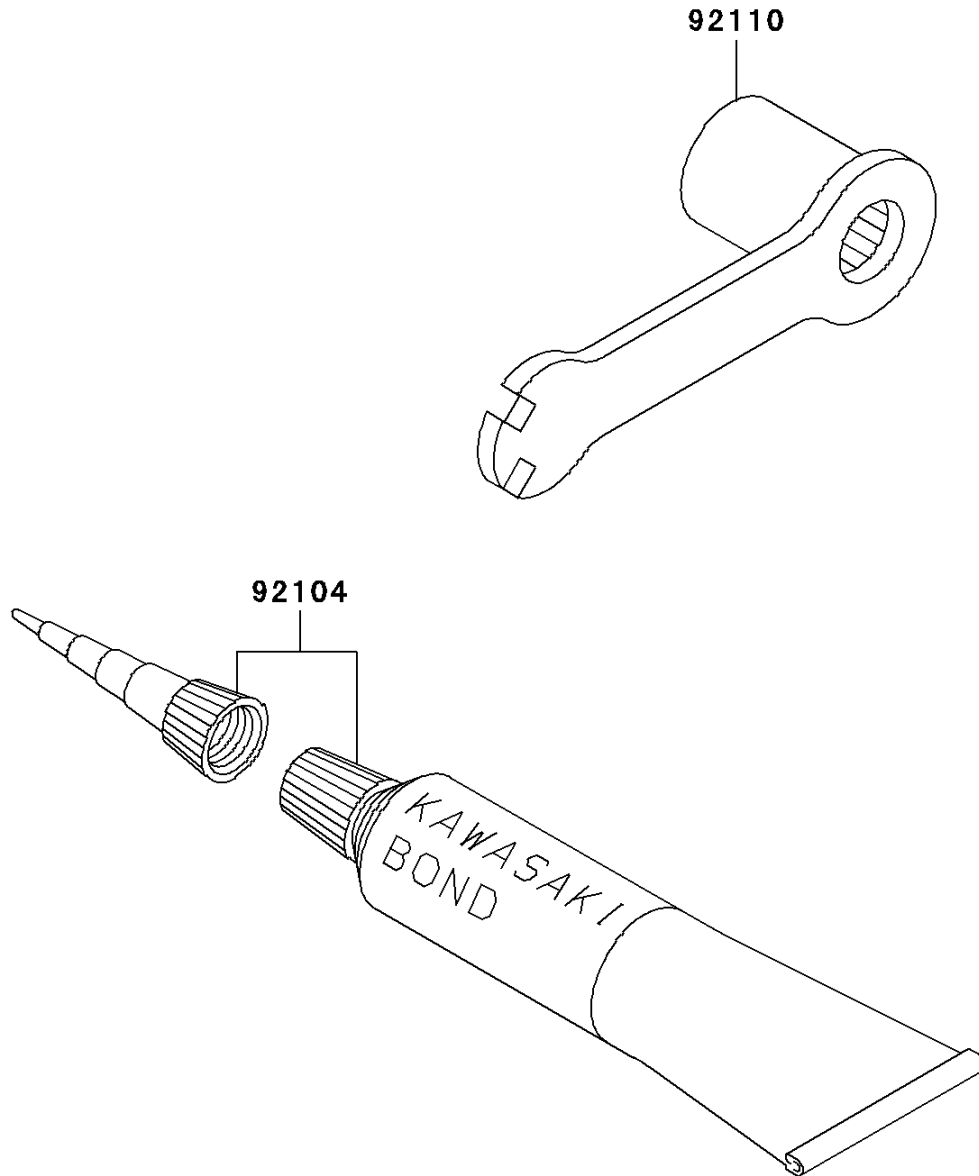

2001 KX500 PARTS DIAGRAM

Owner's Tools

F2810

2001 KX500 PARTS LIST

Owner's Tools

ITEM NAME	PART NUMBER	QUANTITY
GASKET-LIQUID,TUBE,100G,SILVER (Ref # 92104)	92104-002	1
TOOL-WRENCH,BOX,21MM&SPOKE (Ref # 92110)	92110-1142	1