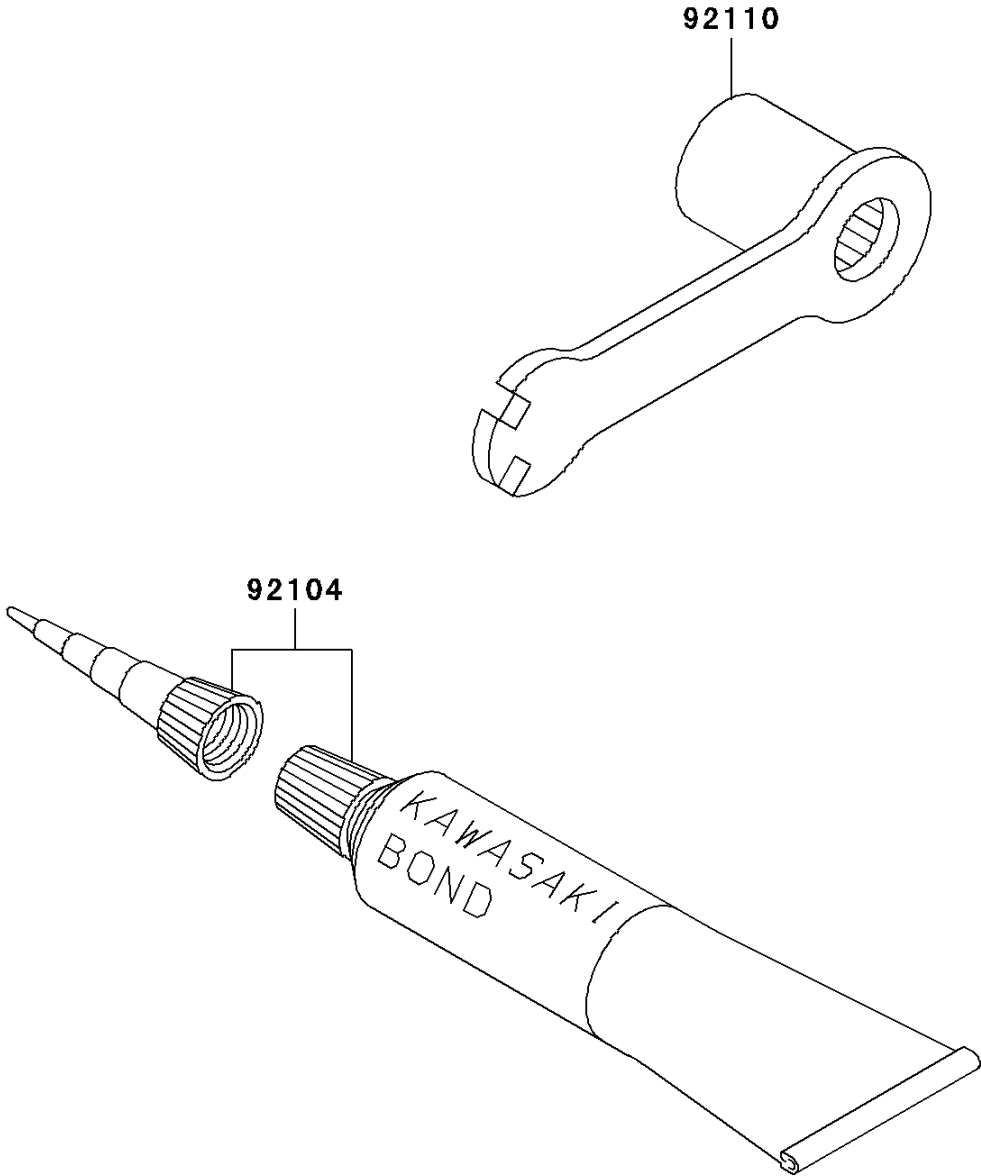

1999 KX500 PARTS DIAGRAM

Owner's Tools

F2810

1999 KX500 PARTS LIST

Owner's Tools

ITEM NAME	PART NUMBER	QUANTITY
GASKET-LIQUID,TUBE,100G,SILVER (Ref # 92104)	92104-002	1
TOOL-WRENCH,BOX,21MM&SPOKE (Ref # 92110)	92110-1142	1