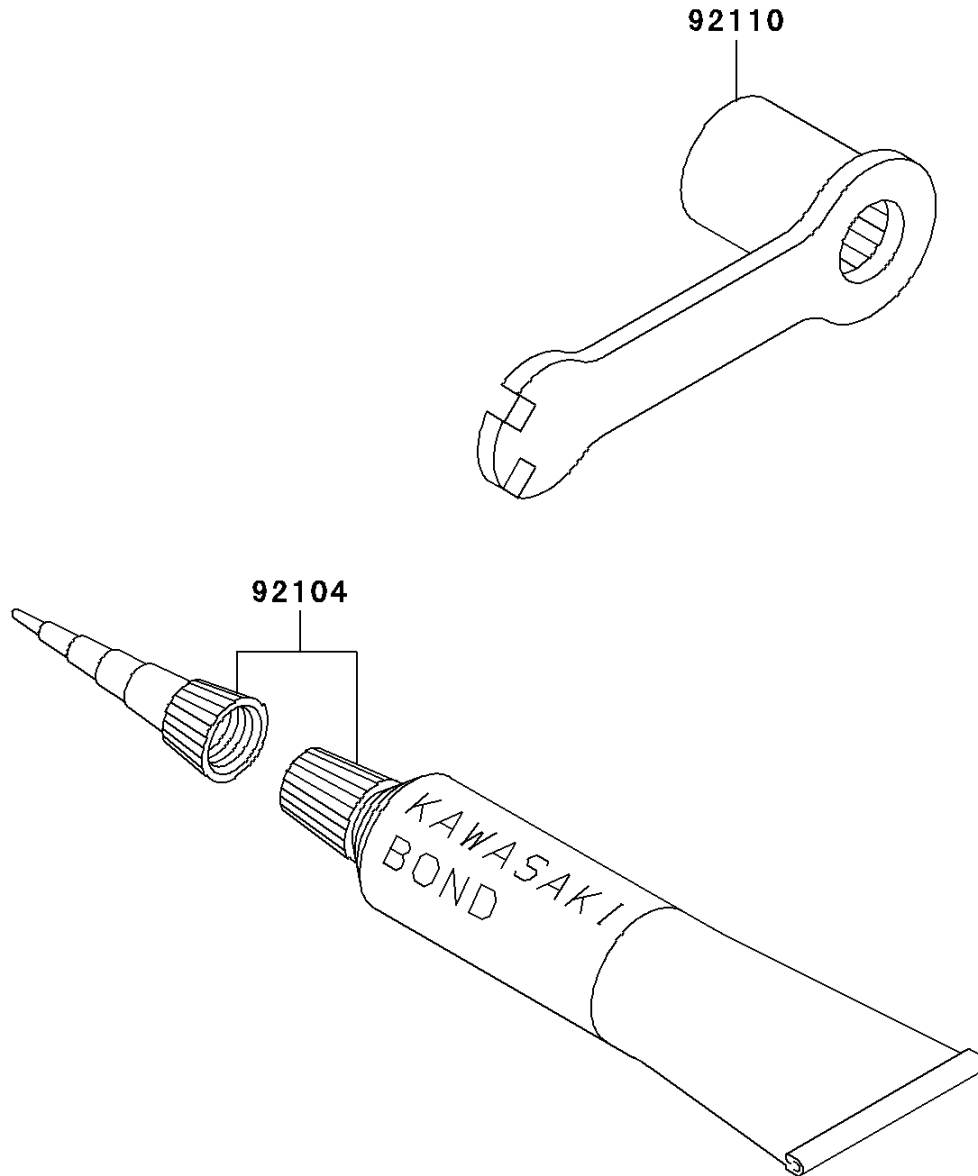

1998 KX500 PARTS DIAGRAM

Owner's Tools

F2810

1998 KX500 PARTS LIST

Owner's Tools

ITEM NAME	PART NUMBER	QUANTITY
GASKET-LIQUID,TUBE,100G,SILVER (Ref # 92104)	92104-002	1
TOOL-WRENCH,BOX,21MM&SPOKE (Ref # 92110)	92110-1142	1