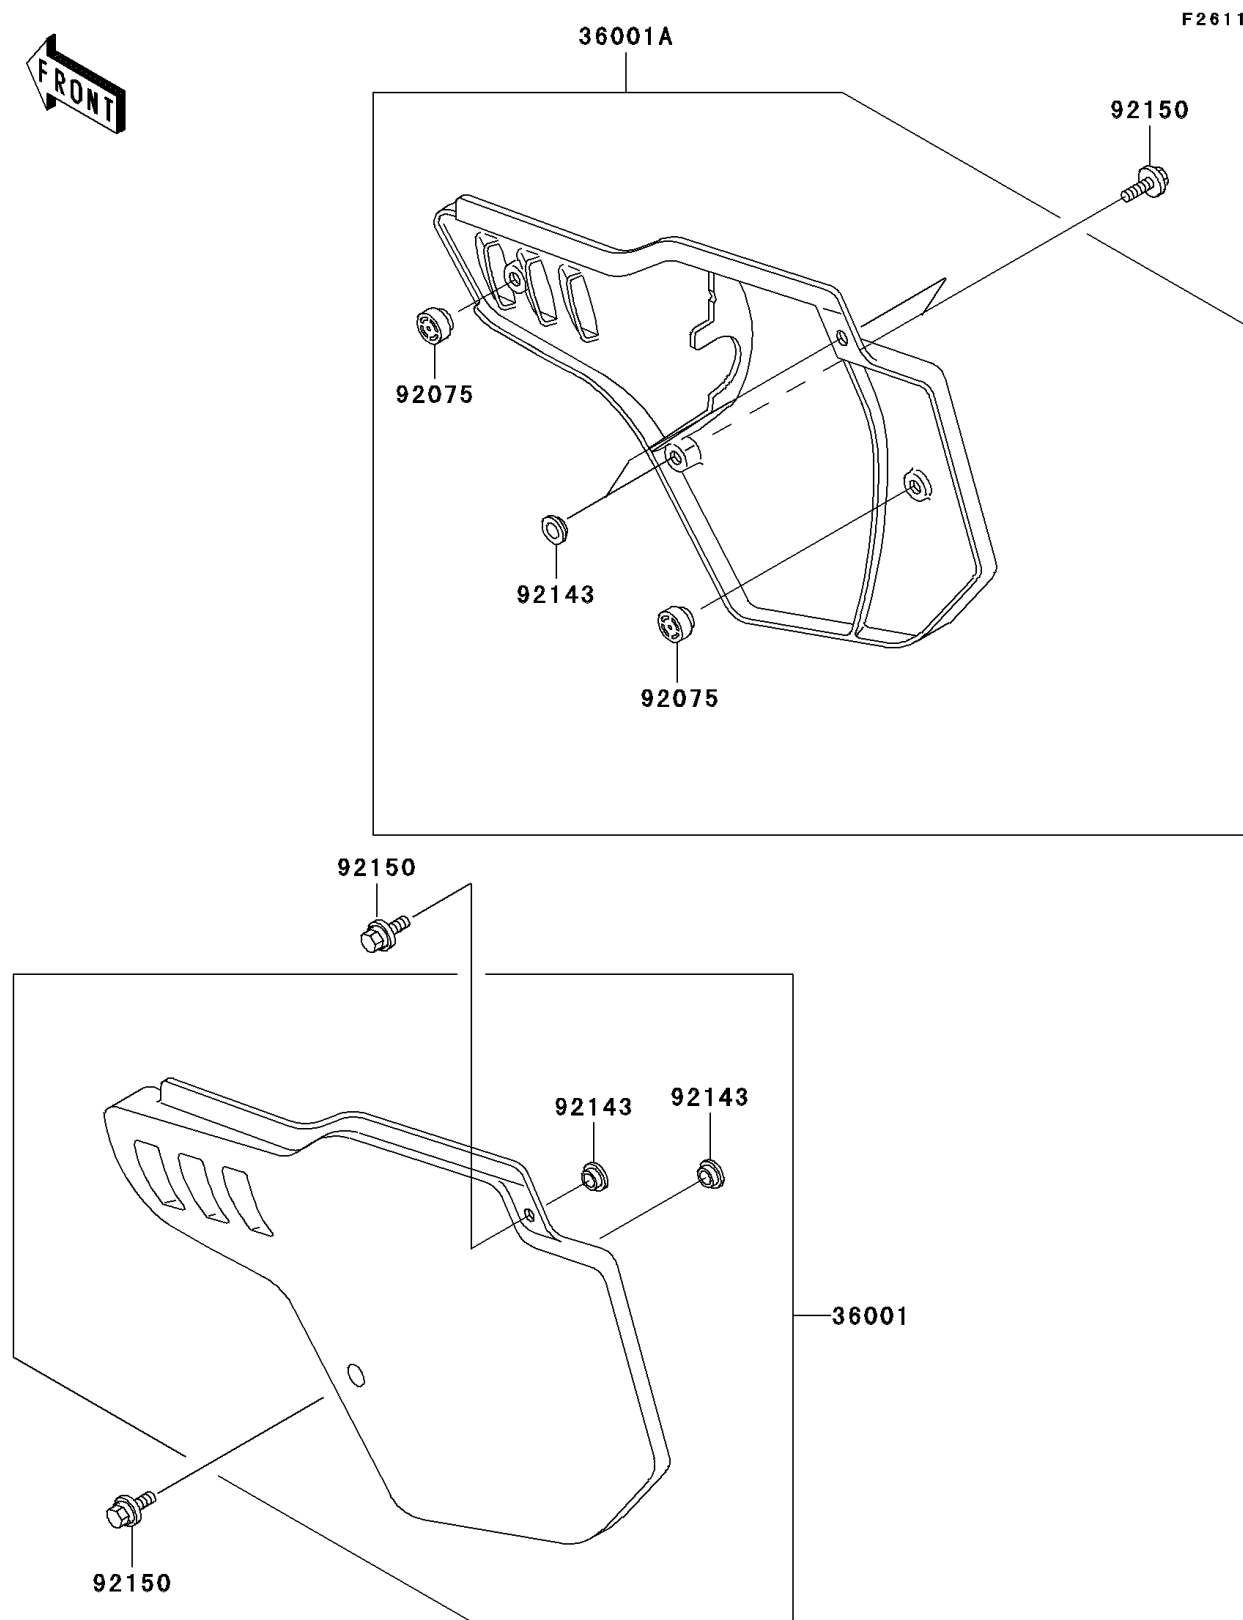

## 2001 KX500 PARTS DIAGRAM

Side Covers

## 2001 KX500 PARTS LIST

Side Covers

ITEM NAME	PART NUMBER	QUANTITY
COVER-SIDE,LH,P.WHITE (Ref # 36001)	36001-1390-6F	1
COVER-SIDE,RH.P.WHITE (Ref # 36001A)	36001-1419-6F	1
DAMPER (Ref # 92075)	92075-1598	1
COLLAR (Ref # 92143)	92143-1196	1
BOLT,6X20 (Ref # 92150)	92150-1339	1