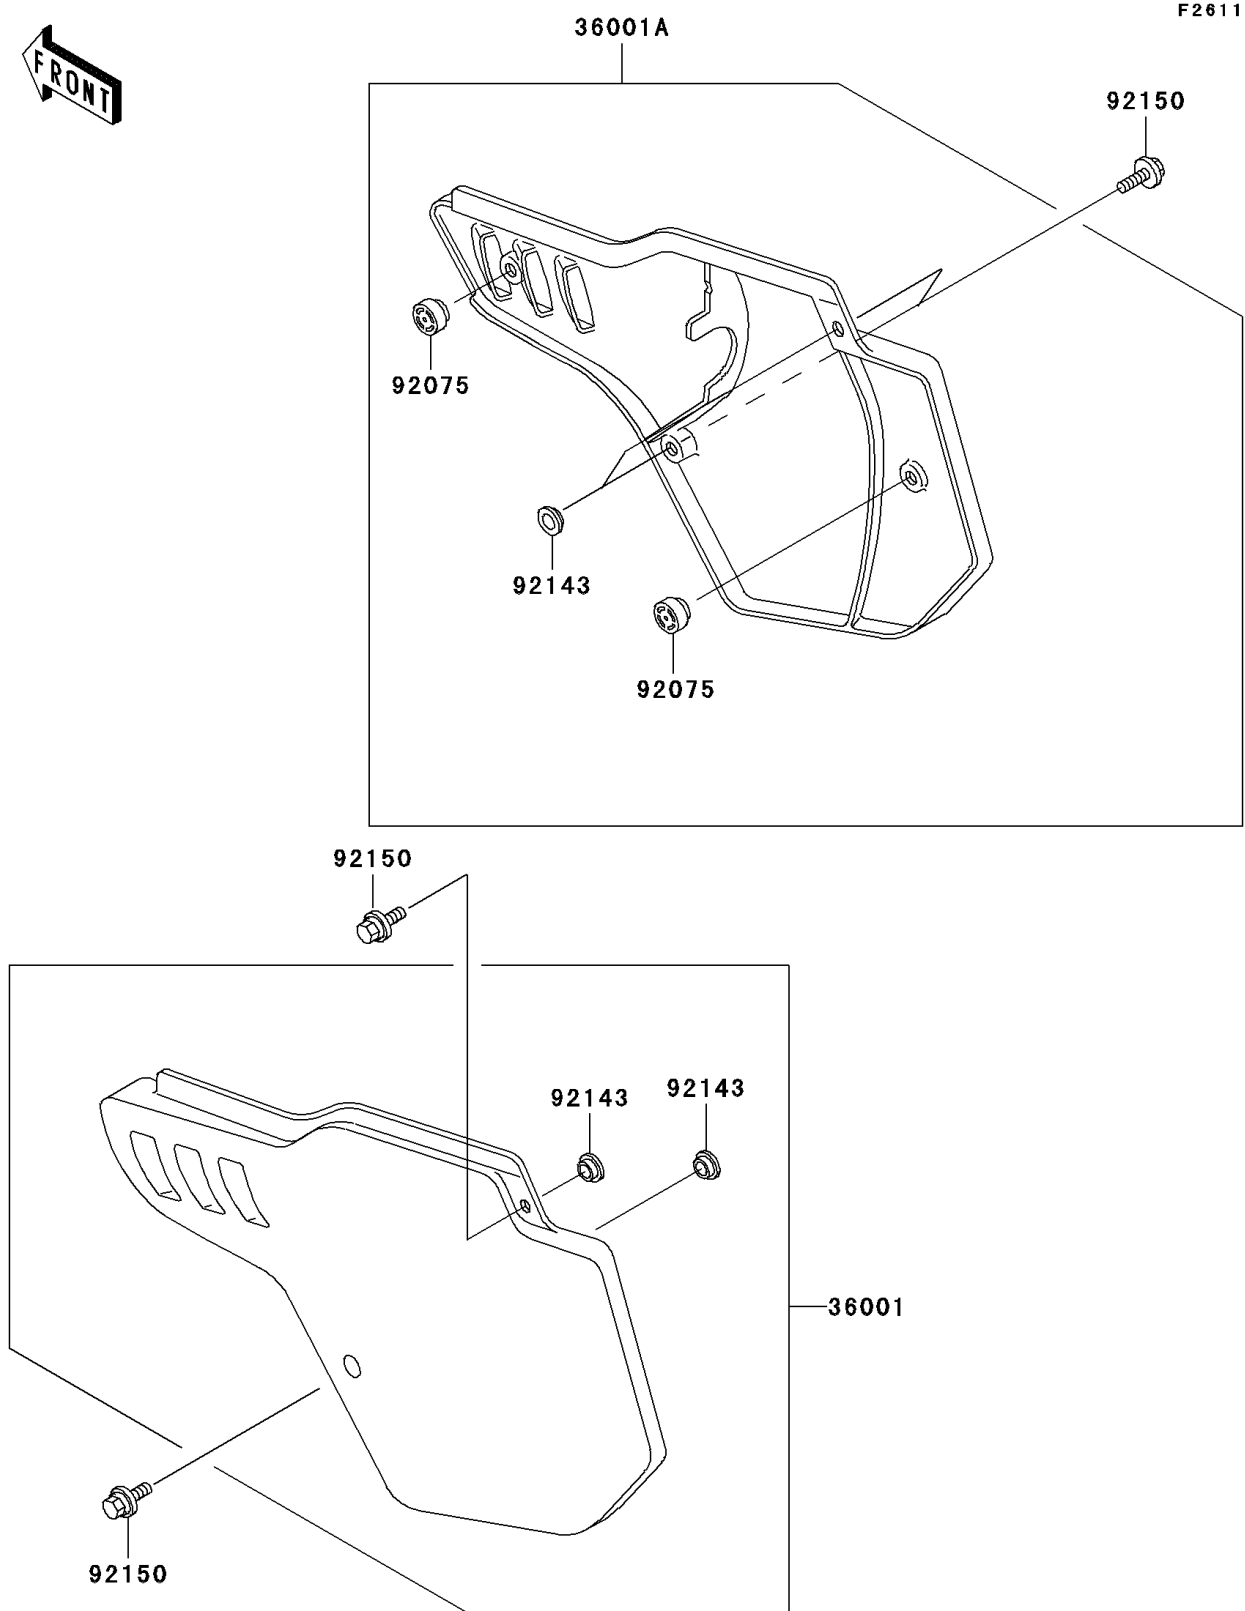

2001 KX500 PARTS DIAGRAM

Side Covers

2001 KX500 PARTS LIST

Side Covers

ITEM NAME	PART NUMBER	QUANTITY
COVER-SIDE,LH,P.WHITE (Ref # 36001)	36001-1390-6F	1
COVER-SIDE,RH.P.WHITE (Ref # 36001A)	36001-1419-6F	1
DAMPER (Ref # 92075)	92075-1598	2
COLLAR (Ref # 92143)	92143-1196	4
BOLT,6X20 (Ref # 92150)	92150-1339	4