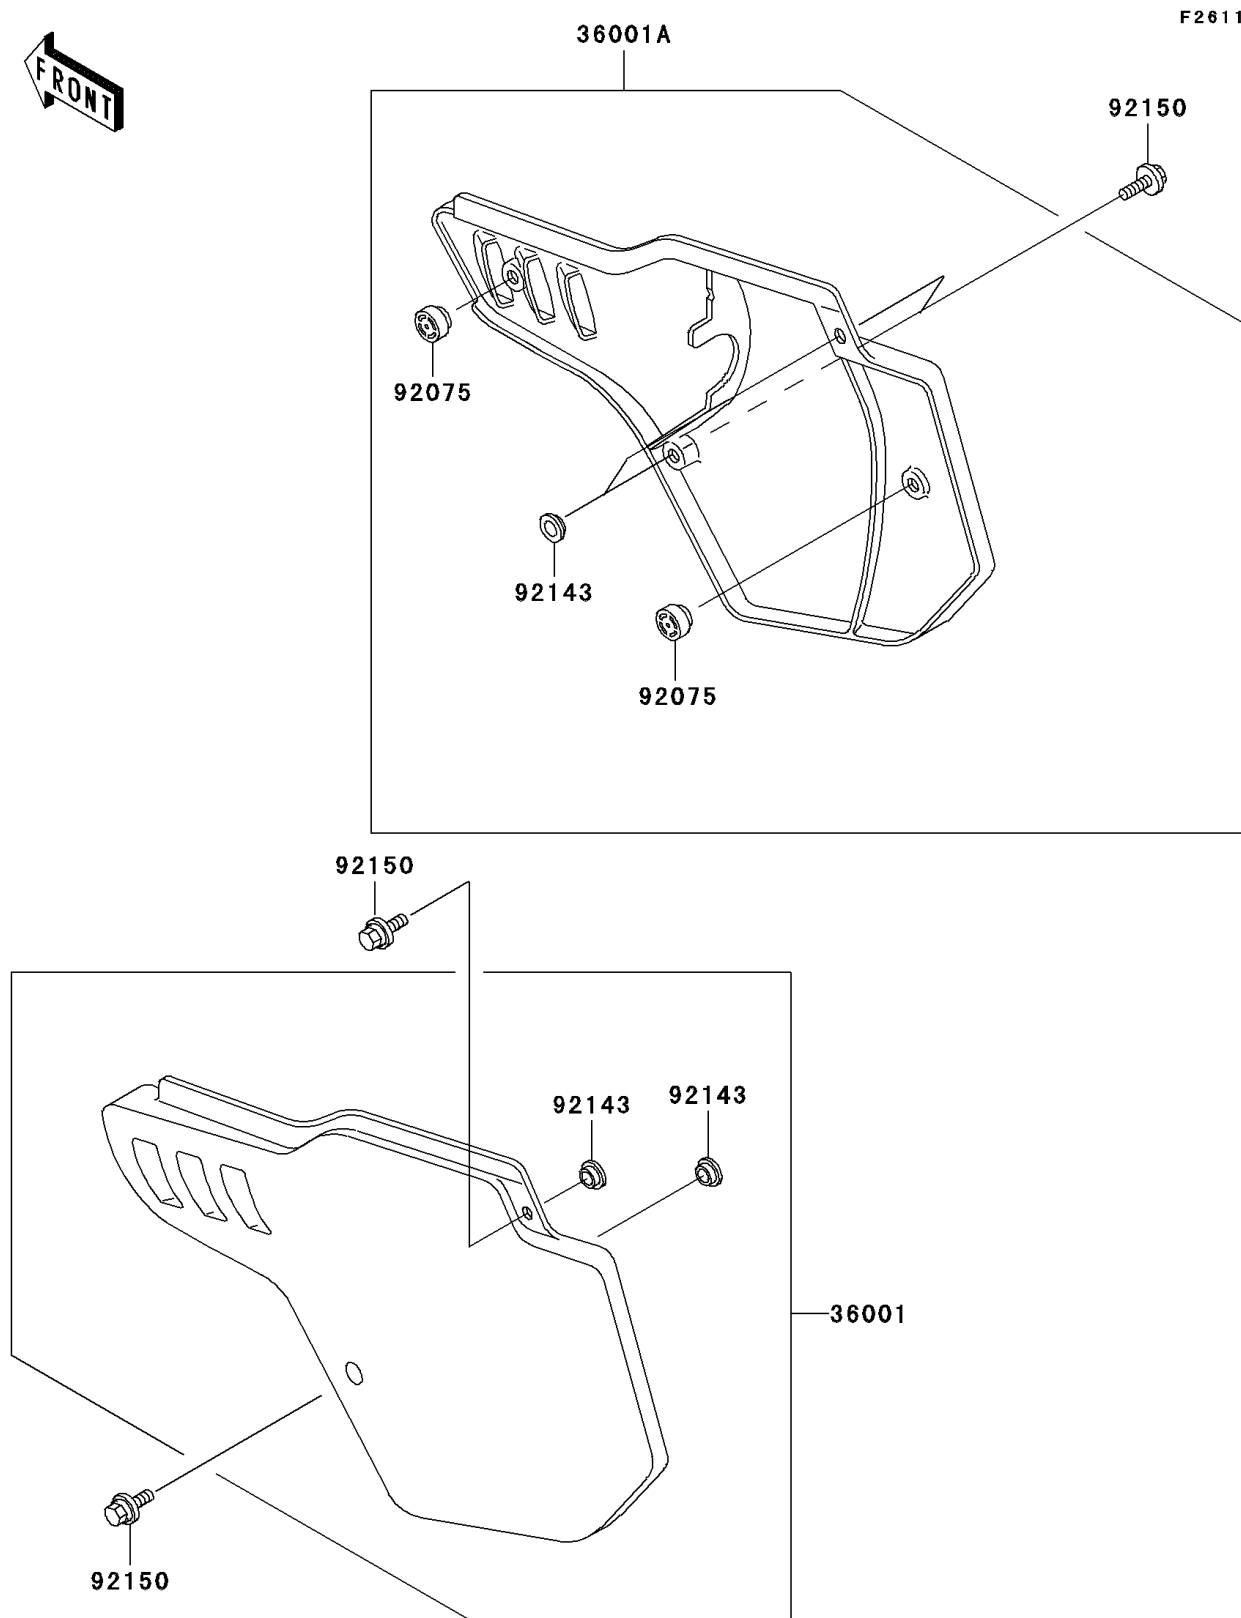

1999 KX500 PARTS DIAGRAM

Side Covers

1999 KX500 PARTS LIST

Side Covers

ITEM NAME	PART NUMBER	QUANTITY
COVER-SIDE,LH,P.WHITE (Ref # 36001)	36001-1390-6F	1
COVER-SIDE,RH.P.WHITE (Ref # 36001A)	36001-1419-6F	1
DAMPER (Ref # 92075)	92075-1598	1
COLLAR (Ref # 92143)	92143-1196	1
BOLT,6X20 (Ref # 92150)	92150-1339	1