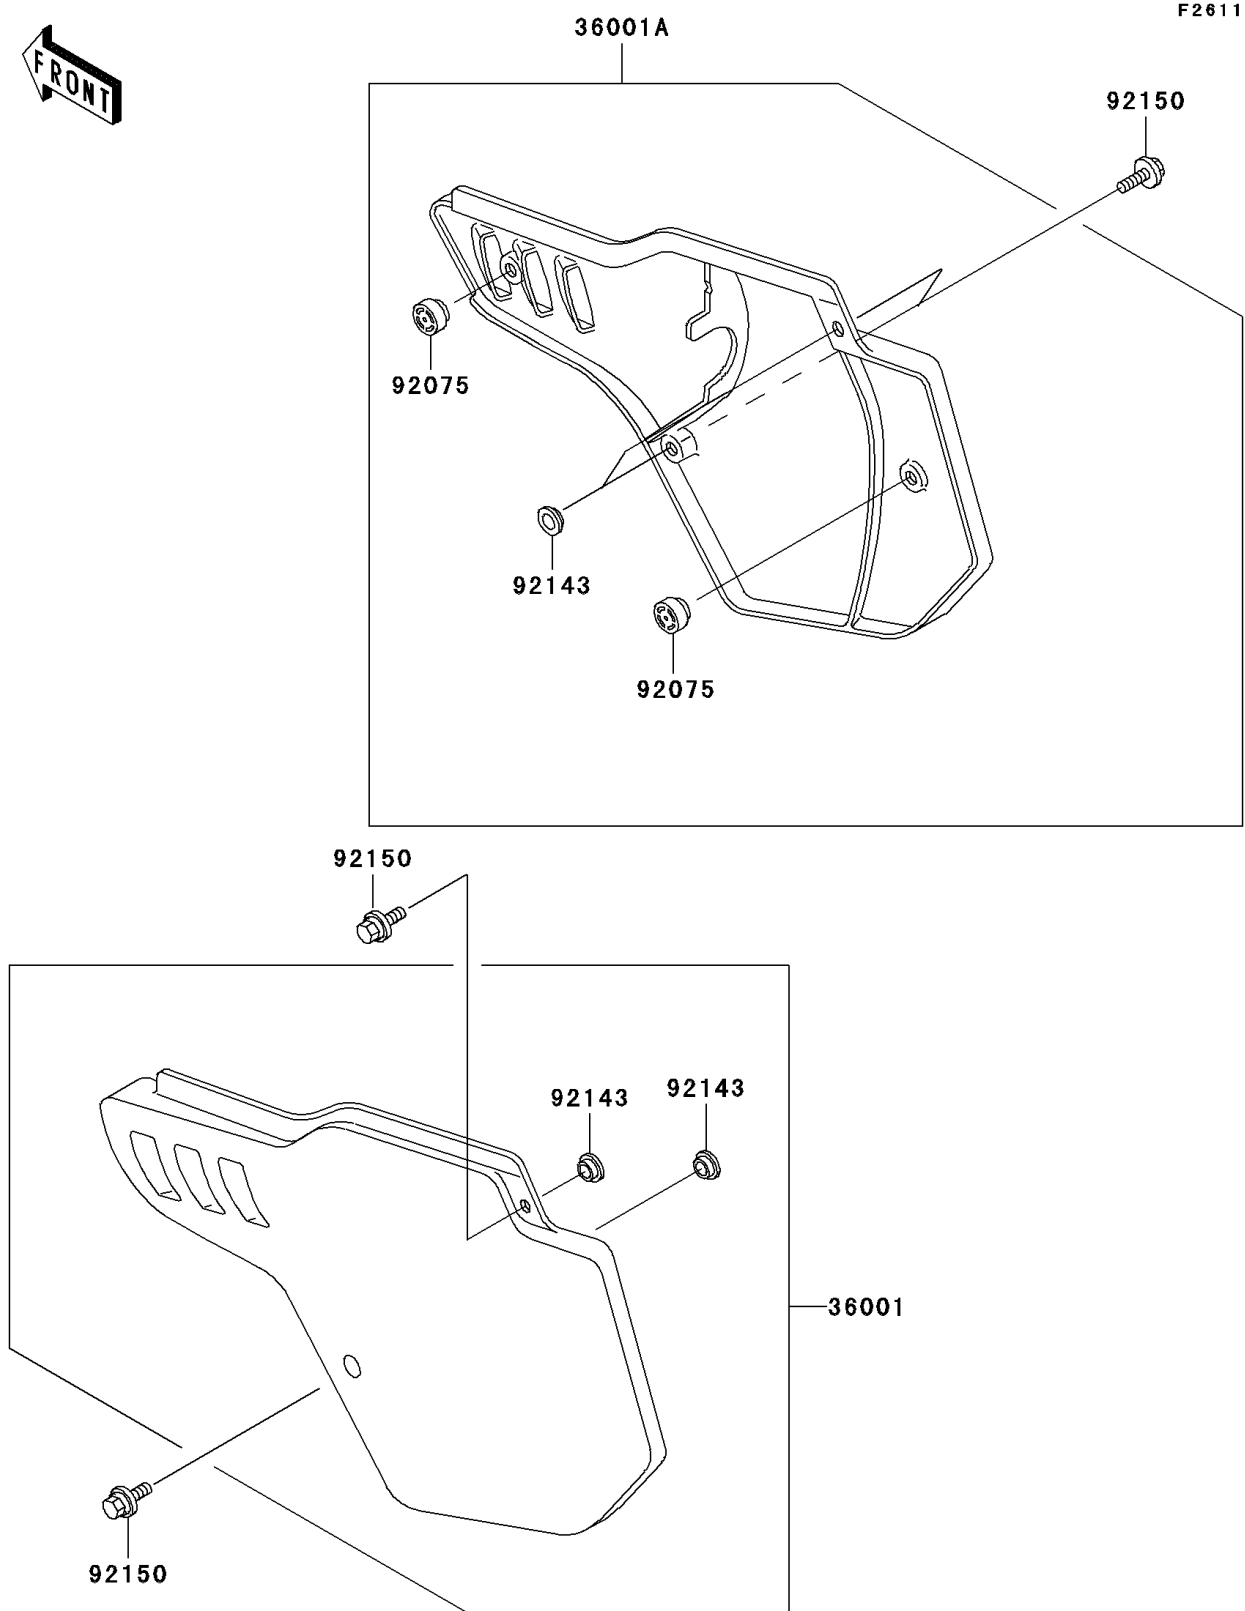

# 1998 KX500 PARTS DIAGRAM

Side Covers

# 1998 KX500 PARTS LIST

## Side Covers

ITEM NAME	PART NUMBER	QUANTITY
COVER-SIDE,LH,P.WHITE (Ref # 36001)	36001-1390-6F	1
COVER-SIDE,RH.P.WHITE (Ref # 36001A)	36001-1419-6F	1
DAMPER (Ref # 92075)	92075-1598	2
COLLAR (Ref # 92143)	92143-1196	4
BOLT,6X20 (Ref # 92150)	92150-1339	4