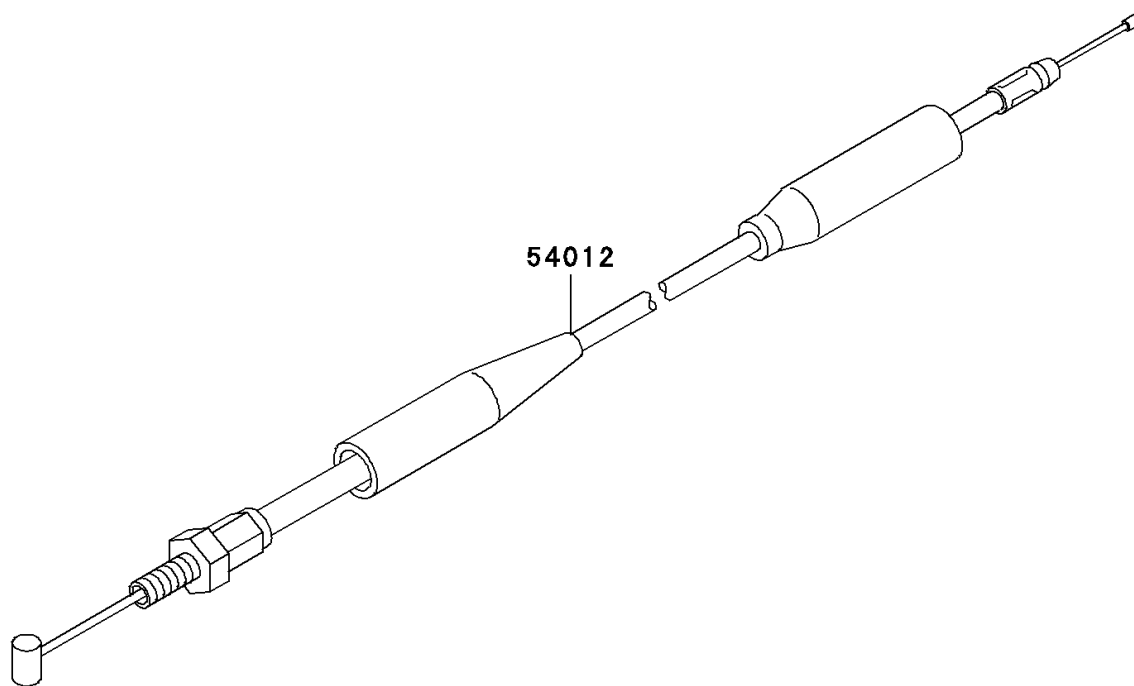

2001 KX500 PARTS DIAGRAM

Cables

F2540

2001 KX500 PARTS LIST

Cables

ITEM NAME	PART NUMBER	QUANTITY
CABLE-CLUTCH (Ref # 54011)	54011-1304	1
CABLE-THROTTLE (Ref # 54012)	54012-1341	1