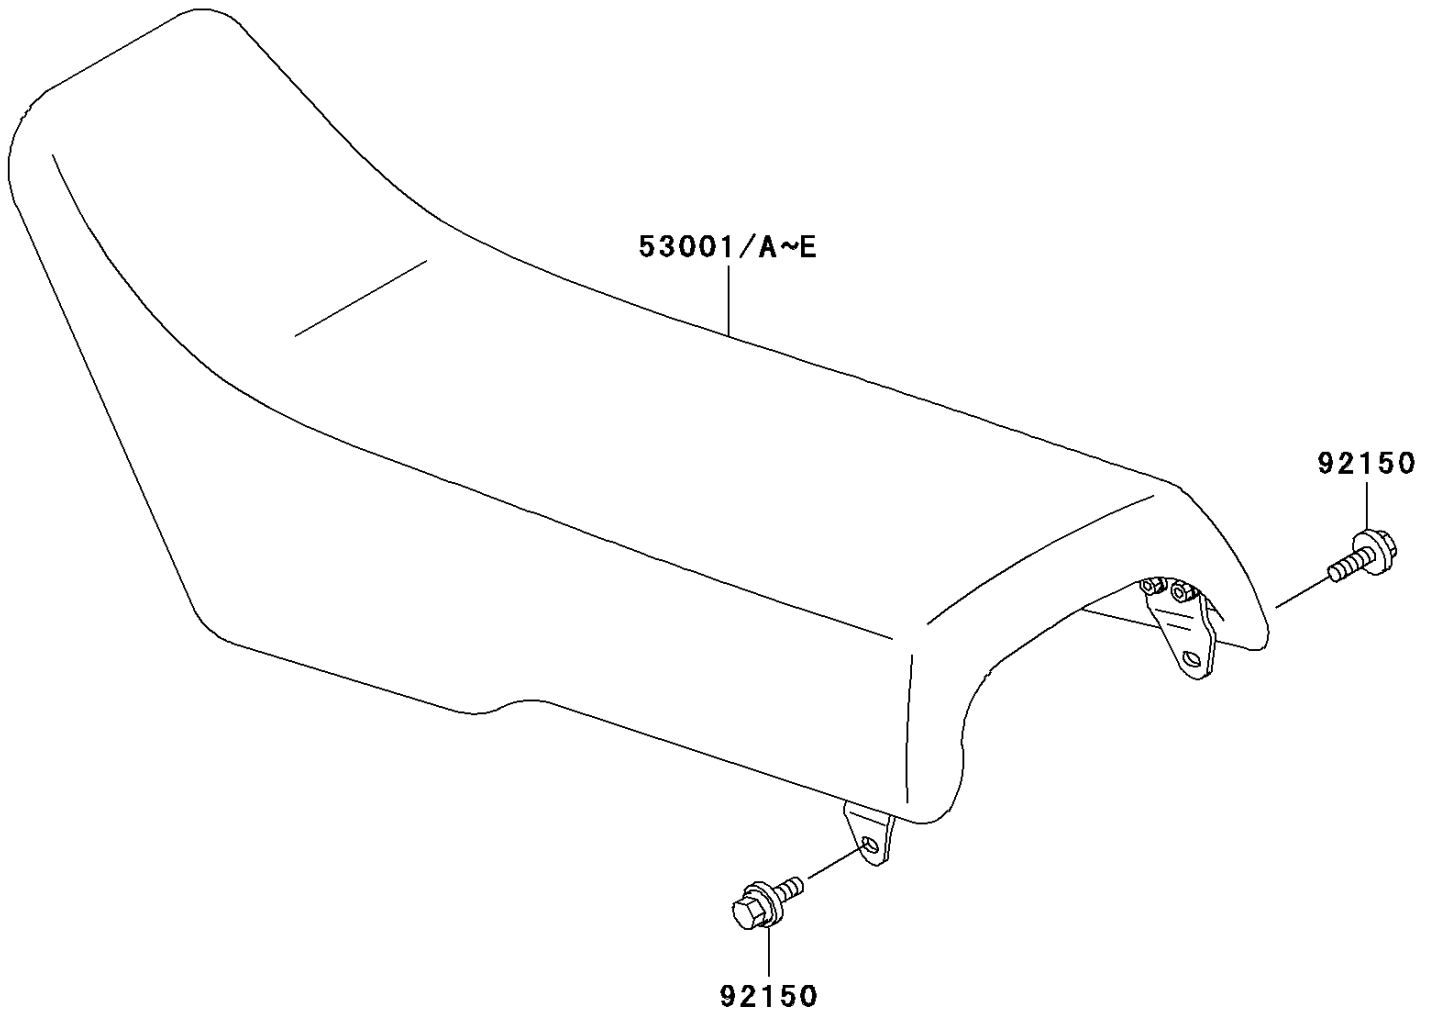

2001 KX500 PARTS DIAGRAM

Seat

F2510

2001 KX500 PARTS LIST

Seat

ITEM NAME	PART NUMBER	QUANTITY
SEAT-ASSY,LOW HEIGHT,BLACK (Ref # 53001C)	53001-1953-MW	1
SEAT-ASSY,MIDDLE HEIGHT,BLACK (Ref # 53001D)	53001-1954-MW	1
SEAT-ASSY,HIGH HEIGHT,BLACK (Ref # 53001E)	53001-1955-MW	1
BOLT,6X20 (Ref # 92150)	92150-1339	2