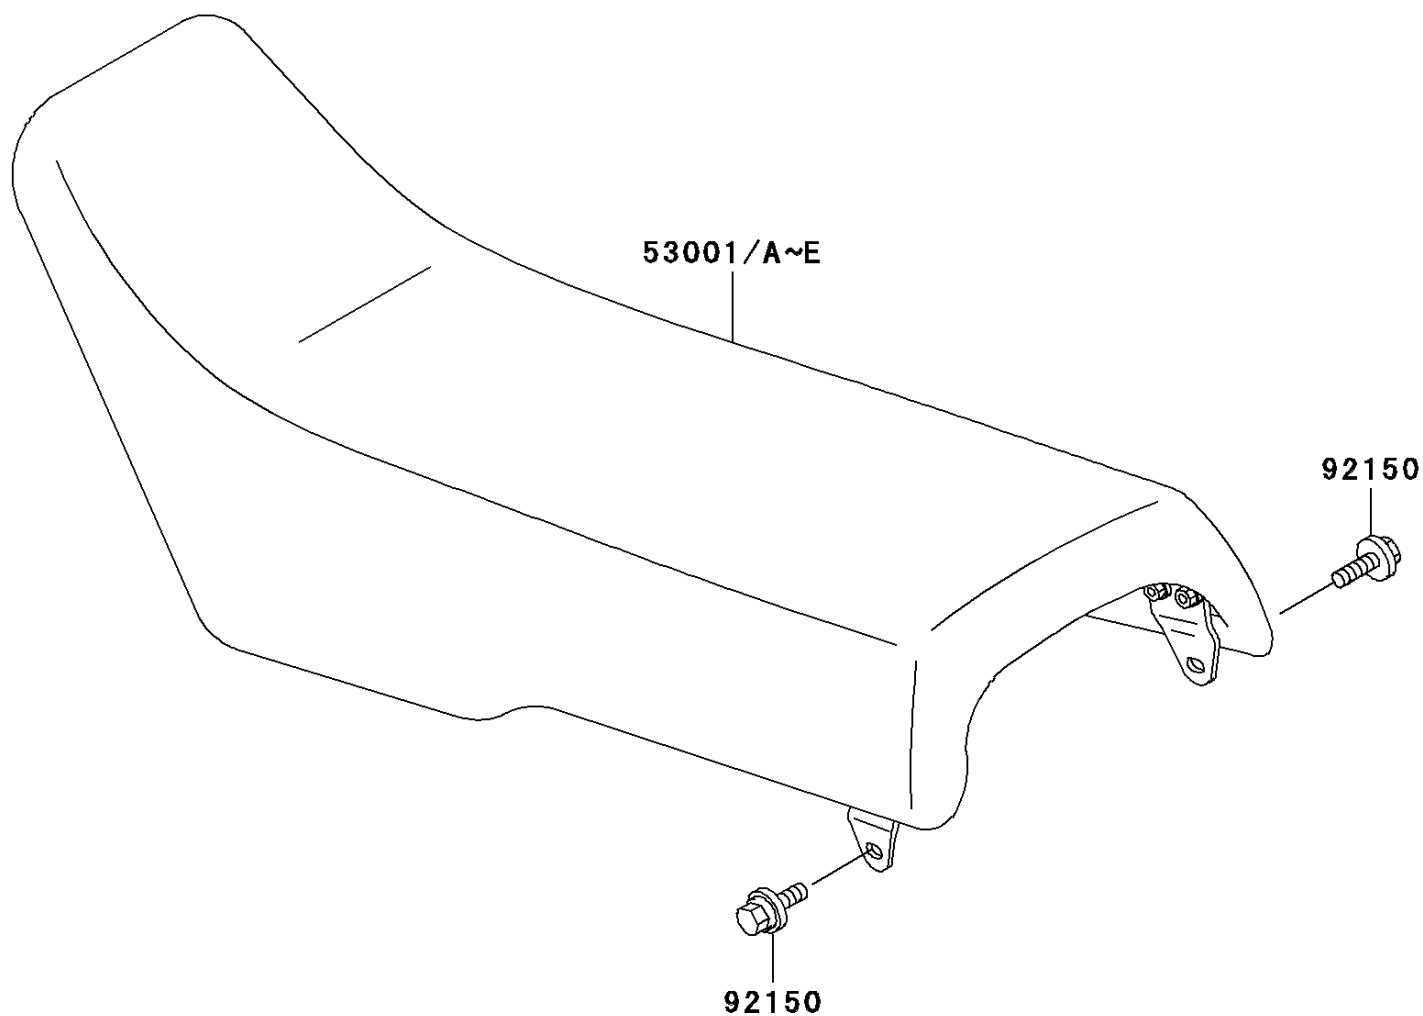

2001 KX500 PARTS DIAGRAM

Seat

F2510

2001 KX500 PARTS LIST

Seat

ITEM NAME	PART NUMBER	QUANTITY
SEAT-ASSY,LOW HEIGHT,BLACK (Ref # 53001C)	53001-1953-MW	1
SEAT-ASSY,MIDDLE HEIGHT,BLACK (Ref # 53001D)	53001-1954-MW	1
SEAT-ASSY,HIGH HEIGHT,BLACK (Ref # 53001E)	53001-1955-MW	1
BOLT,6X20 (Ref # 92150)	92150-1339	1