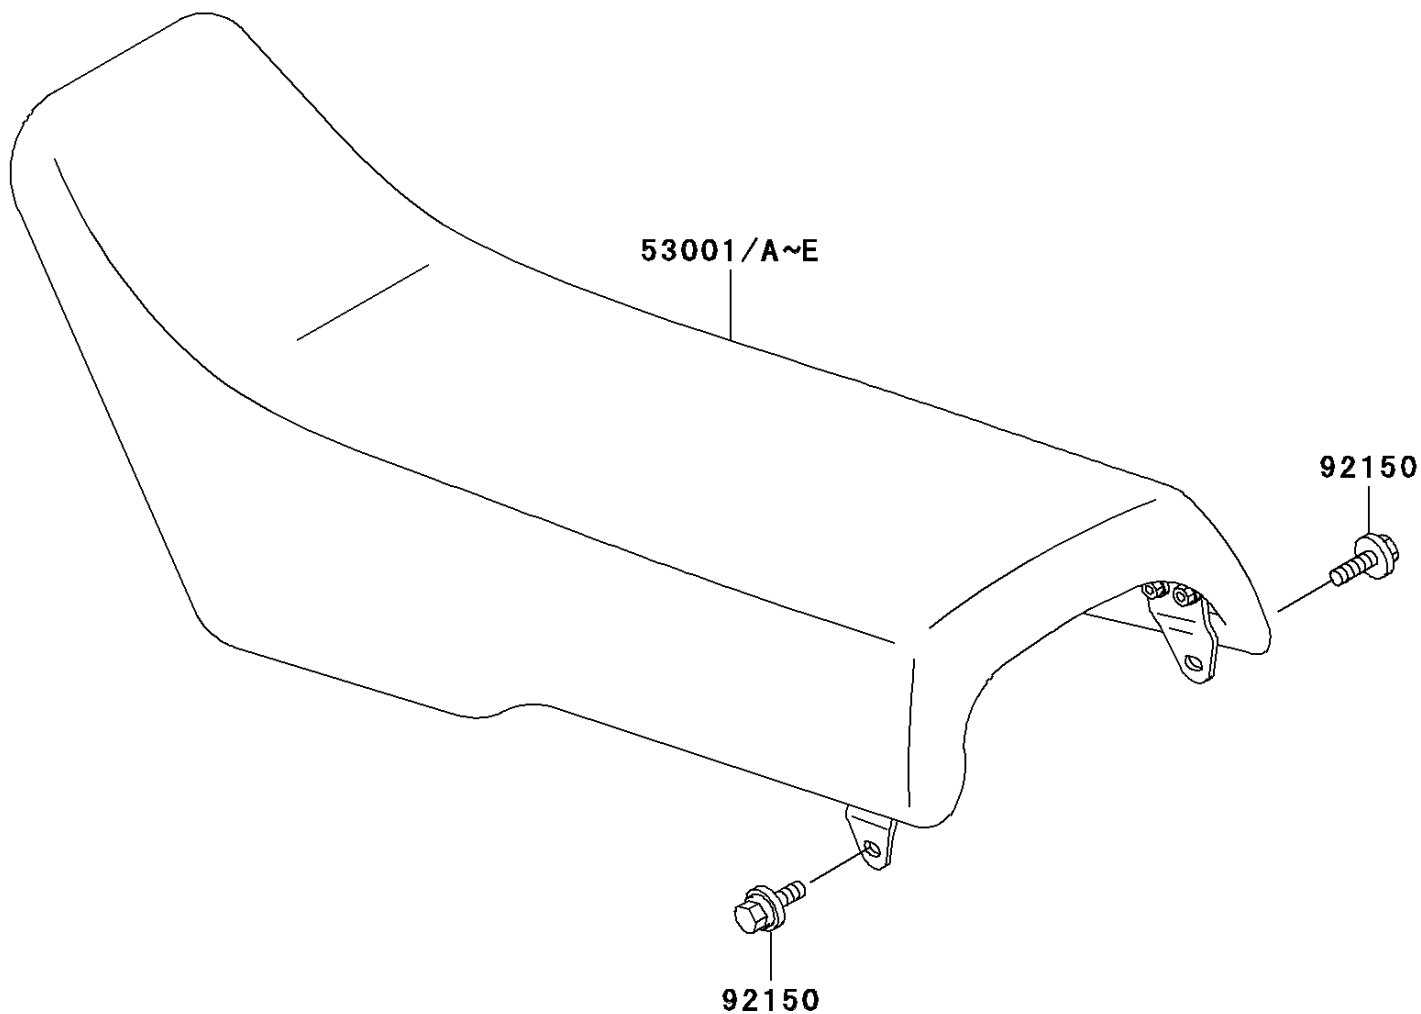

## 1999 KX500 PARTS DIAGRAM

Seat

F2510

## 1999 KX500 PARTS LIST

Seat

ITEM NAME	PART NUMBER	QUANTITY
SEAT-ASSY,LOW HEIGHT,GREEN (Ref # 53001)	53001-1849-MF	1
SEAT-ASSY,MIDDLE HIGHT,GREEN (Ref # 53001A)	53001-1850-MF	1
SEAT-ASSY,HIGH HEIGHT,GREEN (Ref # 53001B)	53001-1851-MF	1
BOLT,6X20 (Ref # 92150)	92150-1339	1