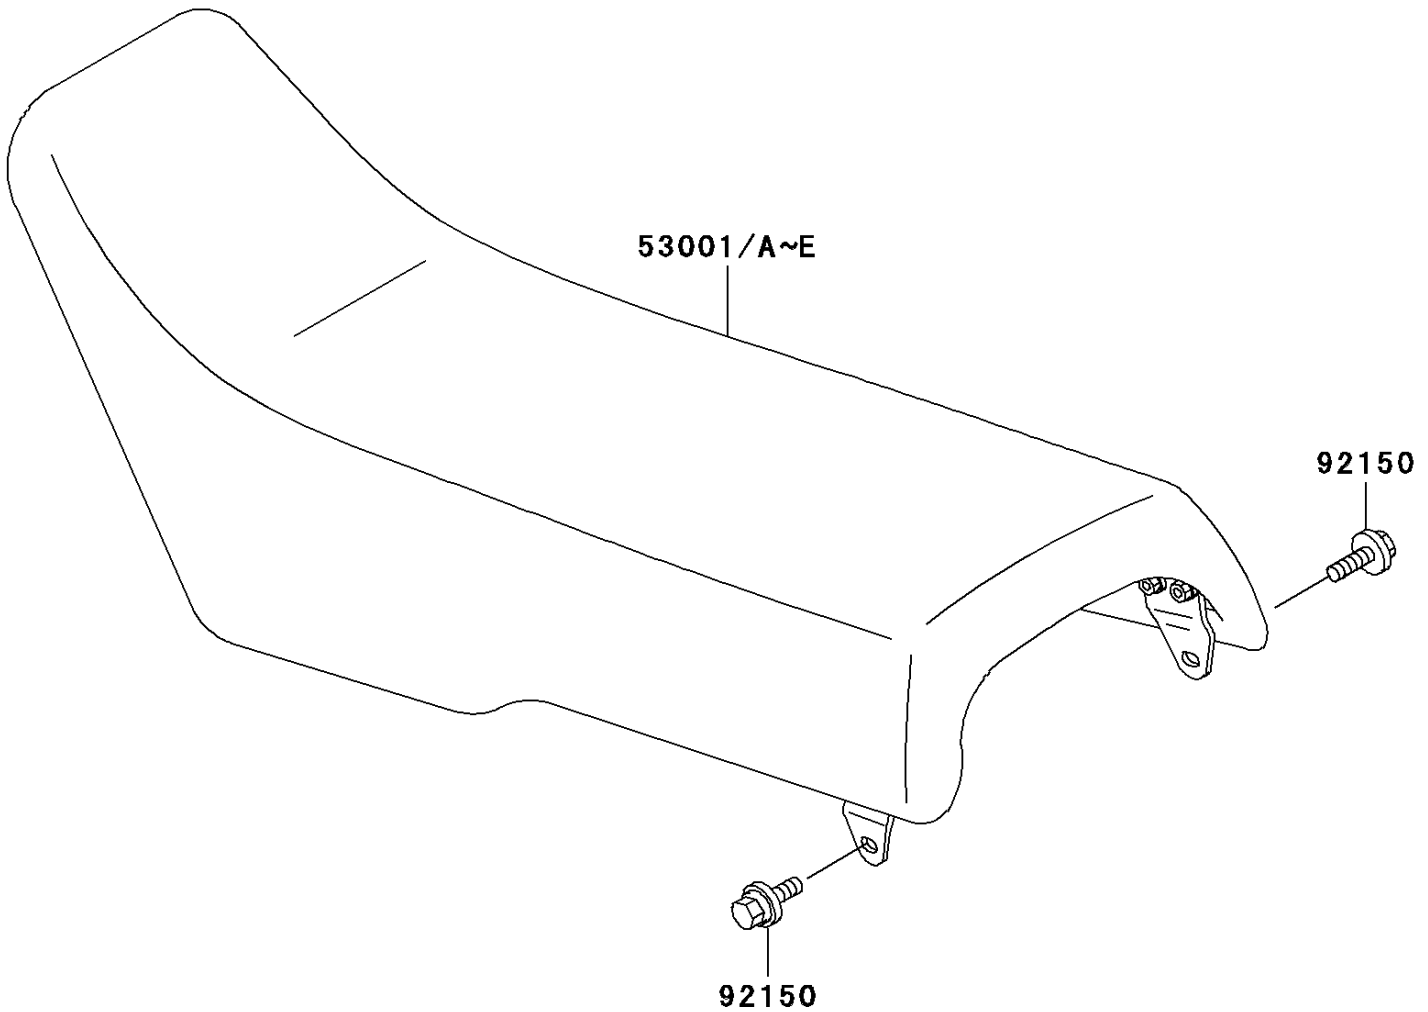

1998 KX500 PARTS DIAGRAM

Seat

F2510

1998 KX500 PARTS LIST

Seat

| ITEM NAME | PART NUMBER | QUANTITY |
|---|---------------|----------|
| SEAT-ASSY,LOW HEIGHT,GREEN (Ref # 53001) | 53001-1849-MF | 1 |
| SEAT-ASSY,MIDDLE HIGHT,GREEN (Ref # 53001A) | 53001-1850-MF | 1 |
| SEAT-ASSY,HIGH HEIGHT,GREEN (Ref # 53001B) | 53001-1851-MF | 1 |
| BOLT,6X20 (Ref # 92150) | 92150-1339 | 2 |