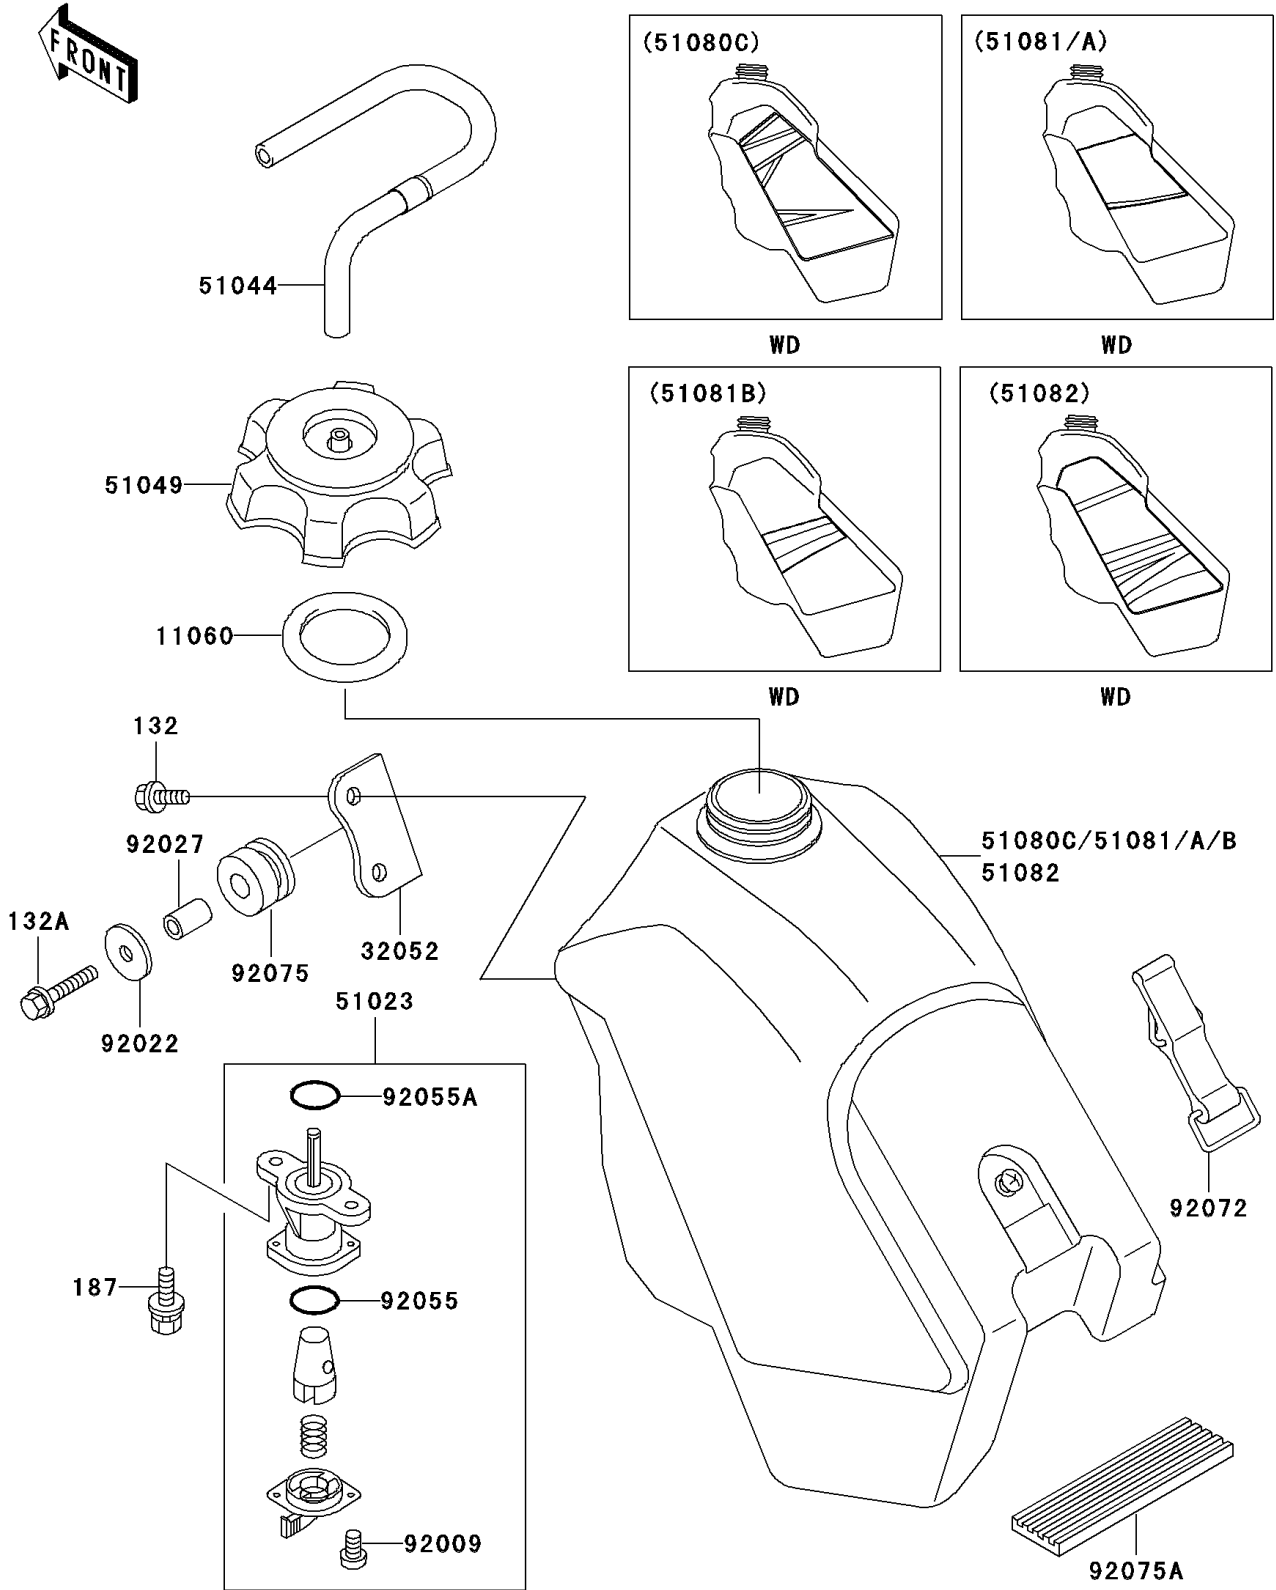

2001 KX500 PARTS DIAGRAM

Fuel Tank

F2410

2001 KX500 PARTS LIST

Fuel Tank

ITEM NAME	PART NUMBER	QUANTITY
BOLT-FLANGED-SMALL (Ref # 132)	132G0612	4
BOLT-FLANGED-SMALL (Ref # 132A)	132G0630	2
BOLT-UPSET-WSP (Ref # 187)	187B0616	2
GASKET,FUEL TANK CAP (Ref # 11060)	11060-1340	1
BRACKET-TANK (Ref # 32052)	32052-1169	2
TAP-ASSY,FUEL (Ref # 51023)	51023-1115	1
TUBE-ASSY (Ref # 51044)	51044-1185	1
CAP-TANK,FUEL (Ref # 51049)	51049-1108	1
TANK-COMP-FUEL,L.GREEN (Ref # 51081B)	51081-5379-6W	1
SCREW,3X8 (Ref # 92009)	92009-1386	2
WASHER,6.5X24X2 (Ref # 92022)	92022-1690	2
COLLAR,6.8X10X17 (Ref # 92027)	92027-1833	2
RING-O,FUEL TAP LEVER (Ref # 92055)	92055-1299	1
RING-O,FUEL TAP PACKING (Ref # 92055A)	92055-1300	1
BAND,FUEL TANK (Ref # 92072)	92072-1229	1
DAMPER (Ref # 92075)	92075-1660	2
DAMPER,FUEL TANK (Ref # 92075A)	92075-1987	1