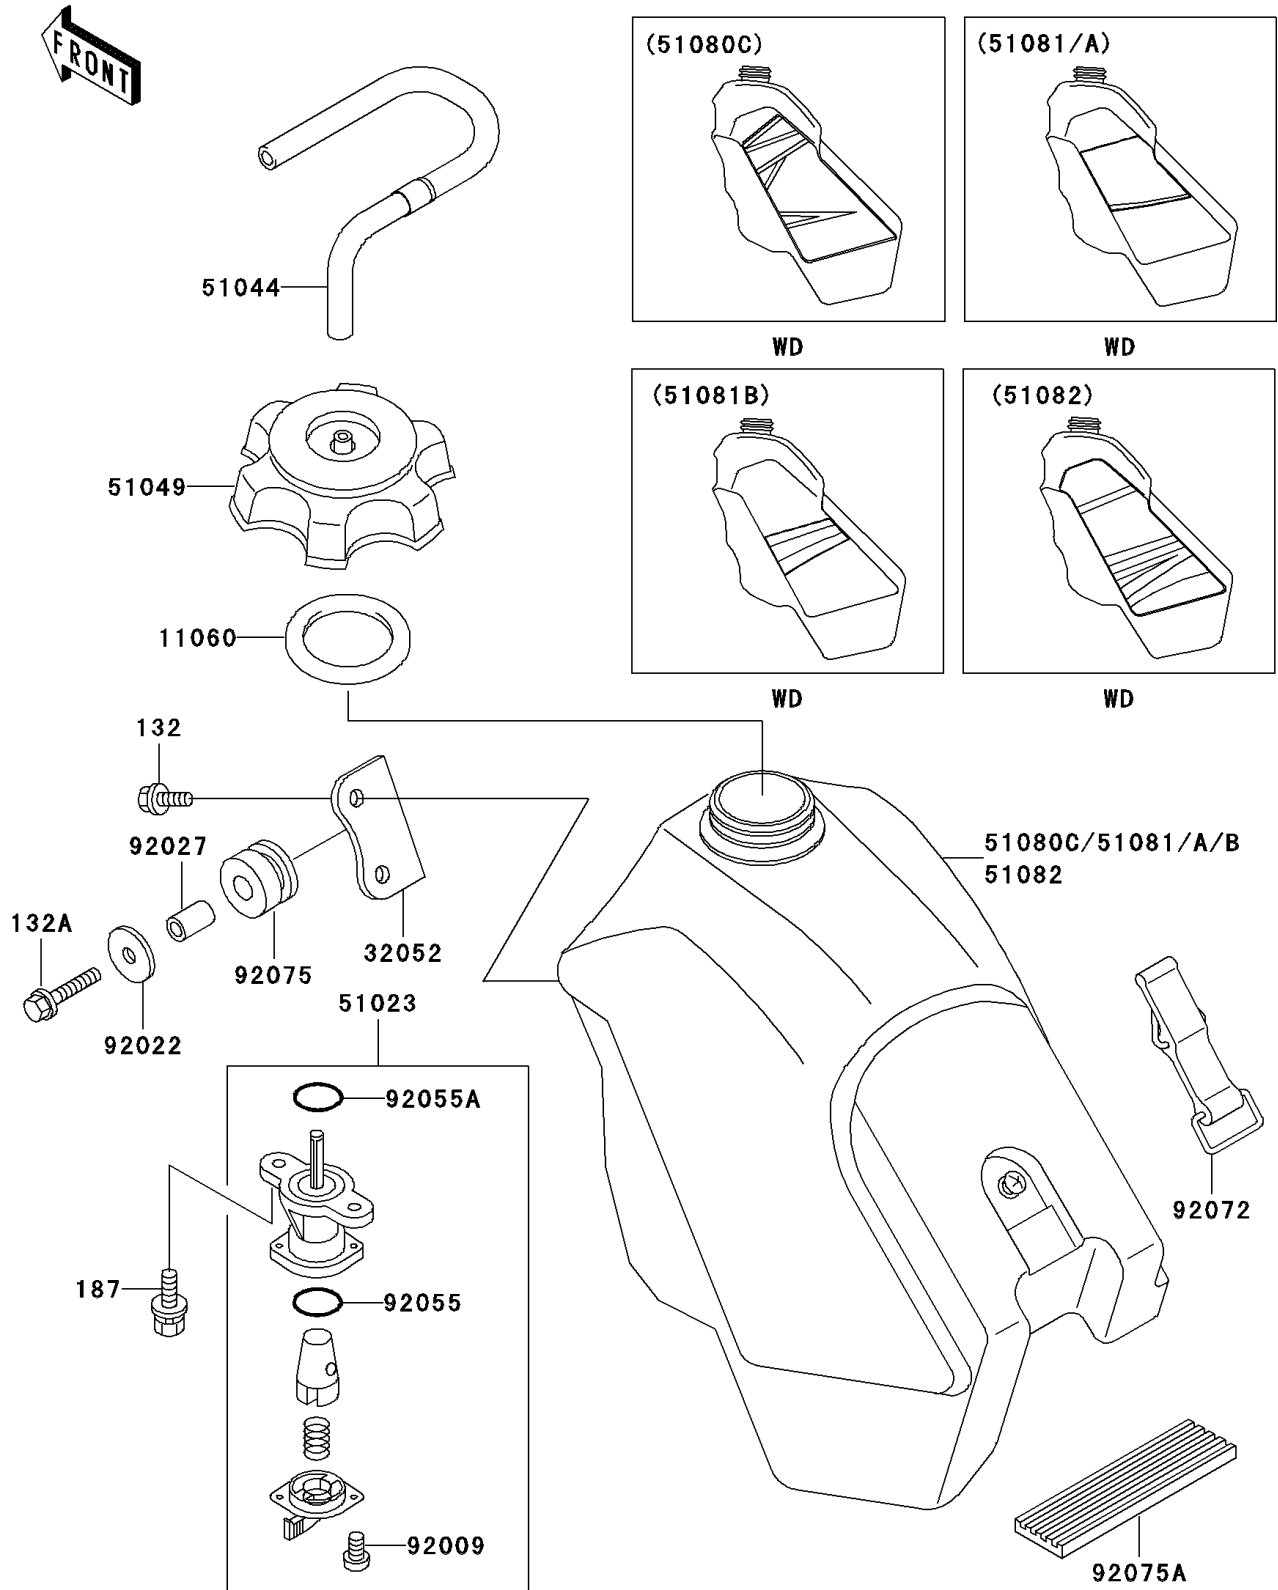

2001 KX500 PARTS DIAGRAM

Fuel Tank

F2410

2001 KX500 PARTS LIST

Fuel Tank

ITEM NAME	PART NUMBER	QUANTITY
BOLT-FLANGED-SMALL (Ref # 132)	132G0612	1
BOLT-FLANGED-SMALL (Ref # 132A)	132G0630	1
BOLT-UPSET-WSP (Ref # 187)	187B0616	1
GASKET,FUEL TANK CAP (Ref # 11060)	11060-1340	1
BRACKET-TANK (Ref # 32052)	32052-1169	1
TAP-ASSY,FUEL (Ref # 51023)	51023-1115	1
TUBE-ASSY (Ref # 51044)	51044-1185	1
CAP-TANK,FUEL (Ref # 51049)	51049-1108	1
TANK-COMP-FUEL,L.GREEN (Ref # 51081B)	51081-5379-6W	1
SCREW,3X8 (Ref # 92009)	92009-1386	1
WASHER,6.5X24X2 (Ref # 92022)	92022-1690	1
COLLAR,6.8X10X17 (Ref # 92027)	92027-1833	1
RING-O,FUEL TAP LEVER (Ref # 92055)	92055-1299	1
RING-O,FUEL TAP PACKING (Ref # 92055A)	92055-1300	1
BAND,FUEL TANK (Ref # 92072)	92072-1229	1
DAMPER (Ref # 92075)	92075-1660	1
DAMPER,FUEL TANK (Ref # 92075A)	92075-1987	1