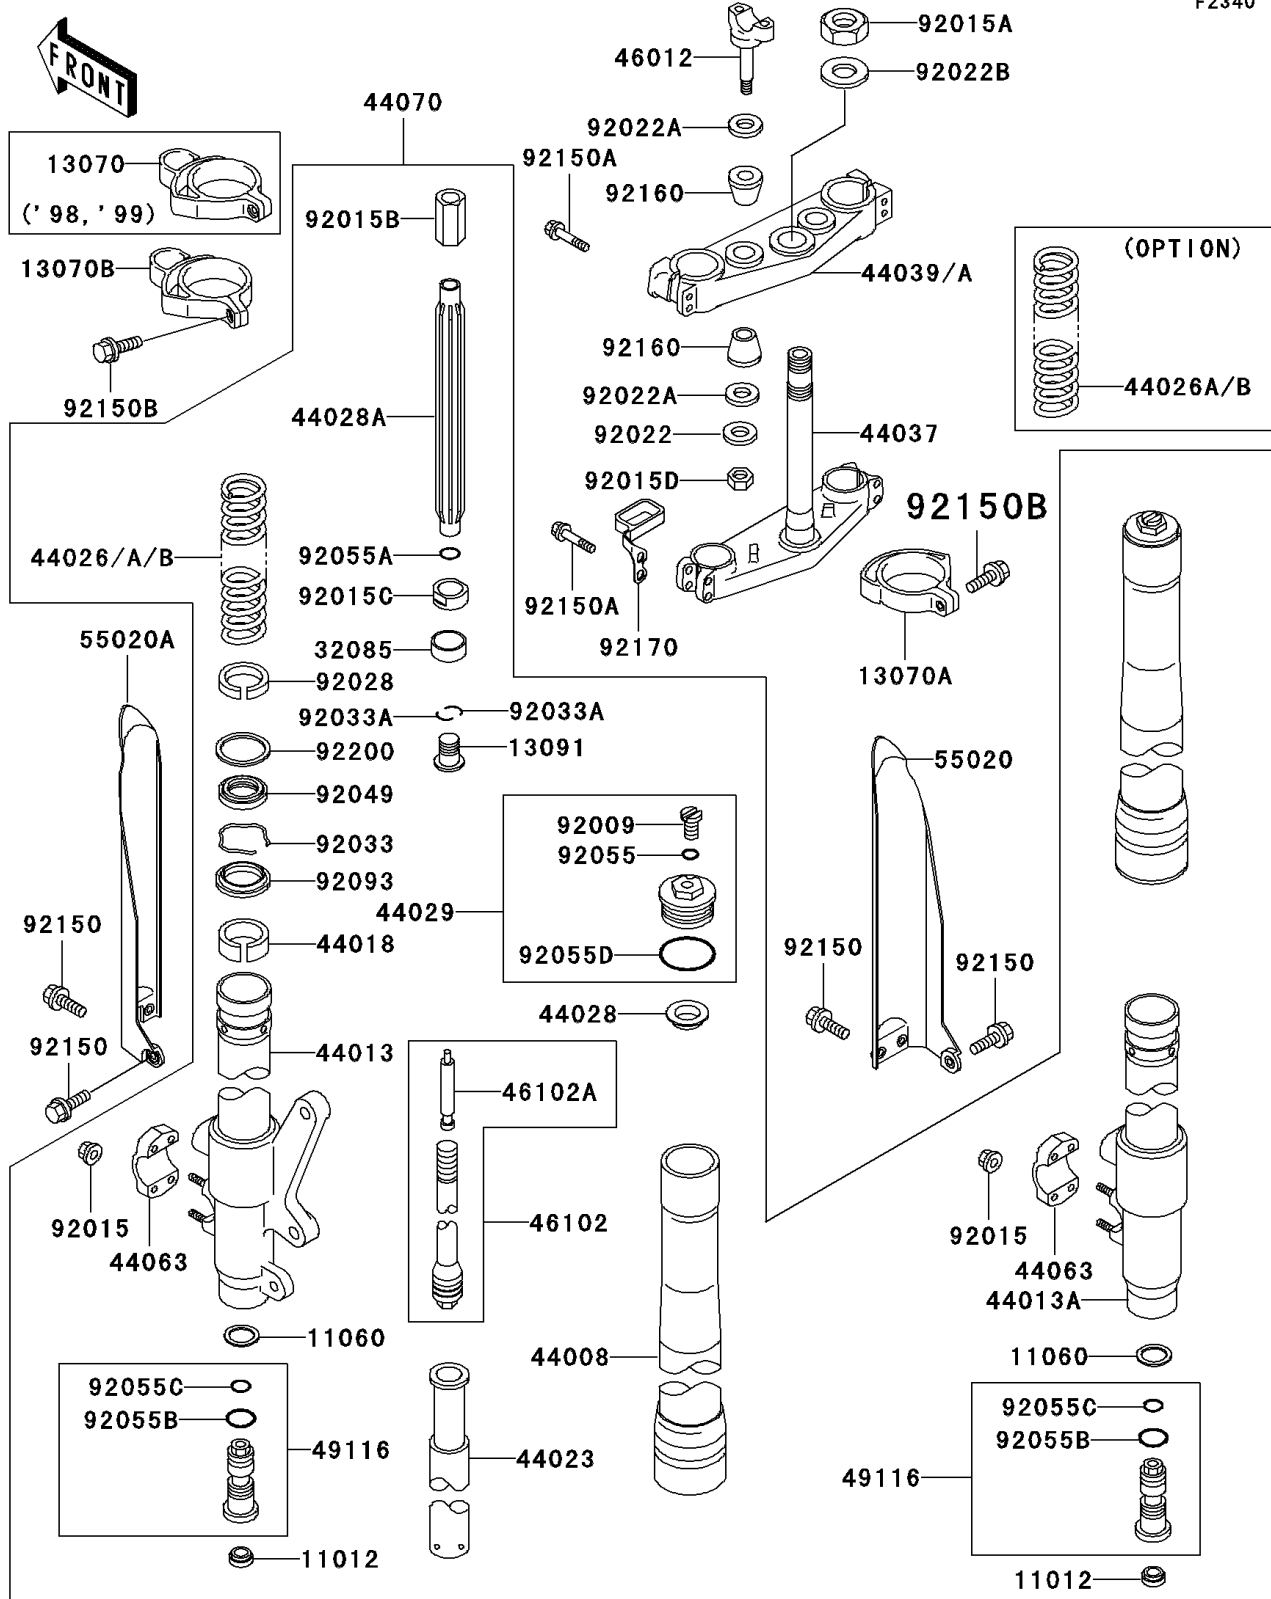

## 2001 KX500 PARTS DIAGRAM

Front Fork

F2340

## 2001 KX500 PARTS LIST

Front Fork

ITEM NAME	PART NUMBER	QUANTITY
NUT,STEERING STEM,22MM (Ref # 92015A)	92015-1653	1
NUT (Ref # 92015B)	92015-1872	1
NUT (Ref # 92015C)	92015-1945	1
NUT,LOCK,10MM (Ref # 92015D)	92015-1962	1
WASHER,10.2X28X2 (Ref # 92022)	92022-1088	1
WASHER (Ref # 92022A)	92022-1737	1
WASHER,STEERING STEM (Ref # 92022B)	92022-1873	1
BUSHING (Ref # 92028)	92028-1755	1
RING-SNAP (Ref # 92033)	92033-1264	1
RING-SNAP (Ref # 92033A)	92033-1271	1
SEAL-OIL,FORK OUTER TUBE (Ref # 92049)	92049-1440	1
RING-O (Ref # 92055)	92055-1441	1
RING-O (Ref # 92055A)	92055-1442	1
RING-O,FORK VALVE (Ref # 92055B)	92055-1547	1
RING-O,FORK VALVE (Ref # 92055C)	92055-1548	1
RING-O (Ref # 92055D)	92055-1549	1
SEAL,FORK OUTER TUBE (Ref # 92093)	92093-1392	1
BOLT,6X12 (Ref # 92150)	92150-1435	1
BOLT,FLANGED,8X40 (Ref # 92150A)	92150-1516	1
BOLT,5X16 (Ref # 92150B)	92150-1802	1
DAMPER,HANDLE HOLDER (Ref # 92160)	92160-1544	1
CLAMP,HOSE (Ref # 92170)	92170-1604	1
WASHER (Ref # 92200)	92200-1006	1