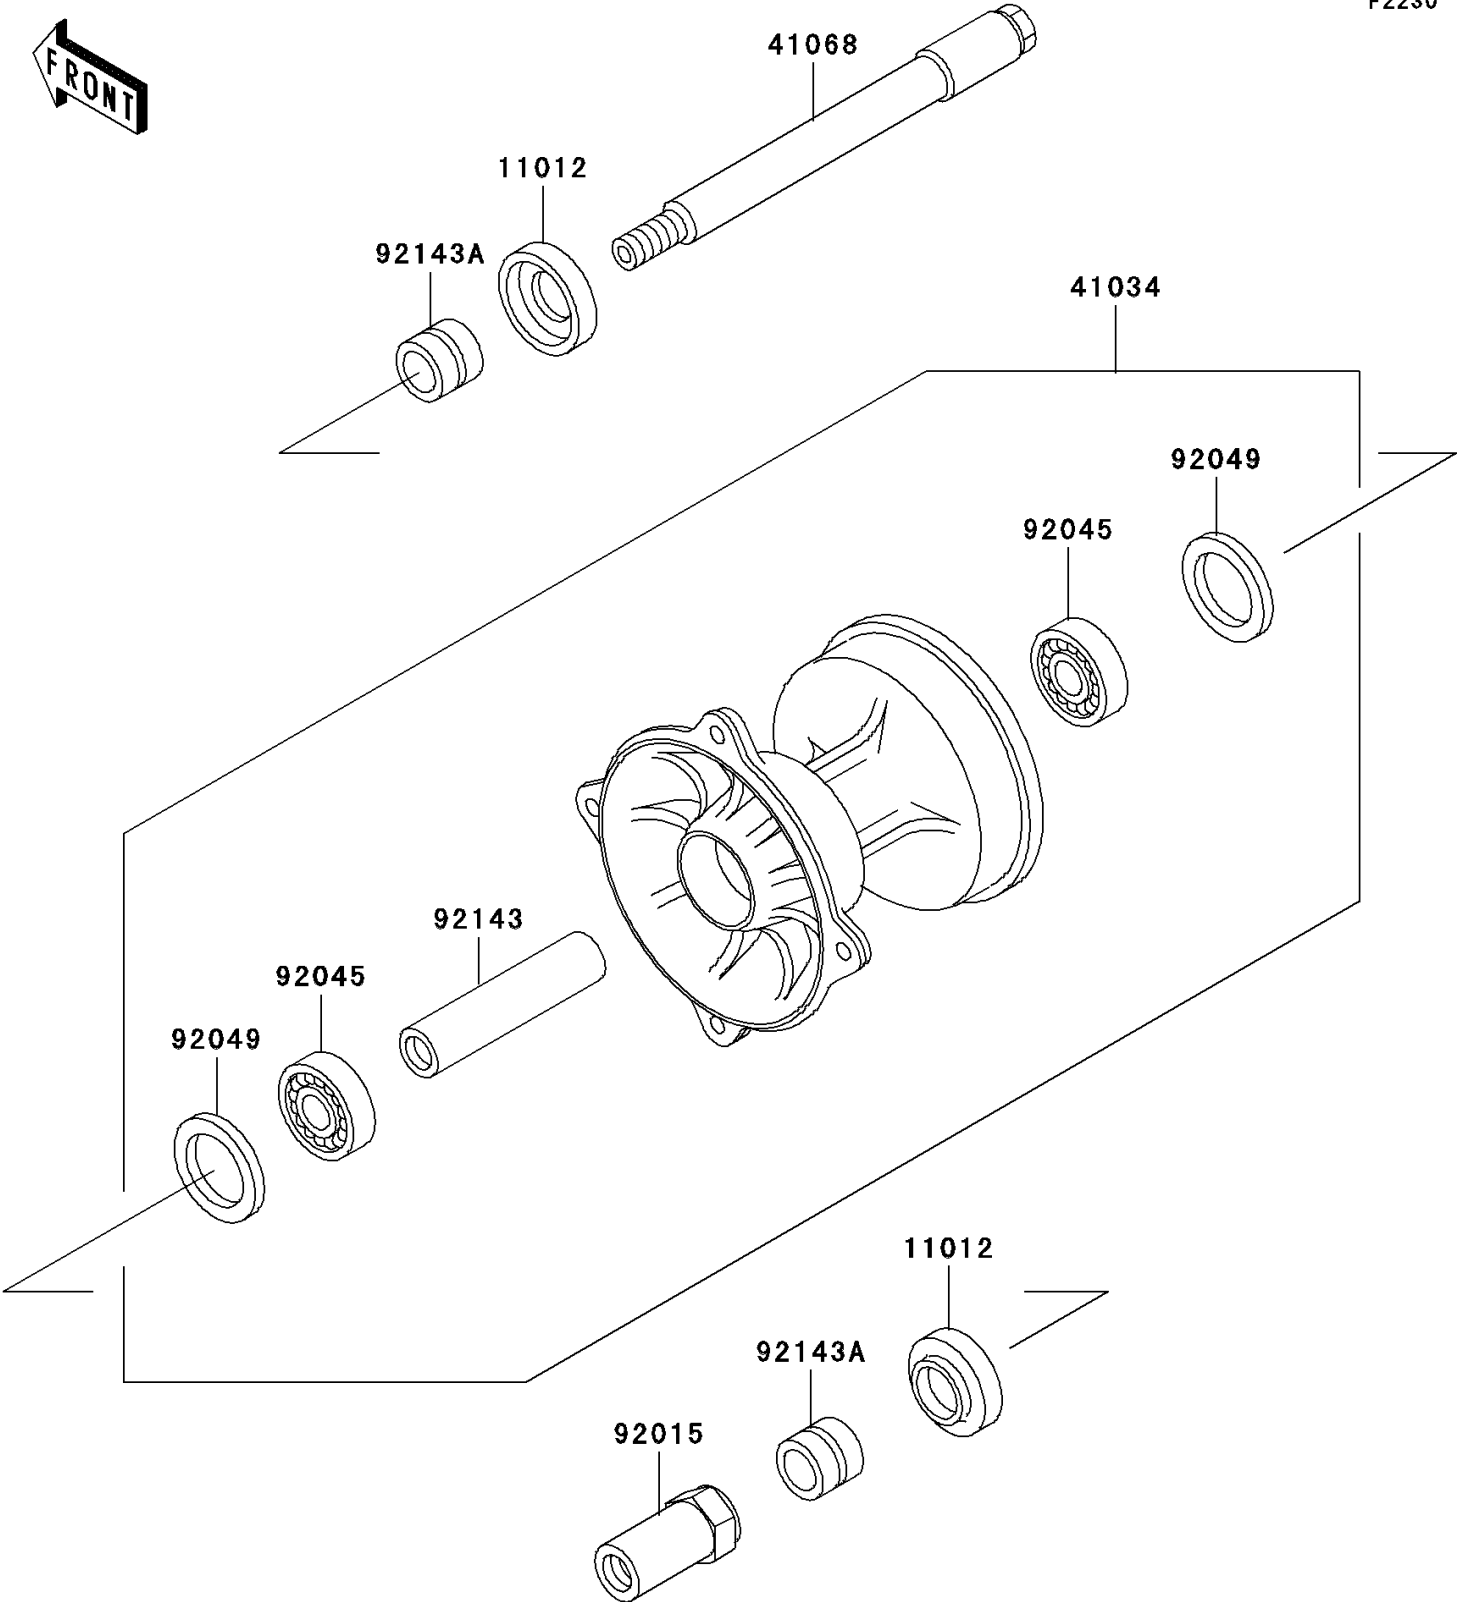

2001 KX500 PARTS DIAGRAM

Front Hub

F2230

2001 KX500 PARTS LIST

Front Hub

| ITEM NAME | PART NUMBER | QUANTITY |
|---|-------------|----------|
| CAP,AXLE (Ref # 11012) | 11012-1581 | 1 |
| DRUM-ASSY,FRONT BRAKE (Ref # 41034) | 41034-1226 | 1 |
| AXLE,FR (Ref # 41068) | 41068-1342 | 1 |
| NUT,AXLE,18MM (Ref # 92015) | 92015-1884 | 1 |
| BEARING-BALL,69042RS (Ref # 92045) | 92045-1284 | 1 |
| SEAL-OIL,BJNC-2 25X37X5 (Ref # 92049) | 92049-1403 | 1 |
| COLLAR,FR BRAKE DRUM,L=72 (Ref # 92143) | 92143-1580 | 1 |
| COLLAR,FR AXLE,L=20 (Ref # 92143A) | 92143-1581 | 1 |