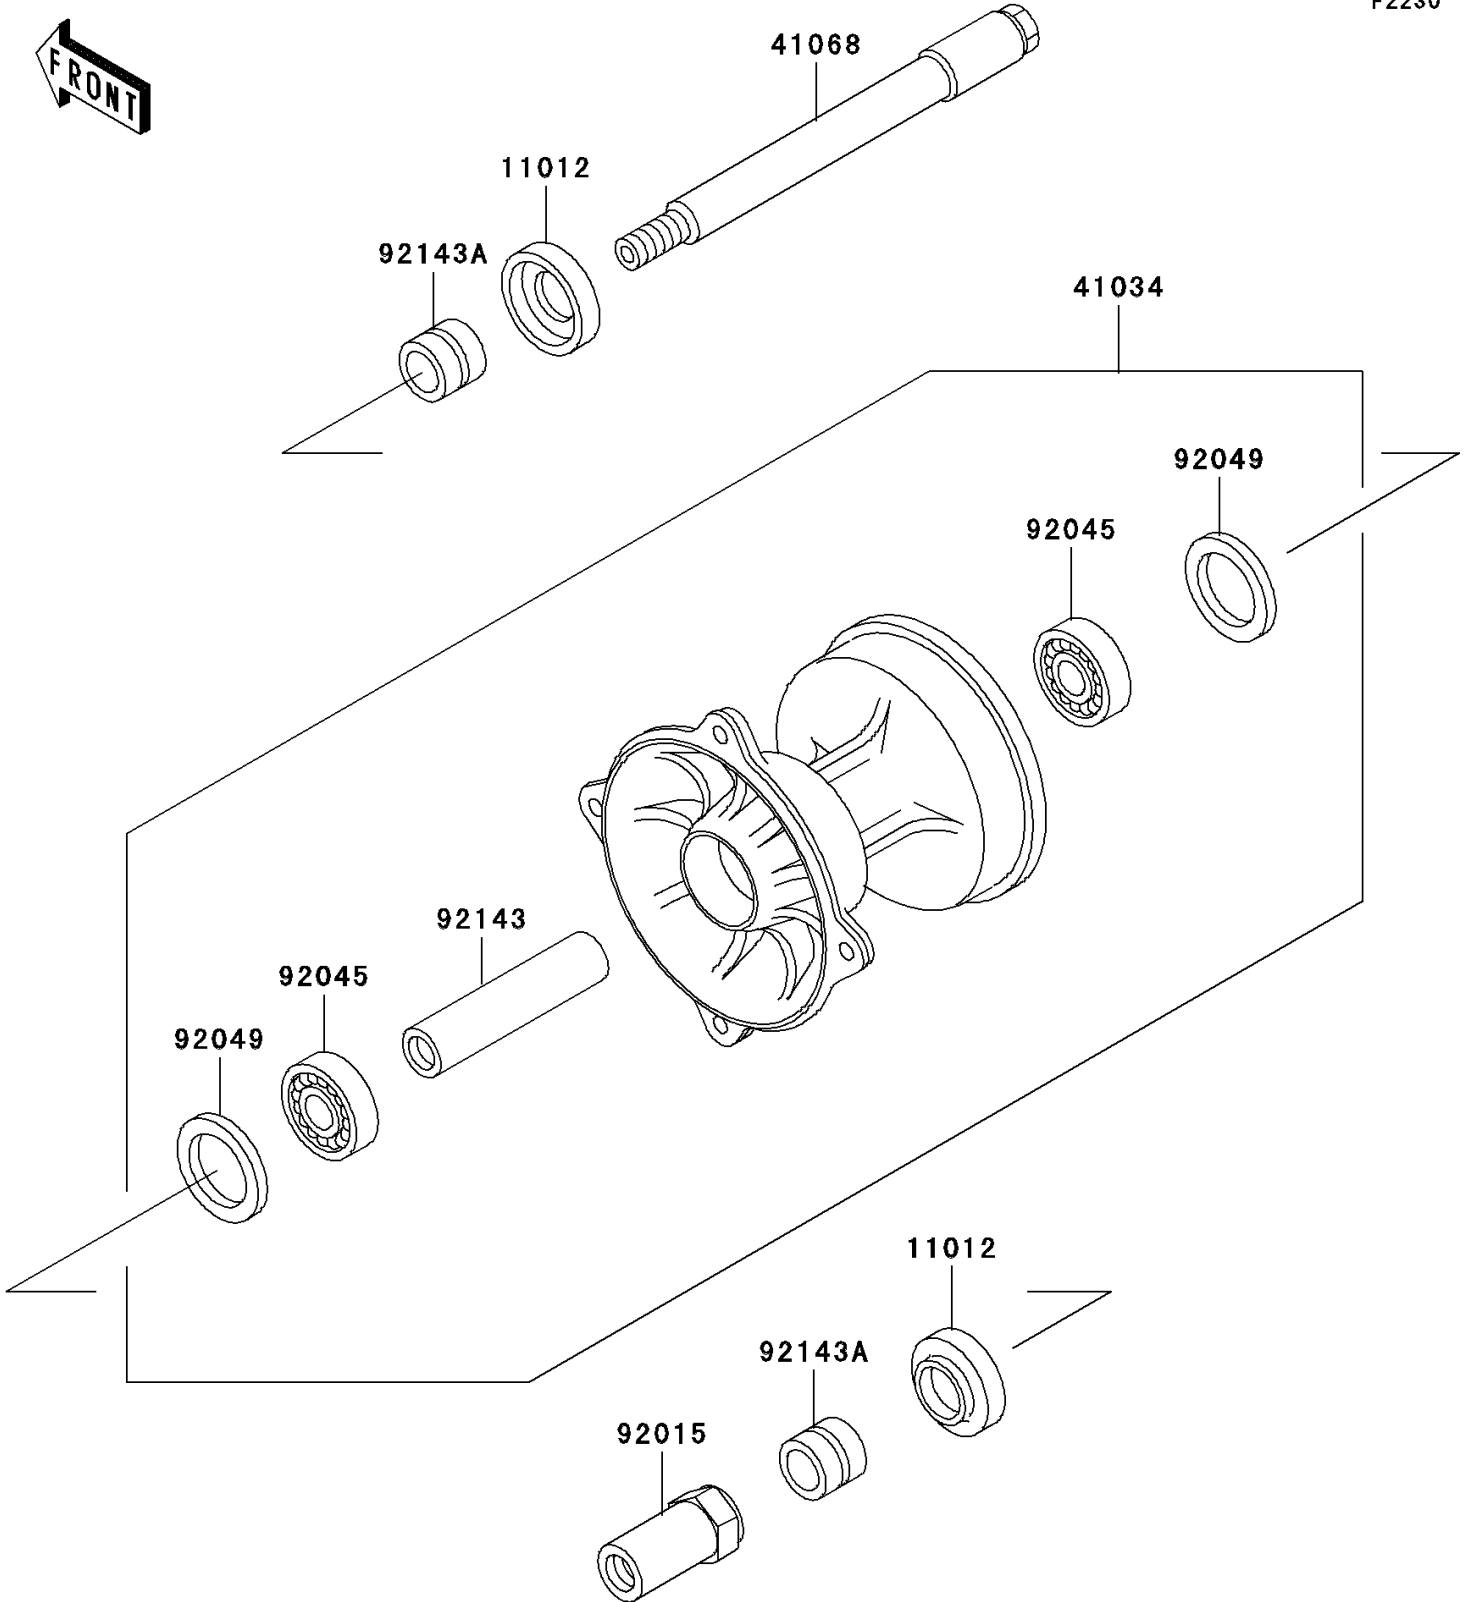

2001 KX500 PARTS DIAGRAM

Front Hub

F2230

2001 KX500 PARTS LIST

Front Hub

ITEM NAME	PART NUMBER	QUANTITY
CAP,AXLE (Ref # 11012)	11012-1581	2
DRUM-ASSY,FRONT BRAKE (Ref # 41034)	41034-1226	1
AXLE,FR (Ref # 41068)	41068-1342	1
NUT,AXLE,18MM (Ref # 92015)	92015-1884	1
BEARING-BALL,69042RS (Ref # 92045)	92045-1284	2
SEAL-OIL,BJNC-2 25X37X5 (Ref # 92049)	92049-1403	2
COLLAR,FR BRAKE DRUM,L=72 (Ref # 92143)	92143-1580	1
COLLAR,FR AXLE,L=20 (Ref # 92143A)	92143-1581	2