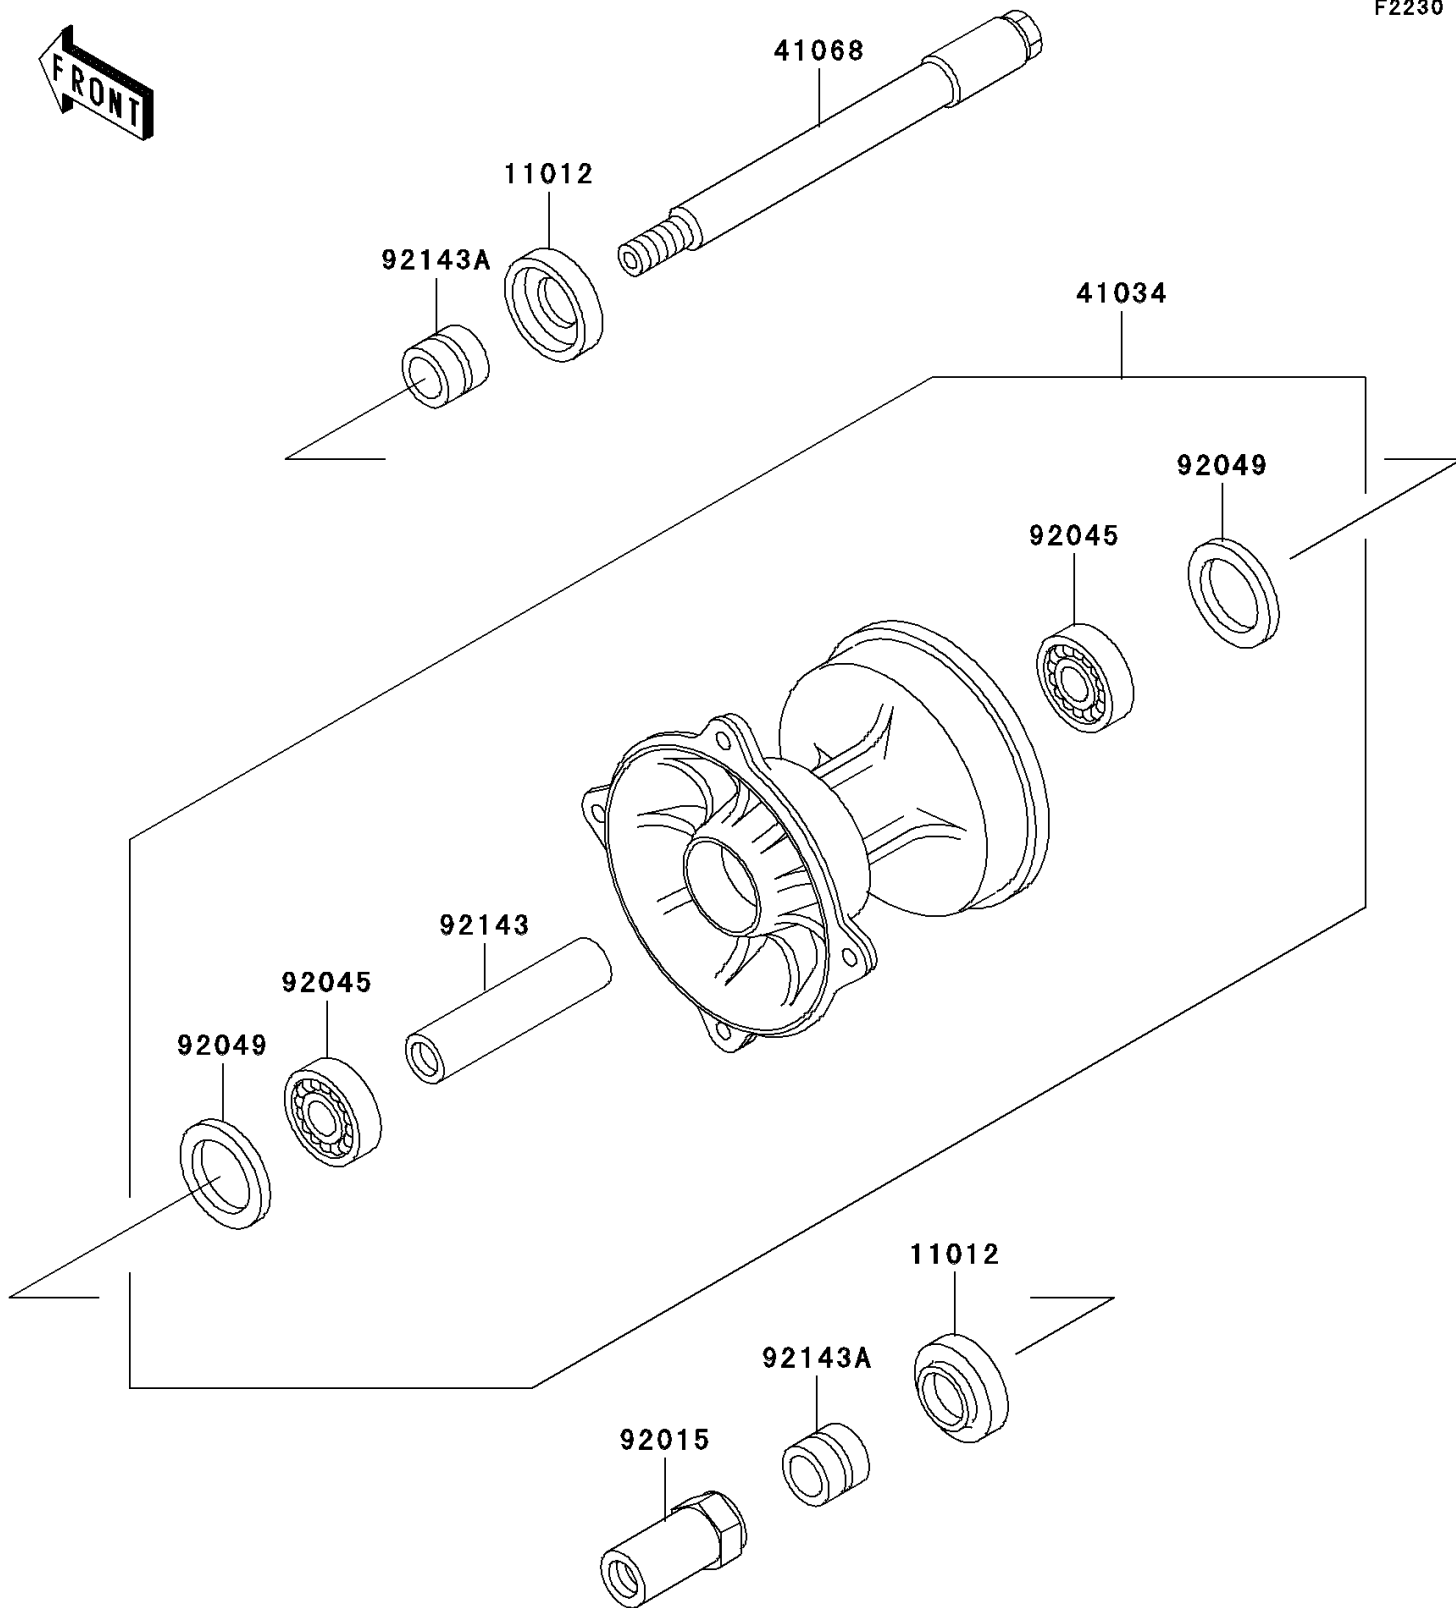

## 1999 KX500 PARTS DIAGRAM

Front Hub

F2230

## 1999 KX500 PARTS LIST

Front Hub

ITEM NAME	PART NUMBER	QUANTITY
CAP,AXLE (Ref # 11012)	11012-1581	1
DRUM-ASSY,FRONT BRAKE (Ref # 41034)	41034-1226	1
AXLE,FR (Ref # 41068)	41068-1342	1
NUT,AXLE,18MM (Ref # 92015)	92015-1884	1
BEARING-BALL,69042RS (Ref # 92045)	92045-1284	1
SEAL-OIL,BJNC-2 25X37X5 (Ref # 92049)	92049-1403	1
COLLAR,FR BRAKE DRUM,L=72 (Ref # 92143)	92143-1580	1
COLLAR,FR AXLE,L=20 (Ref # 92143A)	92143-1581	1