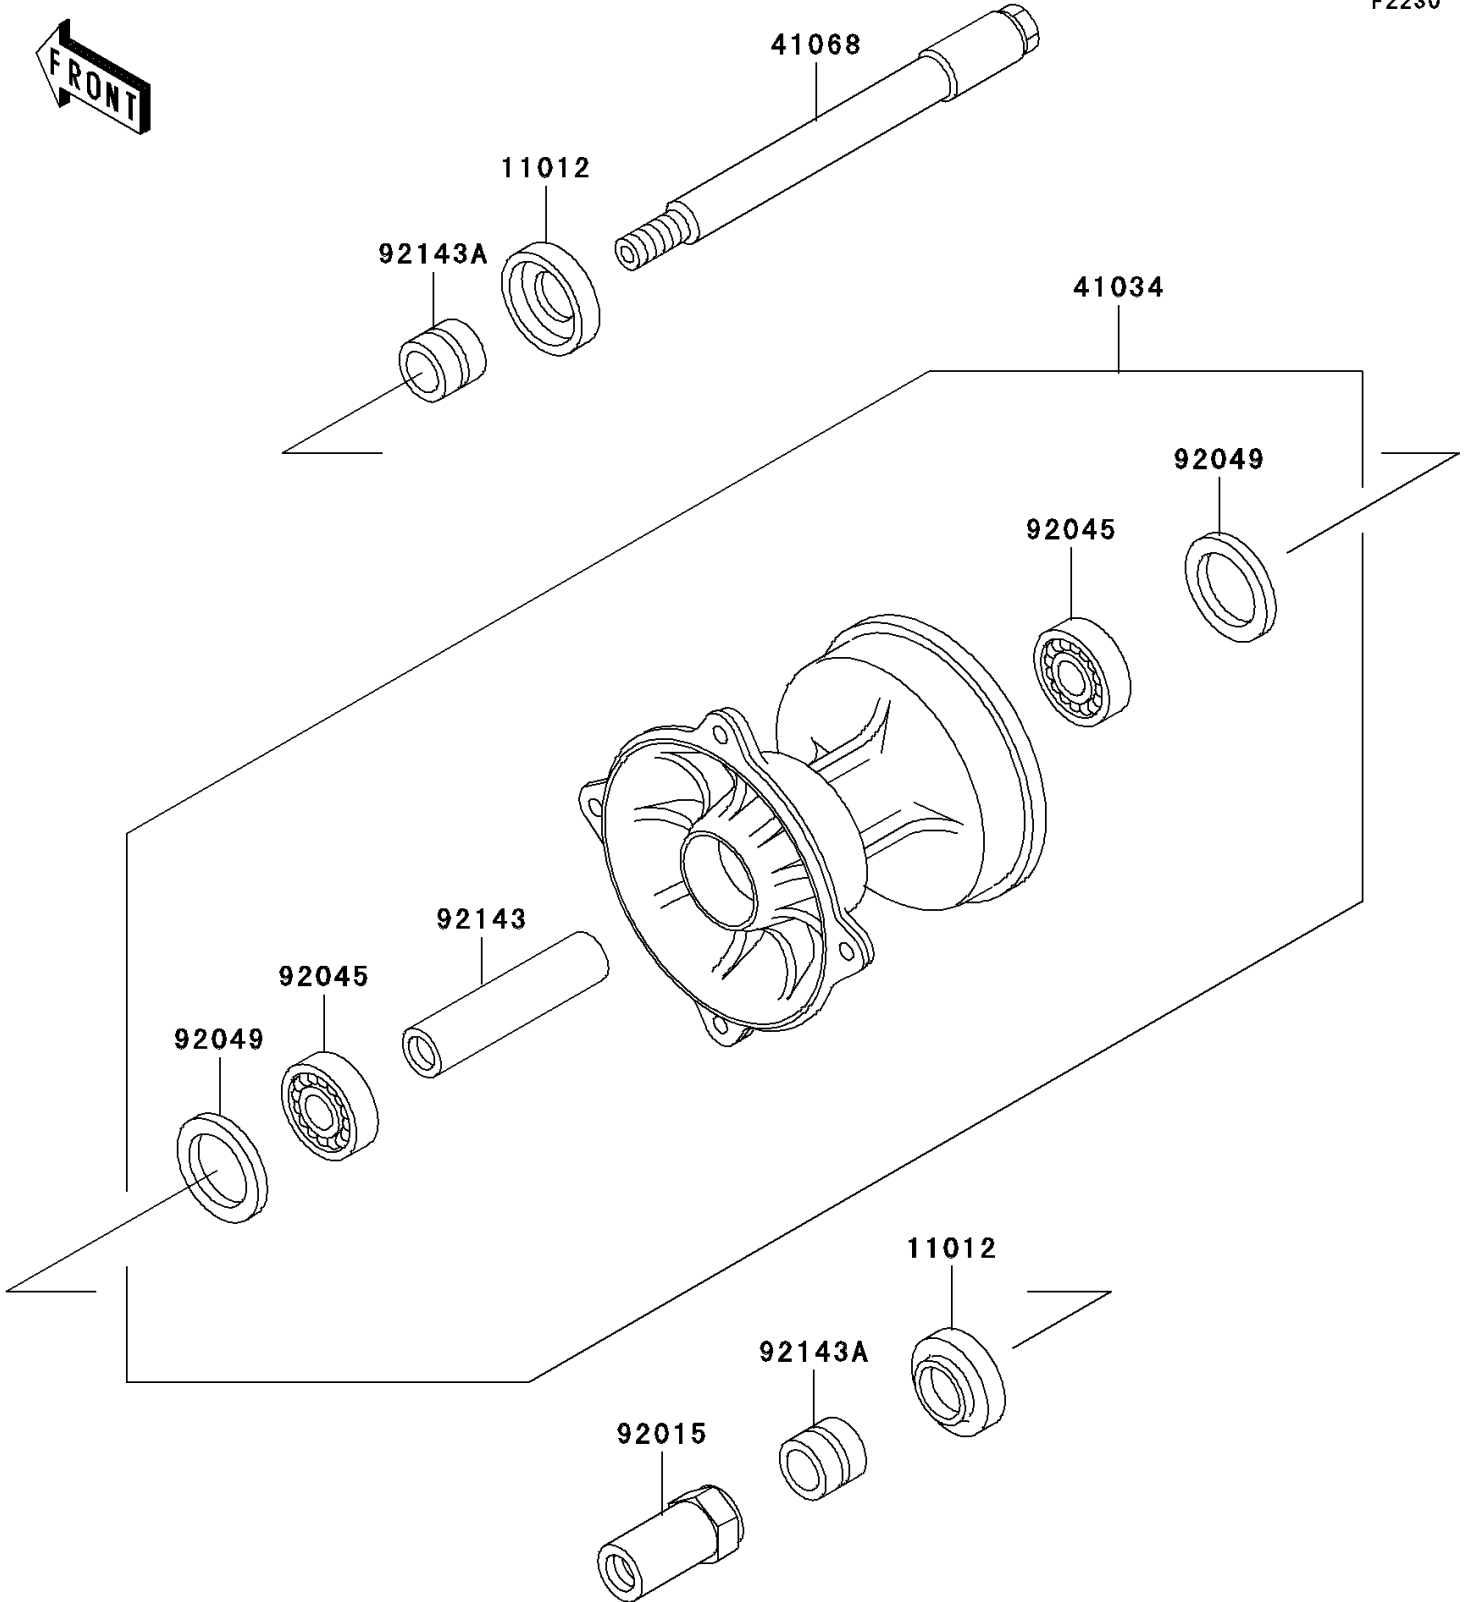

1998 KX500 PARTS DIAGRAM

Front Hub

F2230

1998 KX500 PARTS LIST

Front Hub

ITEM NAME	PART NUMBER	QUANTITY
CAP,AXLE (Ref # 11012)	11012-1581	2
DRUM-ASSY,FRONT BRAKE (Ref # 41034)	41034-1226	1
AXLE,FR (Ref # 41068)	41068-1342	1
NUT,AXLE,18MM (Ref # 92015)	92015-1884	1
BEARING-BALL,69042RS (Ref # 92045)	92045-1284	2
SEAL-OIL,BJNC-2 25X37X5 (Ref # 92049)	92049-1403	2
COLLAR,FR BRAKE DRUM,L=72 (Ref # 92143)	92143-1580	1
COLLAR,FR AXLE,L=20 (Ref # 92143A)	92143-1581	2