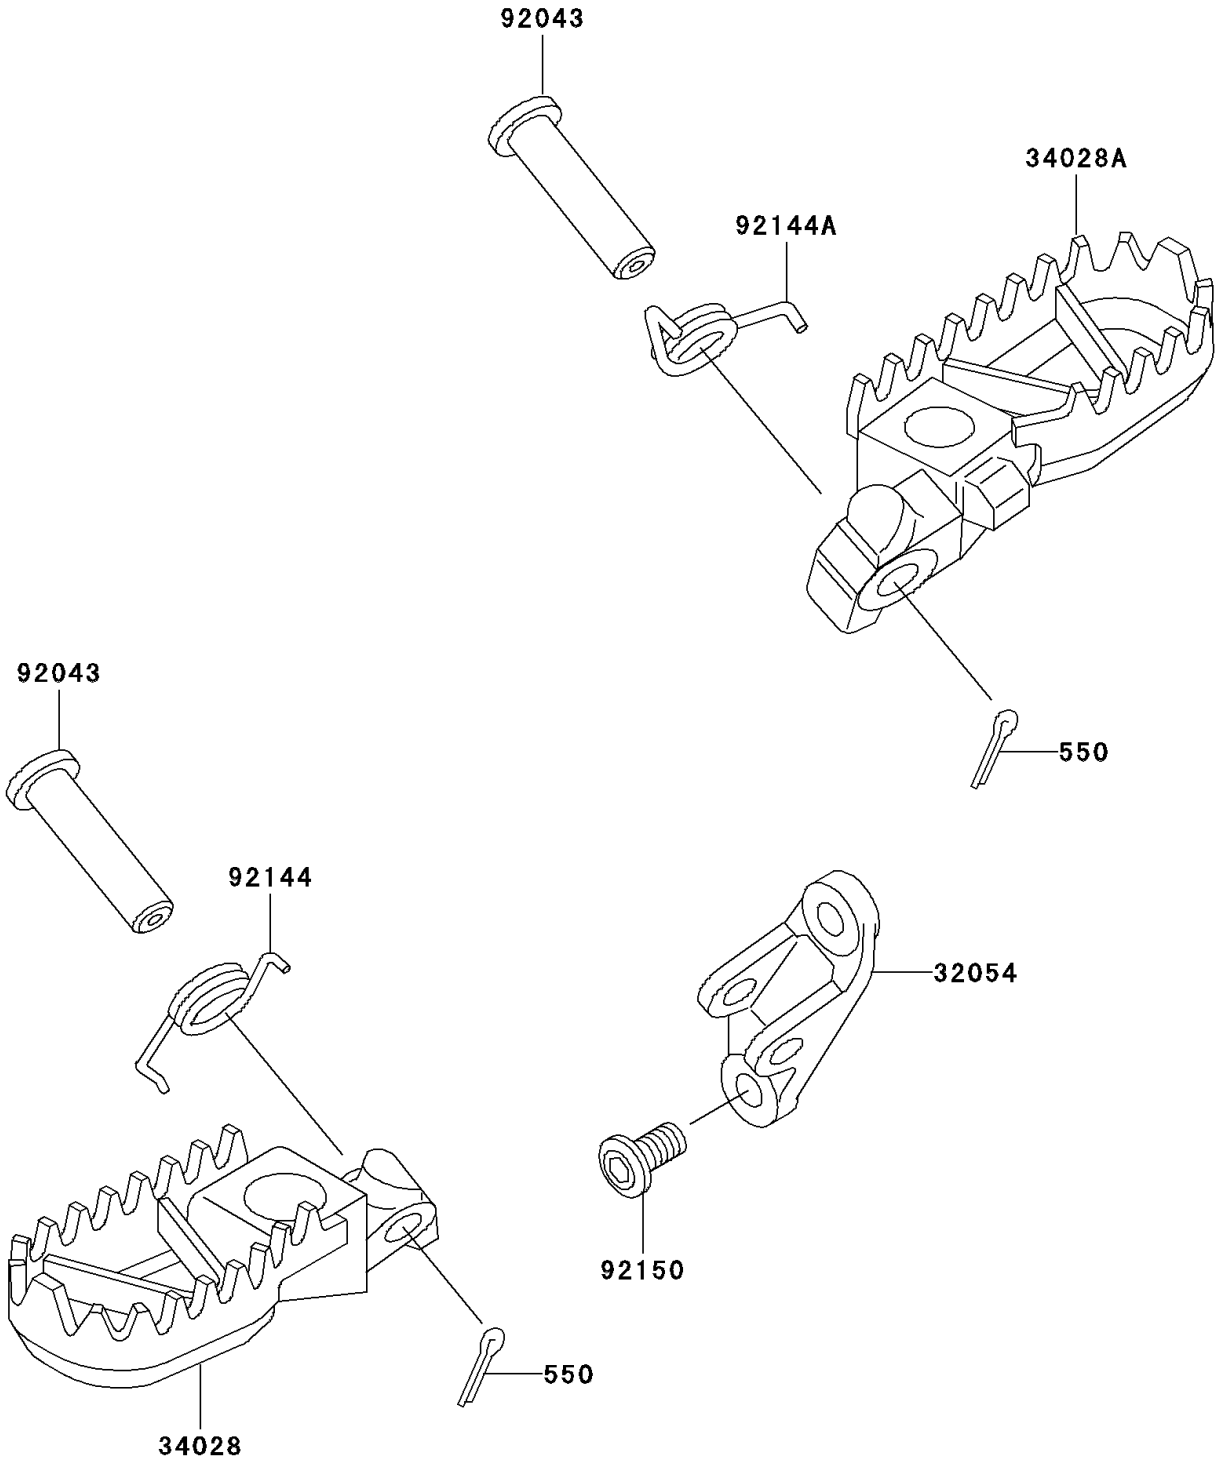

2001 KX500 PARTS DIAGRAM

Footrests

F2160

2001 KX500 PARTS LIST

Footrests

ITEM NAME	PART NUMBER	QUANTITY
PIN-COTTER,3.0X20 (Ref # 550)	550S3020	2
BRACKET-STEP (Ref # 32054)	32054-1168	1
STEP,LH,SILVER NO.25 (Ref # 34028)	34028-1332-CE	1
STEP,RH,SILVER NO.25 (Ref # 34028A)	34028-1365-CE	1
PIN,10X45.5 (Ref # 92043)	92043-1372	2
SPRING,STEP,LH (Ref # 92144)	92144-1828	1
SPRING,STEP,RH (Ref # 92144A)	92144-1829	1
BOLT,SOCKET,10X20 (Ref # 92150)	92150-1255	2