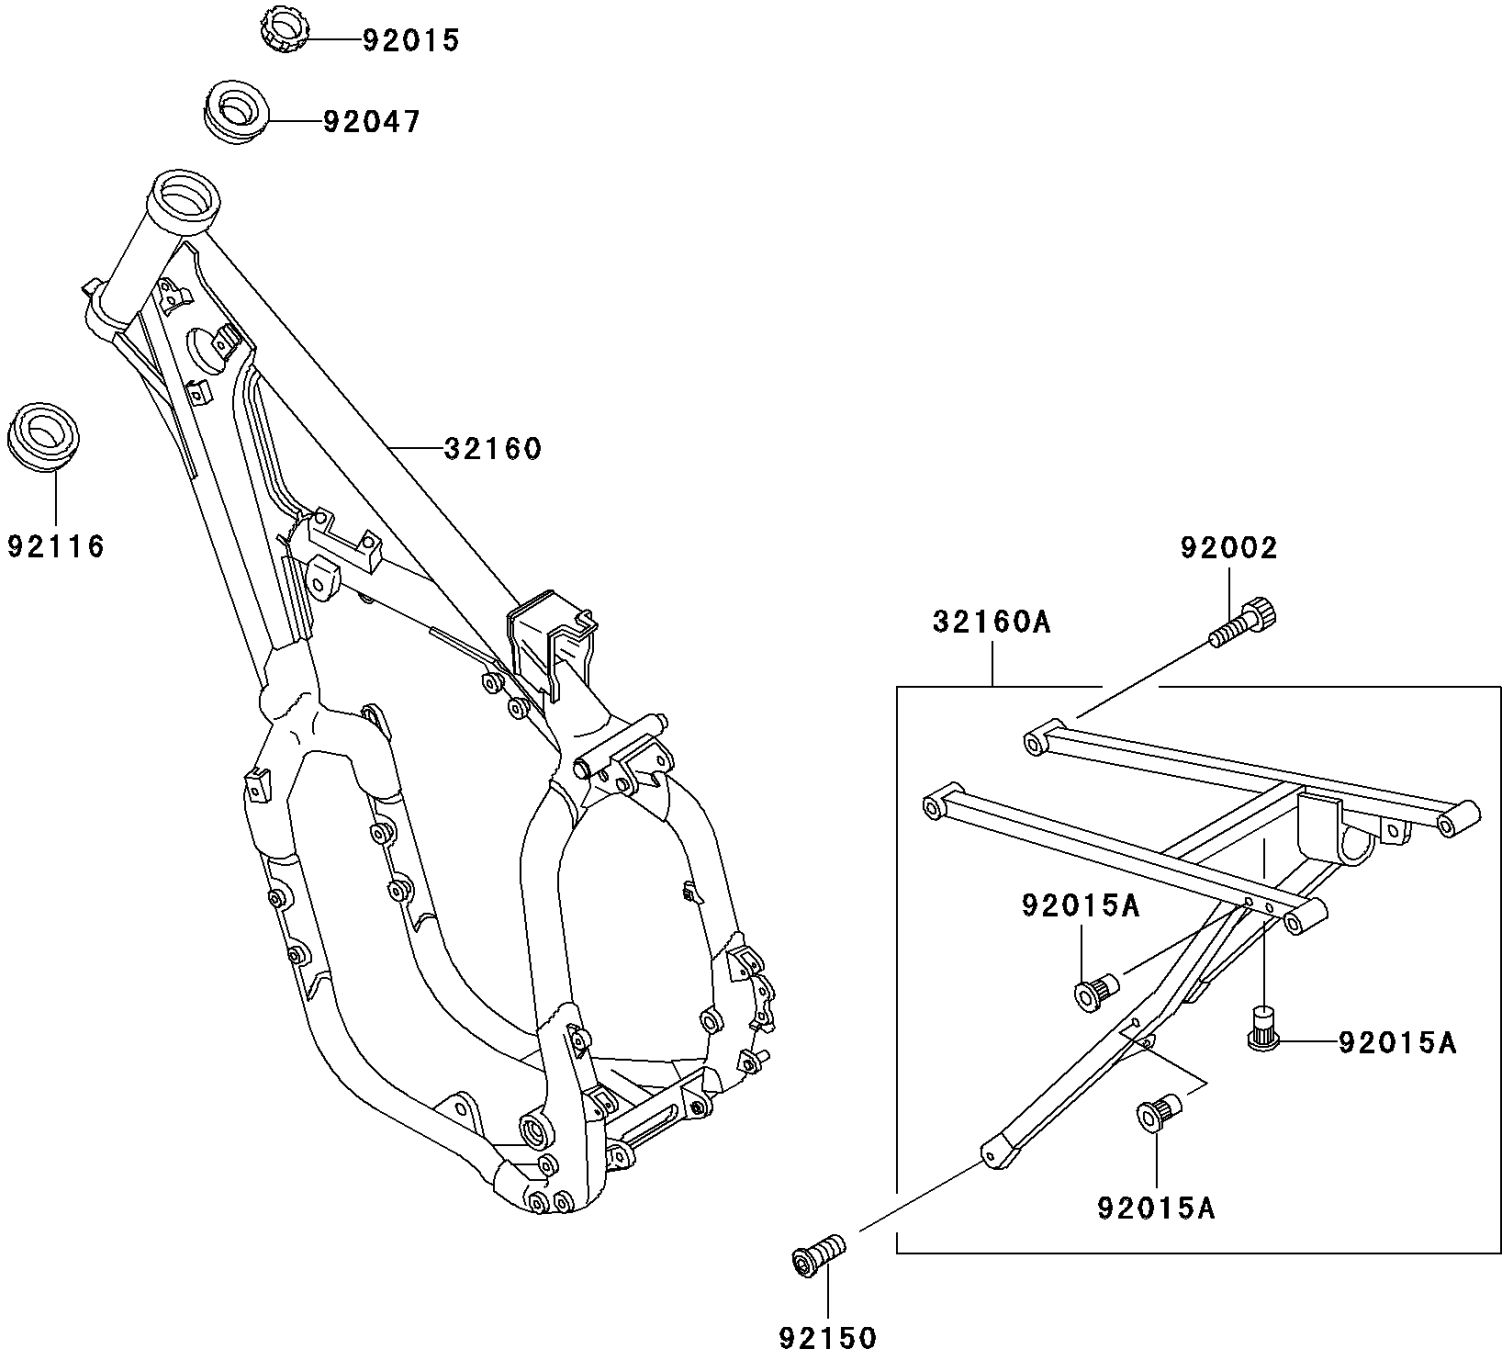

2001 KX500 PARTS DIAGRAM

Frame

F2120

2001 KX500 PARTS LIST

Frame

| ITEM NAME | PART NUMBER | QUANTITY |
|---|-------------|----------|
| FRAME-COMP,FR (Ref # 32160) | 32160-1095 | 1 |
| FRAME-COMP,AL,RR (Ref # 32160A) | 32160-1170 | 1 |
| BOLT,SOCKET,10X17 (Ref # 92002) | 92002-1713 | 2 |
| NUT,STEERING STEM,25MM (Ref # 92015) | 92015-1684 | 1 |
| NUT,POP,6MM,L=16.5 (Ref # 92015A) | 92015-1792 | 8 |
| RACE,ROLLER,32005JR RS (Ref # 92047) | 92047-017 | 1 |
| BEARING-ROLLER,LWR,32006JR RS (Ref # 92116) | 92116-1008 | 1 |
| BOLT,SOCKET,8X19 (Ref # 92150) | 92150-1266 | 2 |