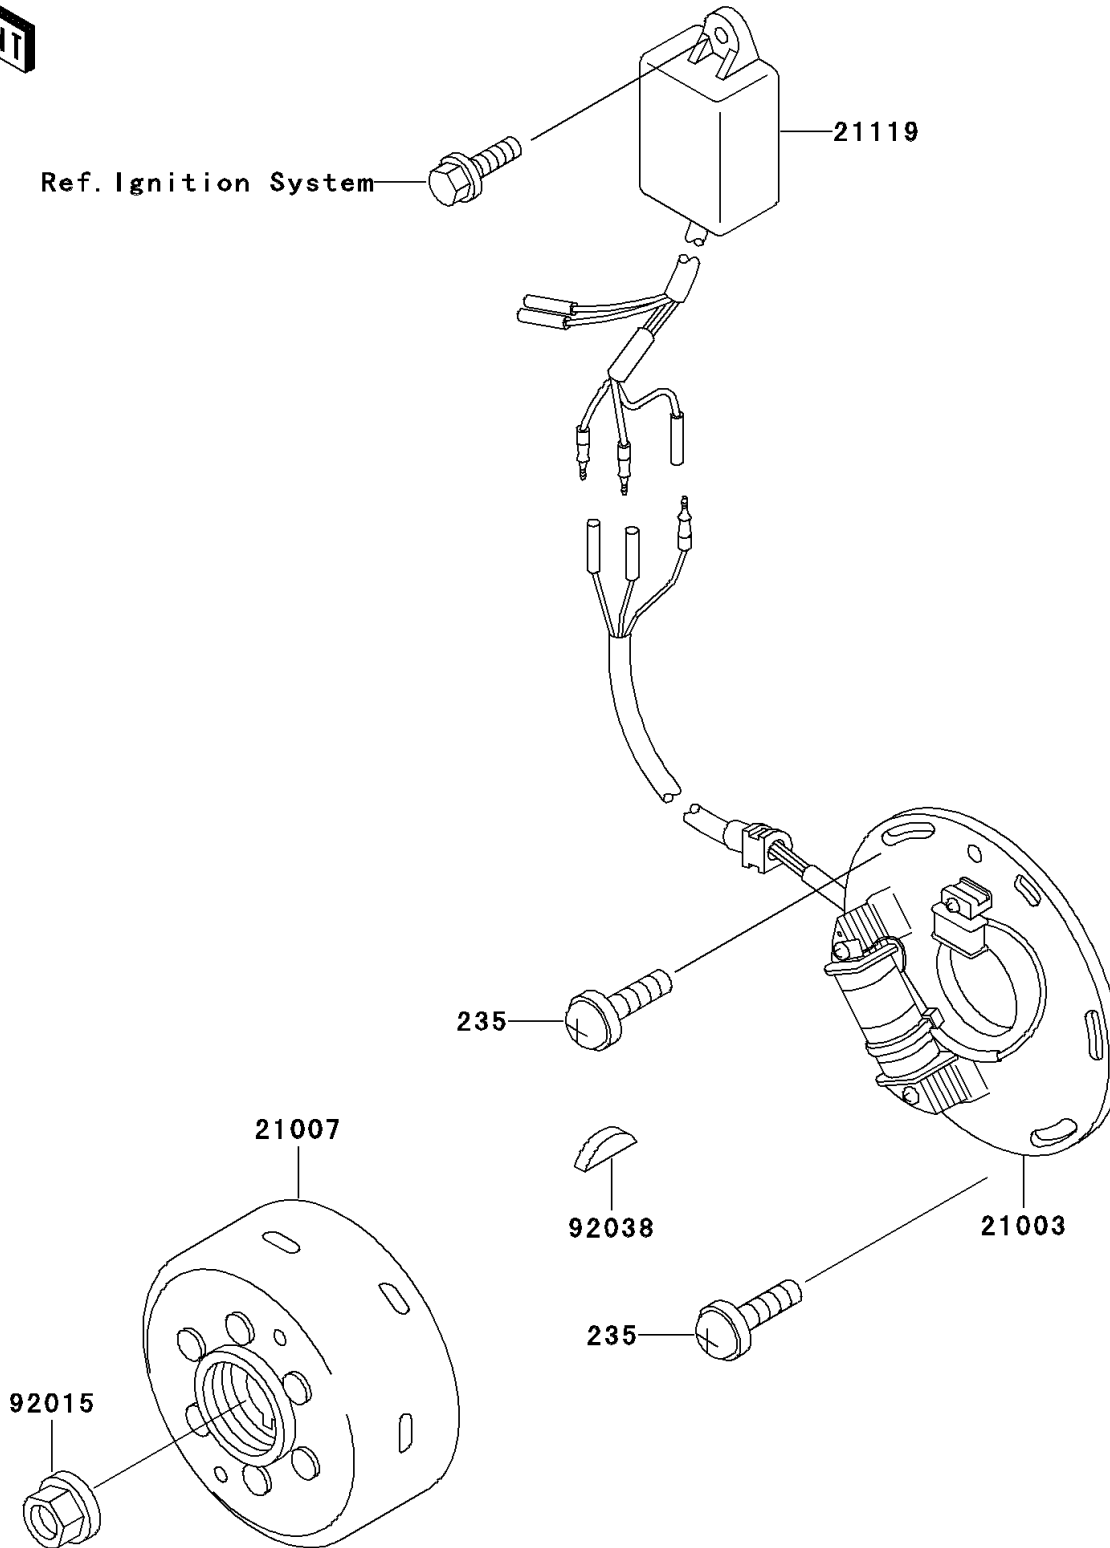

# 2001 KX500 PARTS DIAGRAM

Generator

E1810

## 2001 KX500 PARTS LIST

### Generator

ITEM NAME	PART NUMBER	QUANTITY
SCREW-PAN-WP-CROS (Ref # 235)	235B0616	2
STATOR (Ref # 21003)	21003-1307	1
ROTOR,MAGNETO (Ref # 21007)	21007-1241	1
IGNITER (Ref # 21119)	21119-1267	1
NUT,FLANGED,12MM (Ref # 92015)	92015-1156	1
KEY,WOODRUFF (Ref # 92038)	92038-001	1