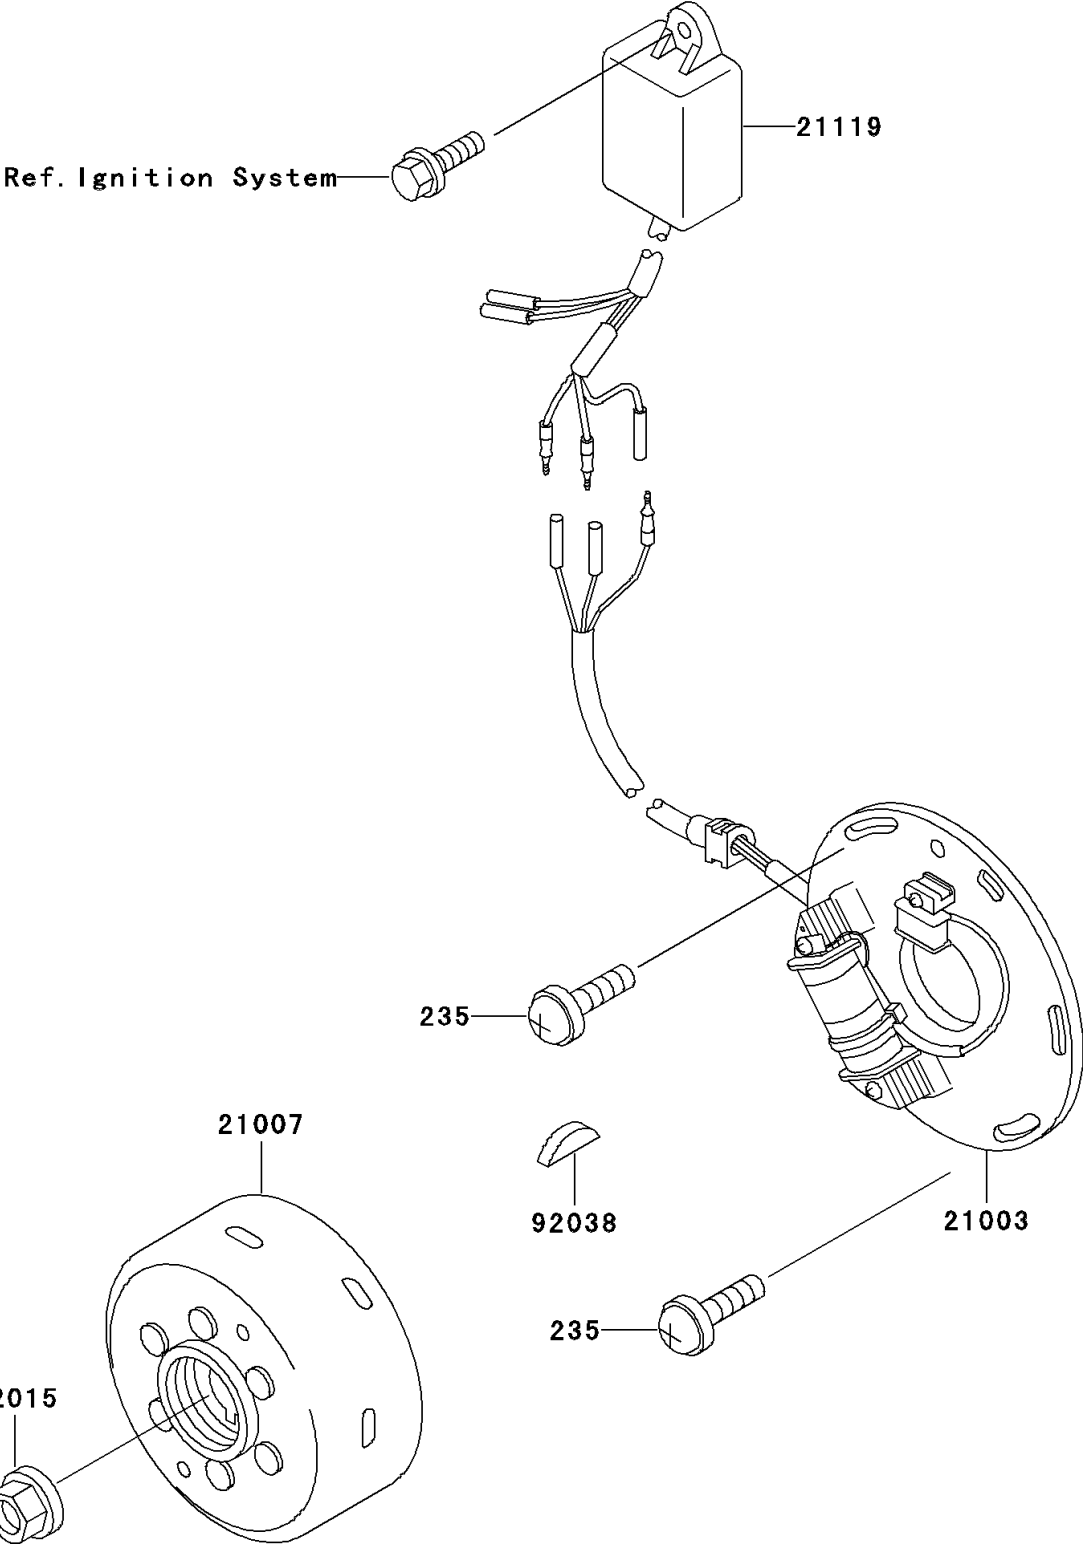

## 2001 KX500 PARTS DIAGRAM

Generator

E1810

## 2001 KX500 PARTS LIST

Generator

ITEM NAME	PART NUMBER	QUANTITY
SCREW-PAN-WP-CROS (Ref # 235)	235B0616	1
STATOR (Ref # 21003)	21003-1307	1
ROTOR,MAGNETO (Ref # 21007)	21007-1241	1
IGNITER (Ref # 21119)	21119-1267	1
NUT,FLANGED,12MM (Ref # 92015)	92015-1156	1
KEY,WOODRUFF (Ref # 92038)	92038-001	1