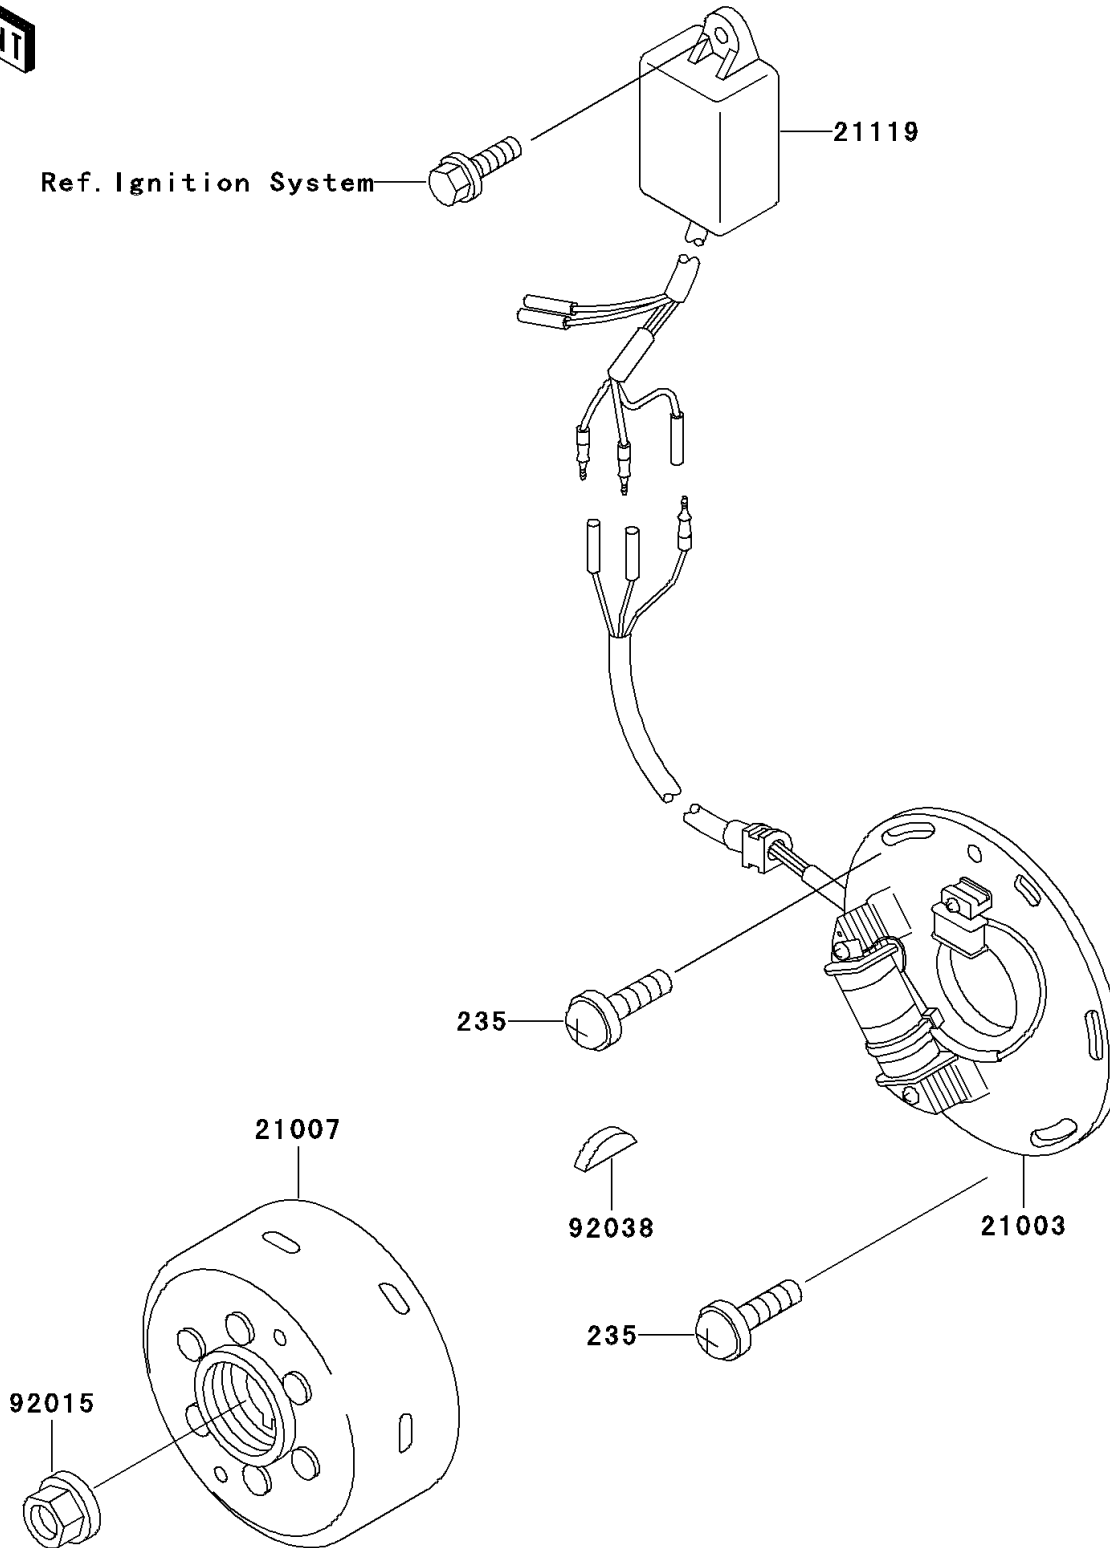

2000 KX500 PARTS DIAGRAM

Generator

E1810

2000 KX500 PARTS LIST

Generator

ITEM NAME	PART NUMBER	QUANTITY
SCREW-PAN-WP-CROS (Ref # 235)	235B0616	2
STATOR (Ref # 21003)	21003-1307	1
ROTOR,MAGNETO (Ref # 21007)	21007-1241	1
IGNITER (Ref # 21119)	21119-1267	1
NUT,FLANGED,12MM (Ref # 92015)	92015-1156	1
KEY,WOODRUFF (Ref # 92038)	92038-001	1