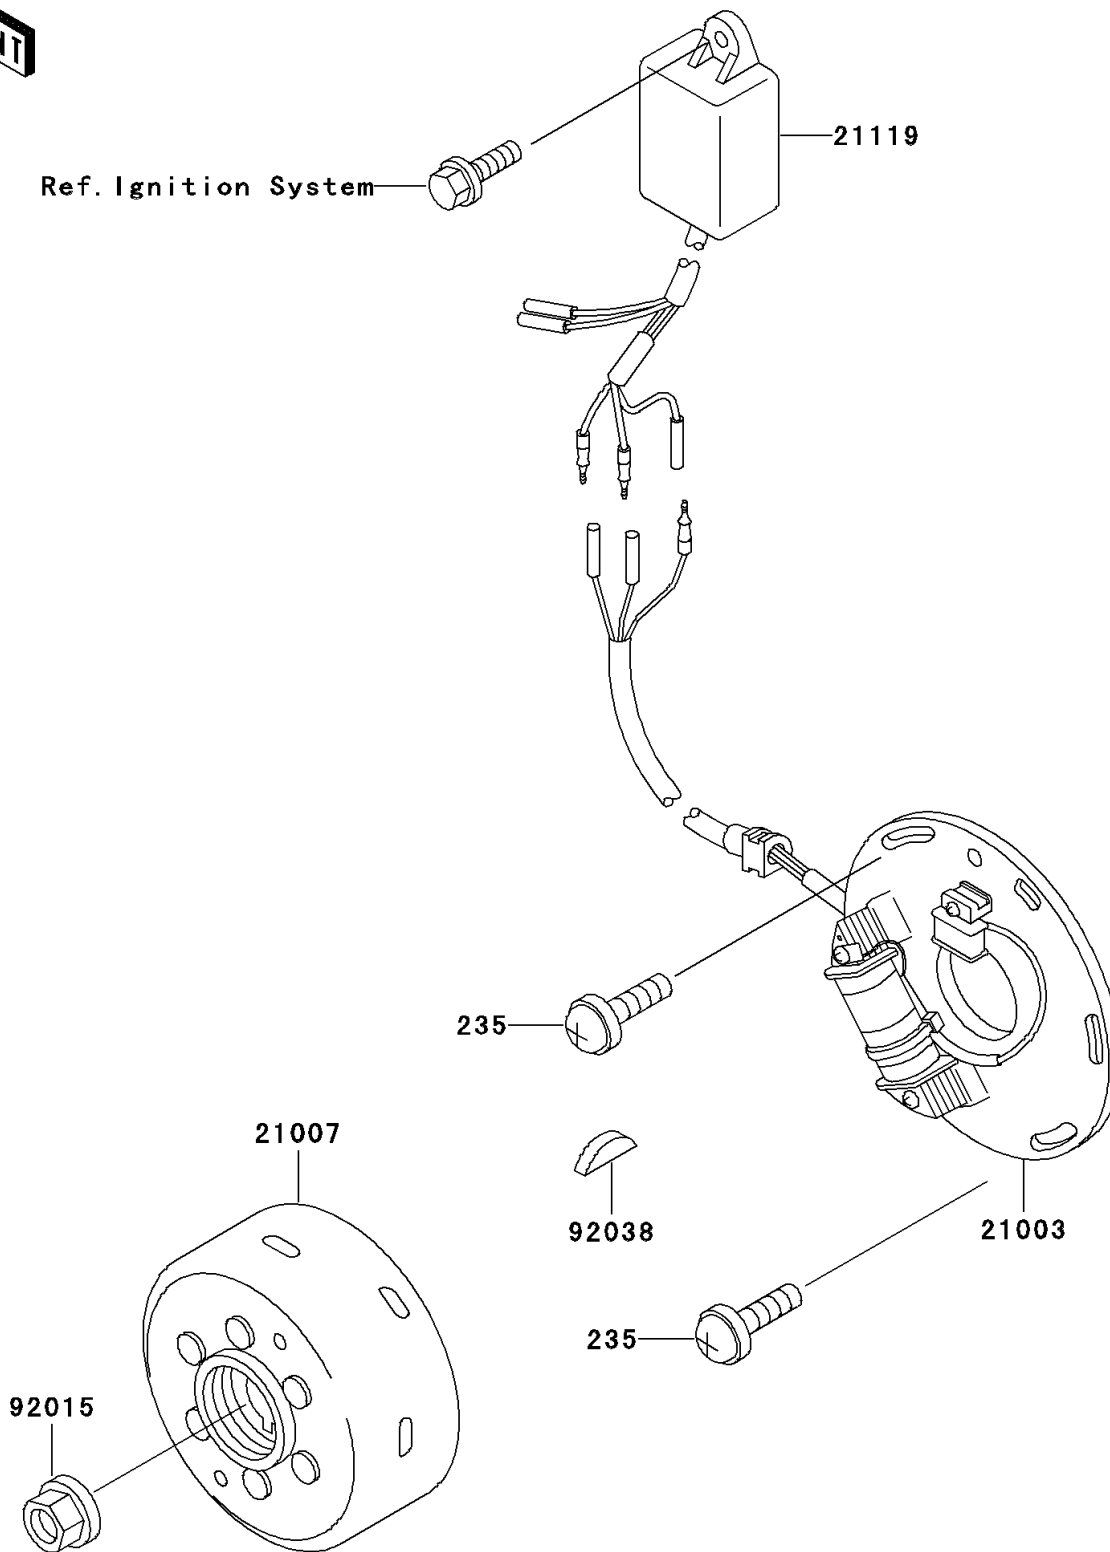

1999 KX500 PARTS DIAGRAM

Generator

E1810

1999 KX500 PARTS LIST

Generator

ITEM NAME	PART NUMBER	QUANTITY
SCREW-PAN-WP-CROS (Ref # 235)	235B0616	1
STATOR (Ref # 21003)	21003-1307	1
ROTOR,MAGNETO (Ref # 21007)	21007-1241	1
IGNITER (Ref # 21119)	21119-1267	1
NUT,FLANGED,12MM (Ref # 92015)	92015-1156	1
KEY,WOODRUFF (Ref # 92038)	92038-001	1