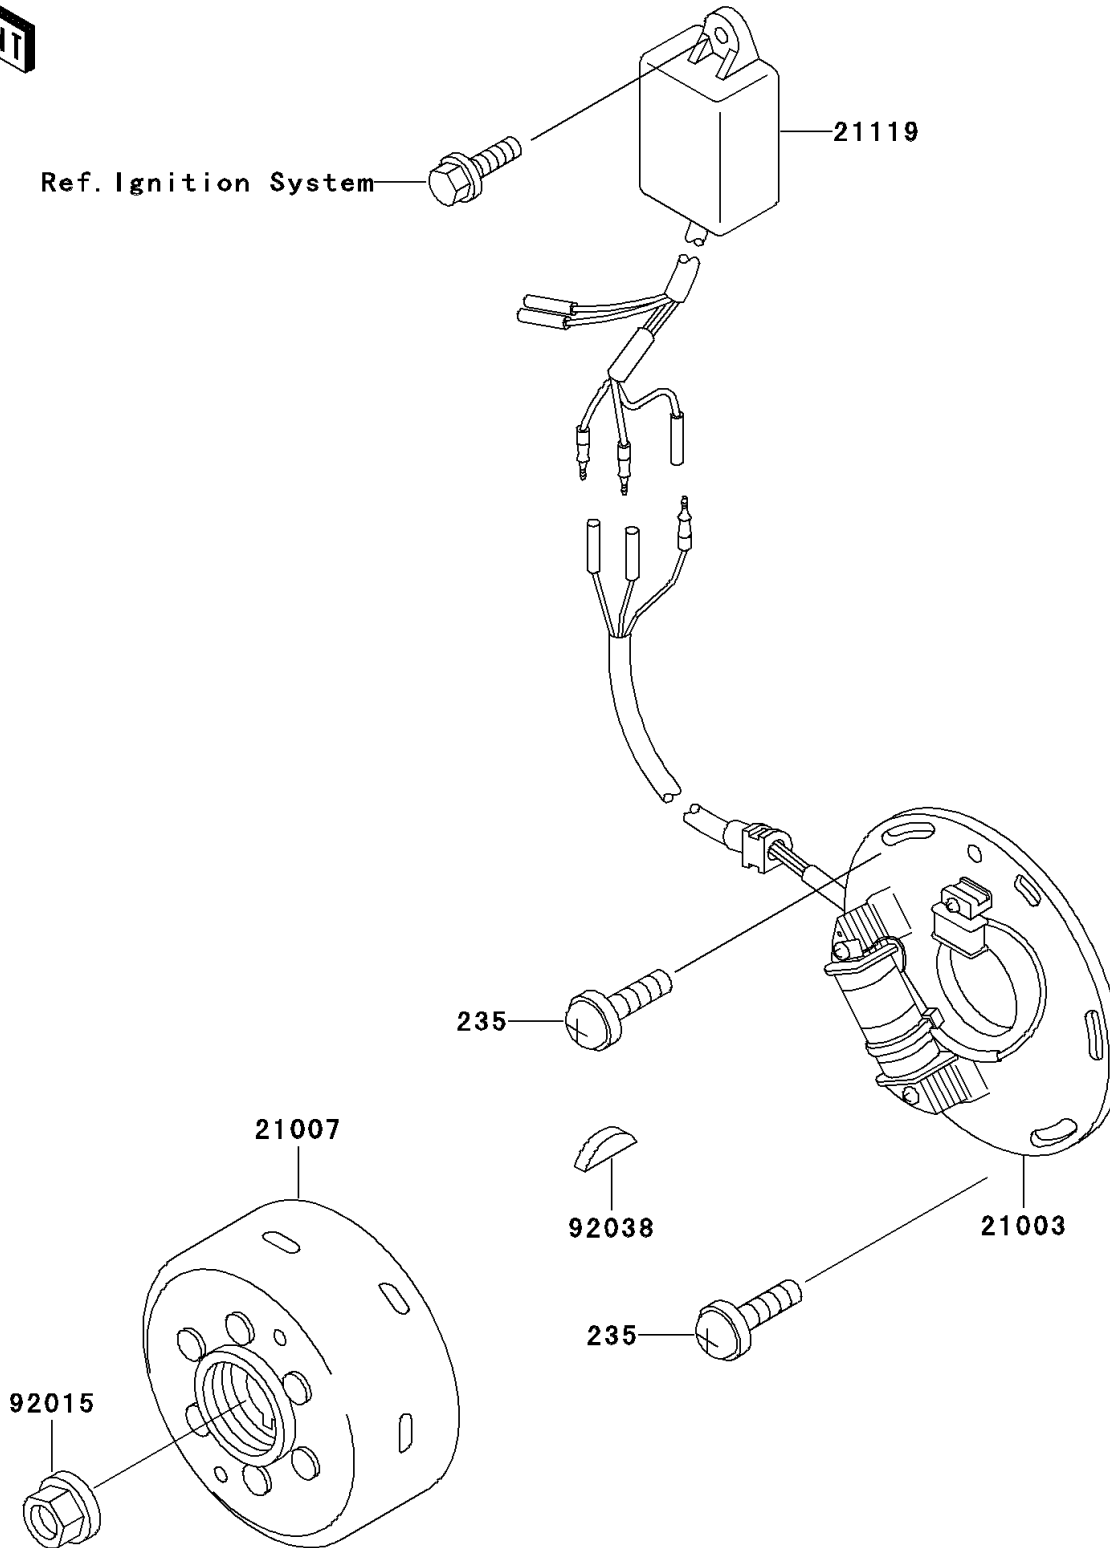

1998 KX500 PARTS DIAGRAM

Generator

E1810

1998 KX500 PARTS LIST

Generator

ITEM NAME	PART NUMBER	QUANTITY
SCREW-PAN-WP-CROS (Ref # 235)	235B0616	2
STATOR (Ref # 21003)	21003-1307	1
ROTOR,MAGNETO (Ref # 21007)	21007-1241	1
IGNITER (Ref # 21119)	21119-1267	1
NUT,FLANGED,12MM (Ref # 92015)	92015-1156	1
KEY,WOODRUFF (Ref # 92038)	92038-001	1