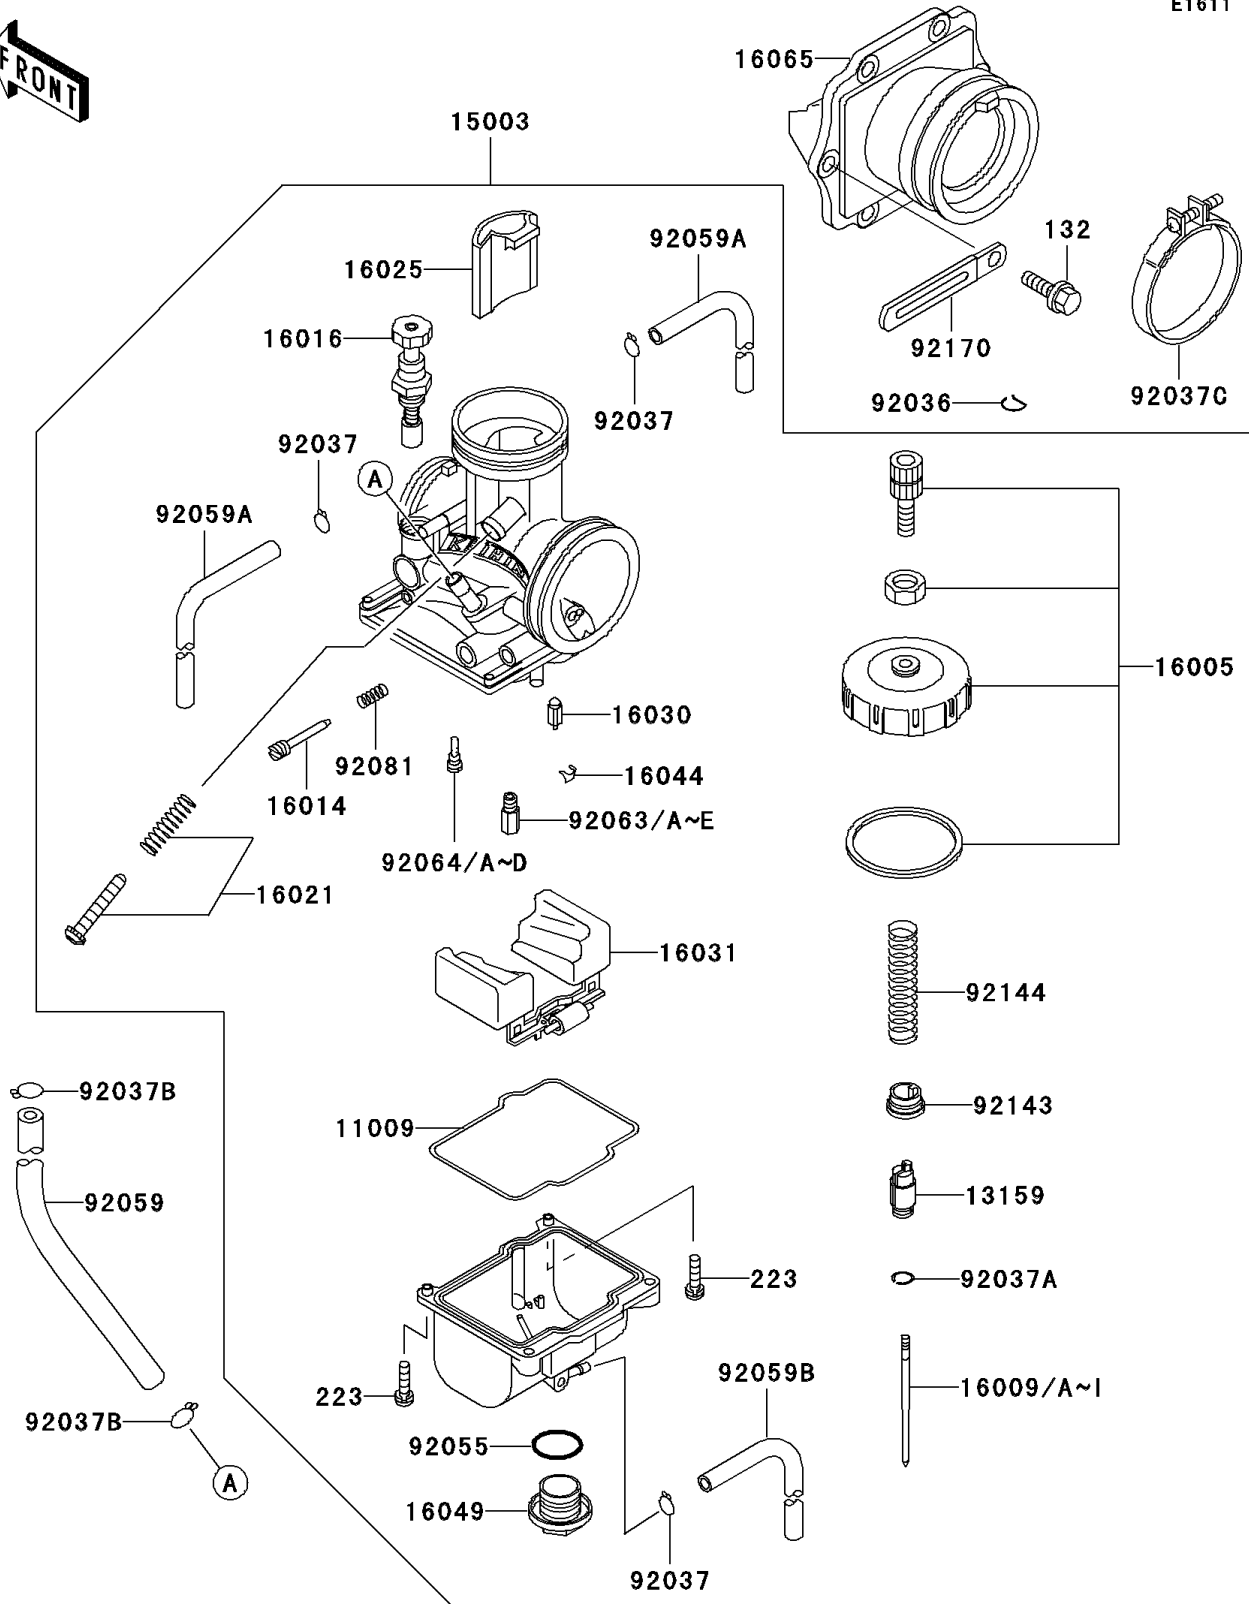

2002 KX500

PARTS DIAGRAM

Carburetor

E1611