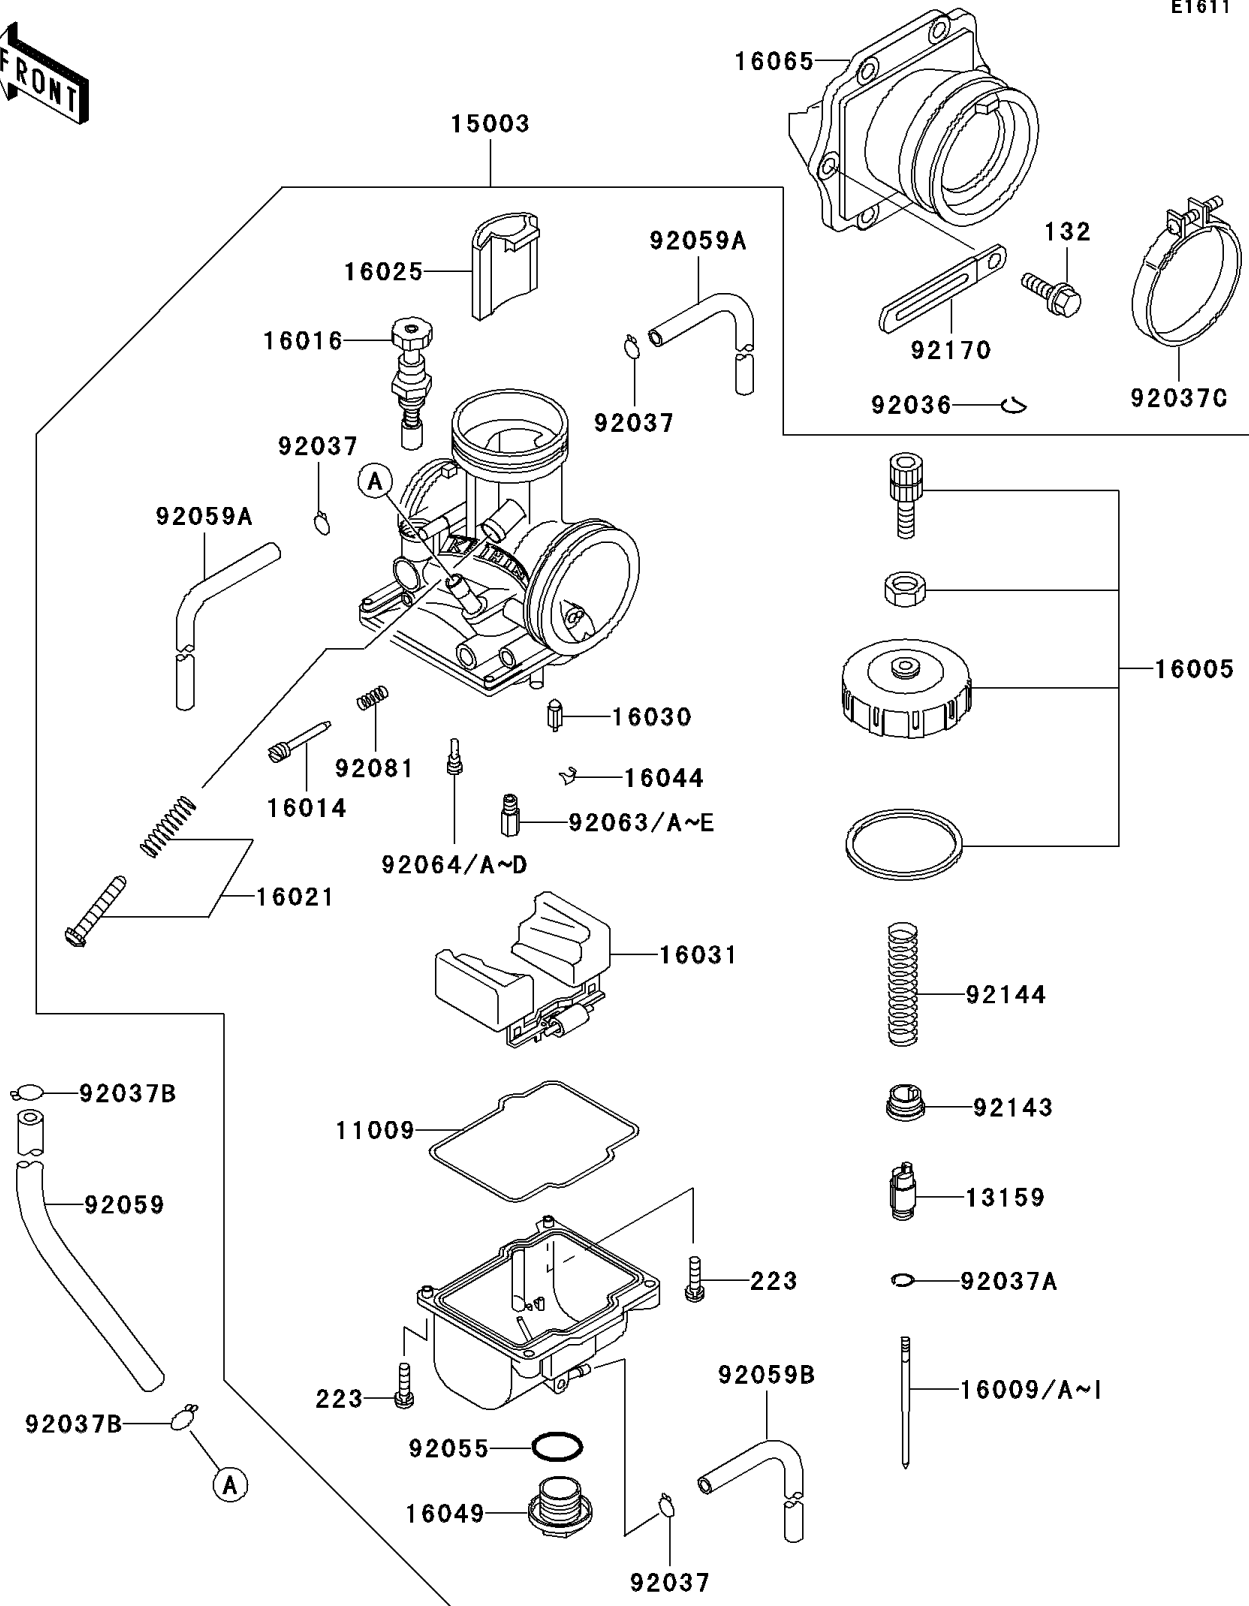

## 2001 KX500 PARTS LIST

Carburetor

ITEM NAME	PART NUMBER	QUANTITY
GASKET,FLOAT CHAMBER (Ref # 11009)	11009-1716	1
CONNECTOR,THROTTLE CABLE (Ref # 13159)	13159-1063	1
CARBURETOR-ASSY (Ref # 15003)	15003-1250	1
TOP-CHAMBER (Ref # 16005)	16005-1068	1
NEEDLE-JET,N82K (Ref # 16009)	16009-1578	1
NEEDLE-JET,N82L (Ref # 16009A)	16009-1579	1
NEEDLE-JET,N82M (Ref # 16009B)	16009-1580	1
NEEDLE-JET,N82N (Ref # 16009C)	16009-1581	1
NEEDLE-JET,N82P (Ref # 16009D)	16009-1582	1
NEEDLE-JET,N89Z (Ref # 16009E)	16009-1609	1
NEEDLE-JET,N89A (Ref # 16009F)	16009-1610	1
NEEDLE-JET,N89B (Ref # 16009G)	16009-1611	1
NEEDLE-JET,N89C (Ref # 16009H)	16009-1612	1
NEEDLE-JET,N89D (Ref # 16009I)	16009-1613	1
SCREW-PILOT AIR (Ref # 16014)	16014-1058	1
PLUNGER (Ref # 16016)	16016-1085	1
SCREW-THROTTLE STOP (Ref # 16021)	16021-1198	1
VALVE-THROTTLE,CA7 (Ref # 16025)	16025-1163	1
VALVE-FLOAT (Ref # 16030)	16030-1057	1
FLOAT (Ref # 16031)	16031-1084	1
CLAMP,FLOAT VALVE (Ref # 16044)	16044-007	1
COVER-MAIN JET (Ref # 16049)	16049-1051	1
HOLDER-CARBURETOR (Ref # 16065)	16065-1180	1
RING-SNAP (Ref # 92036)	92036-018	1
CLAMP,TUBE (Ref # 92037)	92037-1396	1
CLAMP,JET NEEDLE (Ref # 92037A)	92037-1401	1
CLAMP,TUBE (Ref # 92037B)	92037-147	1
CLAMP,55MM (Ref # 92037C)	92037-1486	1
RING-O,MAIN JET COVER (Ref # 92055)	92055-1167	1