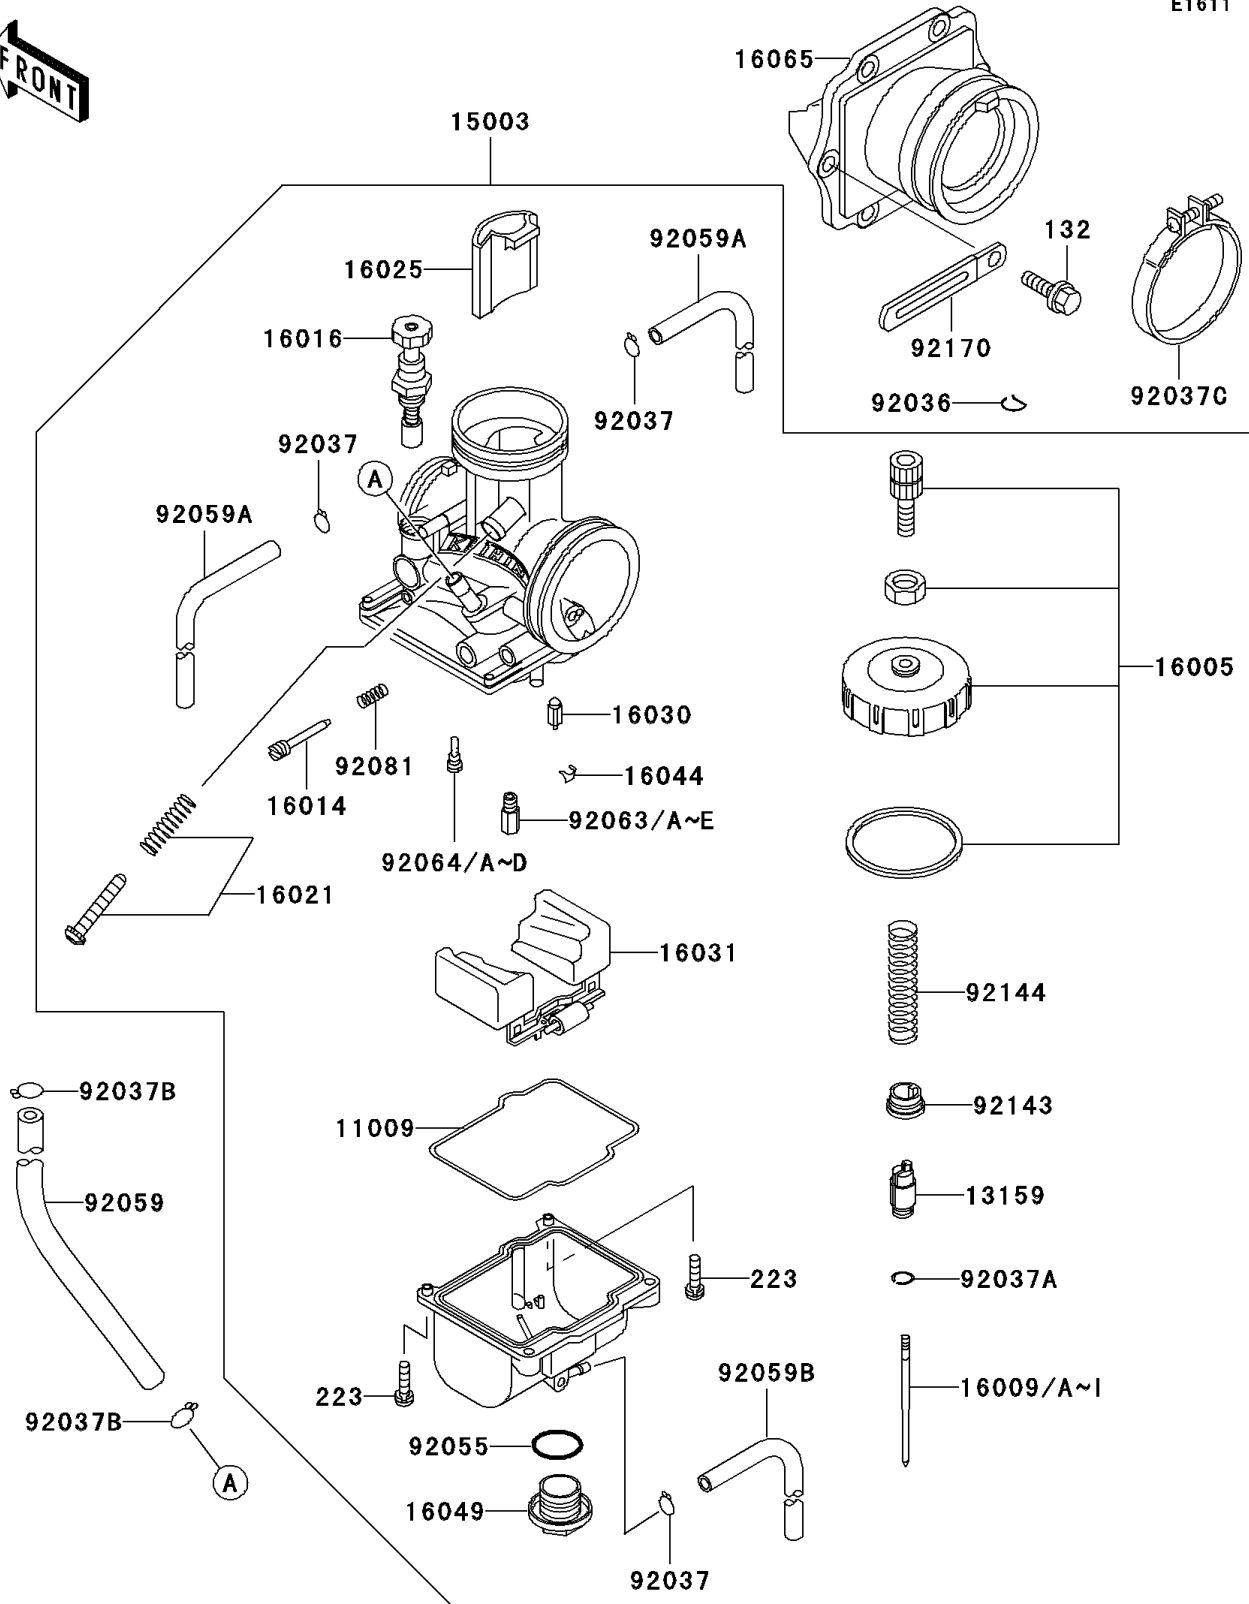

1999 KX500 PARTS DIAGRAM

Carburetor

E1611