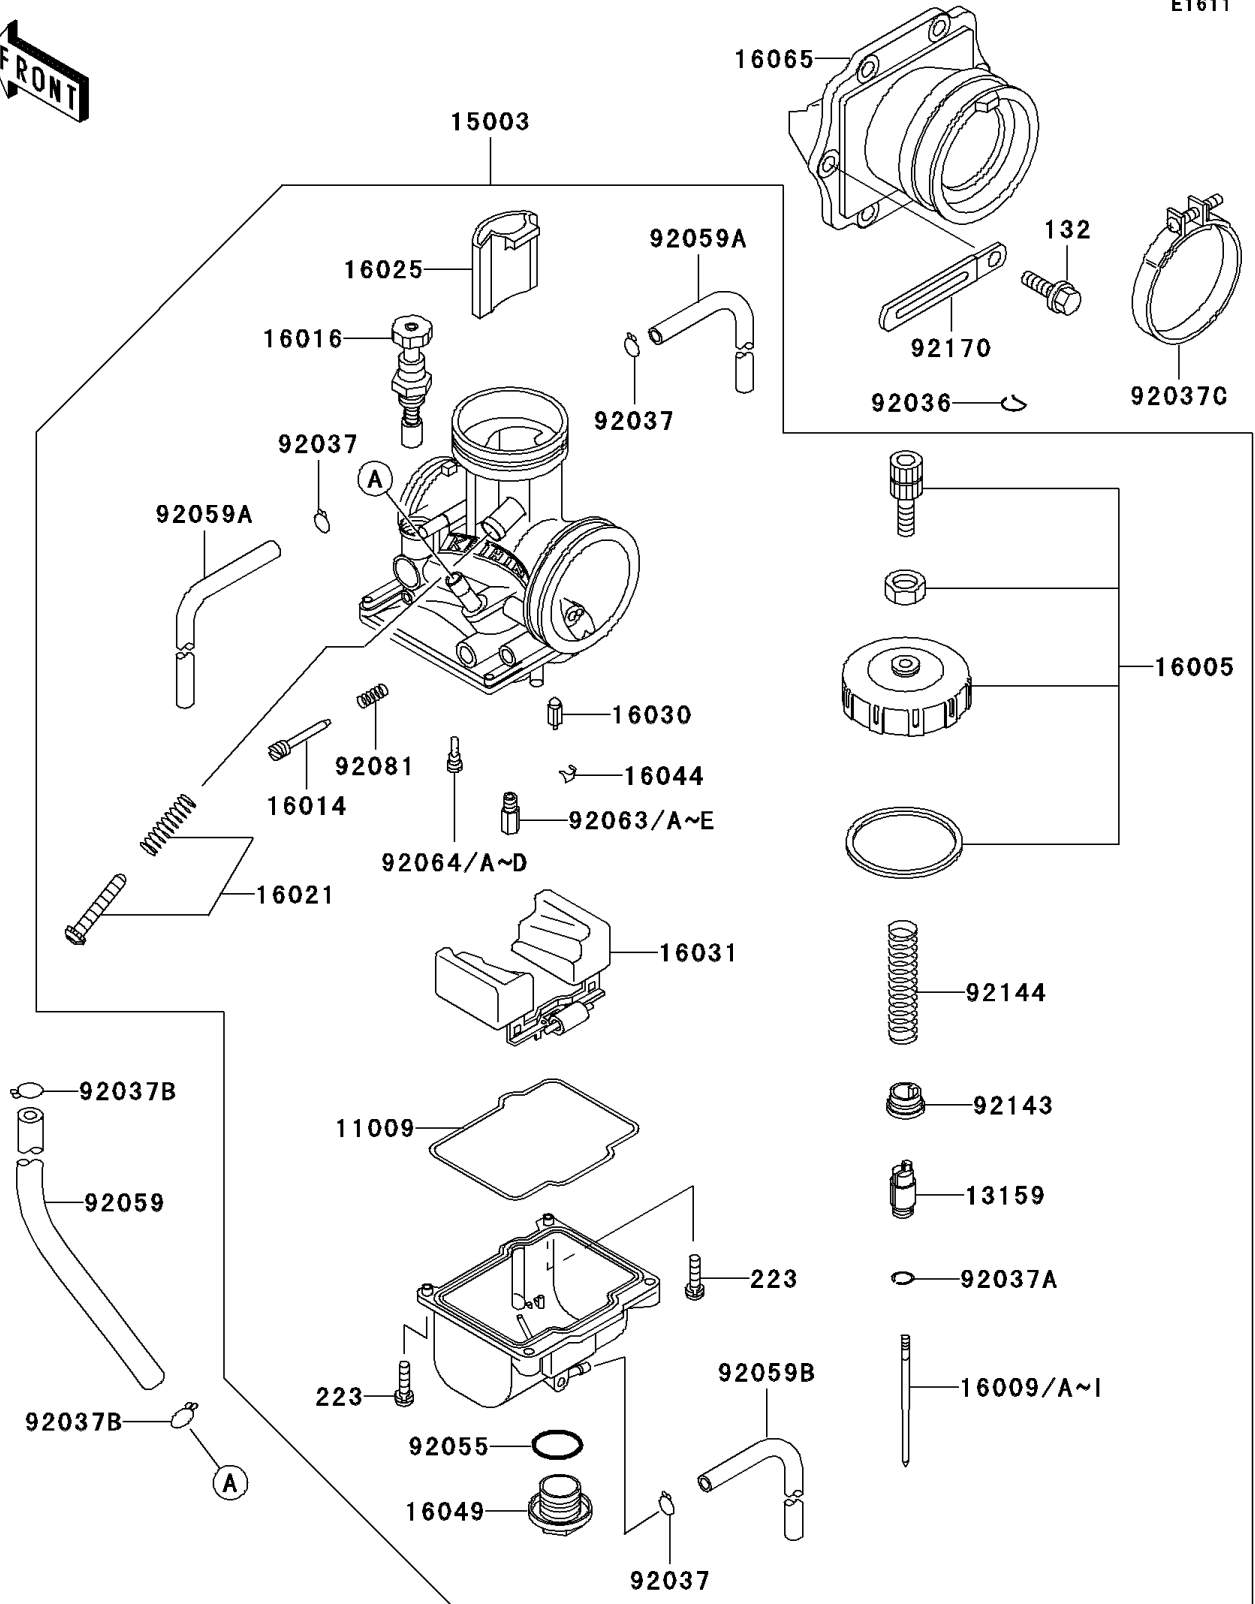

1998 KX500 PARTS DIAGRAM

Carburetor

E1611