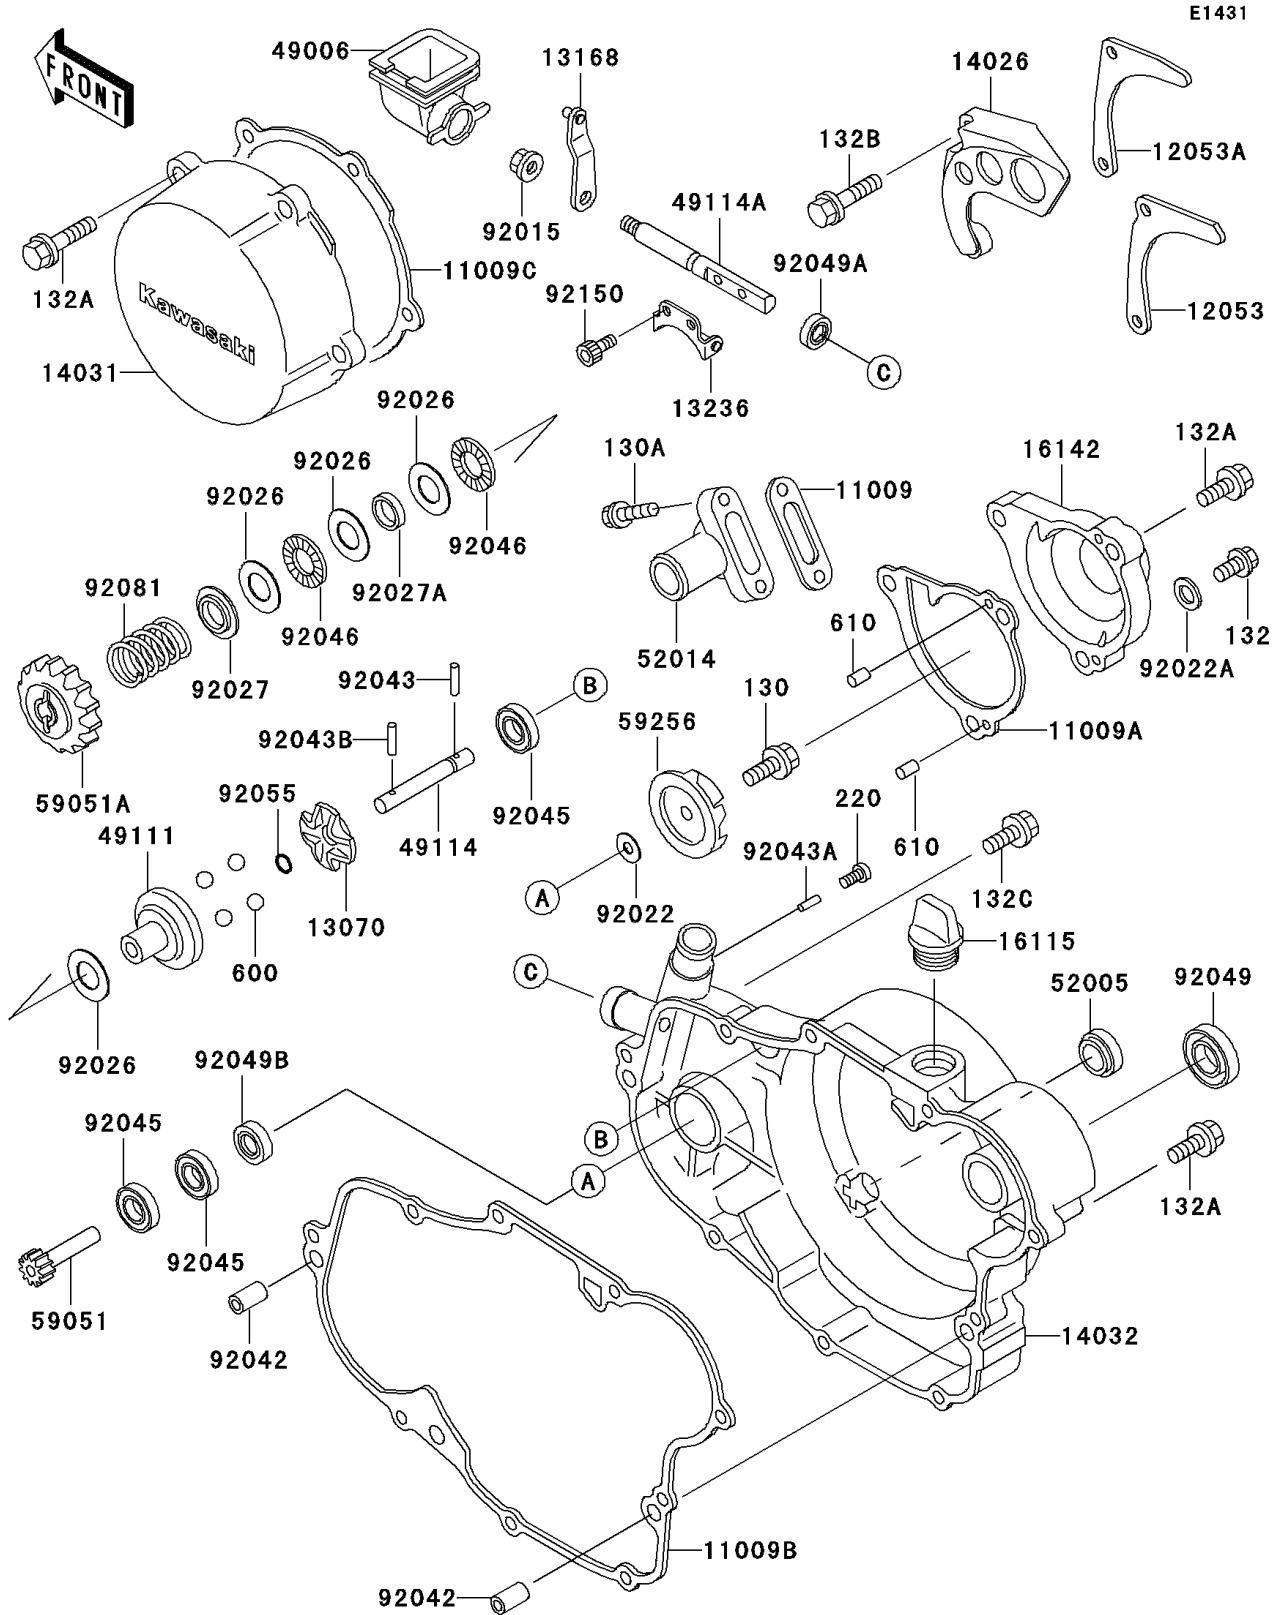

2001 KX500 PARTS DIAGRAM

Engine Cover(s)

2001 KX500 PARTS LIST

Engine Cover(s)

ITEM NAME	PART NUMBER	QUANTITY
GASKET,ELBOW (Ref # 11009)	11009-1952	1
GASKET,WATER PUMP COVER (Ref # 11009A)	11009-1962	1
GASKET,CLUTCH COVER (Ref # 11009B)	11009-1963	1
GASKET,GENERATOR COVER (Ref # 11009C)	11009-1964	1
GUIDE-CHAIN (Ref # 12053)	12053-1172	1
GUIDE-CHAIN (Ref # 12053A)	12053-1206	1
GUIDE (Ref # 13070)	13070-1122	1
LEVER,GOVERNOR (Ref # 13168)	13168-1497	1
LEVER-COMP,GOVERNOR (Ref # 13236)	13236-1250	1
COVER-CHAIN (Ref # 14026)	14026-1174	1
COVER-GENERATOR (Ref # 14031)	14031-1220	1
COVER-CLUTCH (Ref # 14032)	14032-1245	1
CAP-OIL FILLER (Ref # 16115)	16115-018	1
COVER-PUMP (Ref # 16142)	16142-1086	1
BOOT (Ref # 49006)	49006-1179	1
HOLDER-GOVERNOR WEIGHT (Ref # 49111)	49111-1052	1
SHAFT-GOVERNOR (Ref # 49114)	49114-1058	1
SHAFT-GOVERNOR (Ref # 49114A)	49114-1065	1
GAUGE,OIL LEVEL (Ref # 52005)	52005-1055	1
ELBOW (Ref # 52014)	52014-1067	1
GEAR-SPUR,WATER PUMP,11T (Ref # 59051)	59051-1129	1
GEAR-SPUR,GOVERNOR (Ref # 59051A)	59051-1213	1
IMPELLER (Ref # 59256)	59256-1065	1
NUT,FLANGED,6MM (Ref # 92015)	92015-1193	1
WASHER,5.2X13X1 (Ref # 92022)	92022-1380	1
WASHER,6.2X11X1 (Ref # 92022A)	92022-304	1
SPACER,15X28X1 (Ref # 92026)	92026-1238	4
COLLAR (Ref # 92027)	92027-1838	1
COLLAR,15.2X17X4 (Ref # 92027A)	92027-1839	1