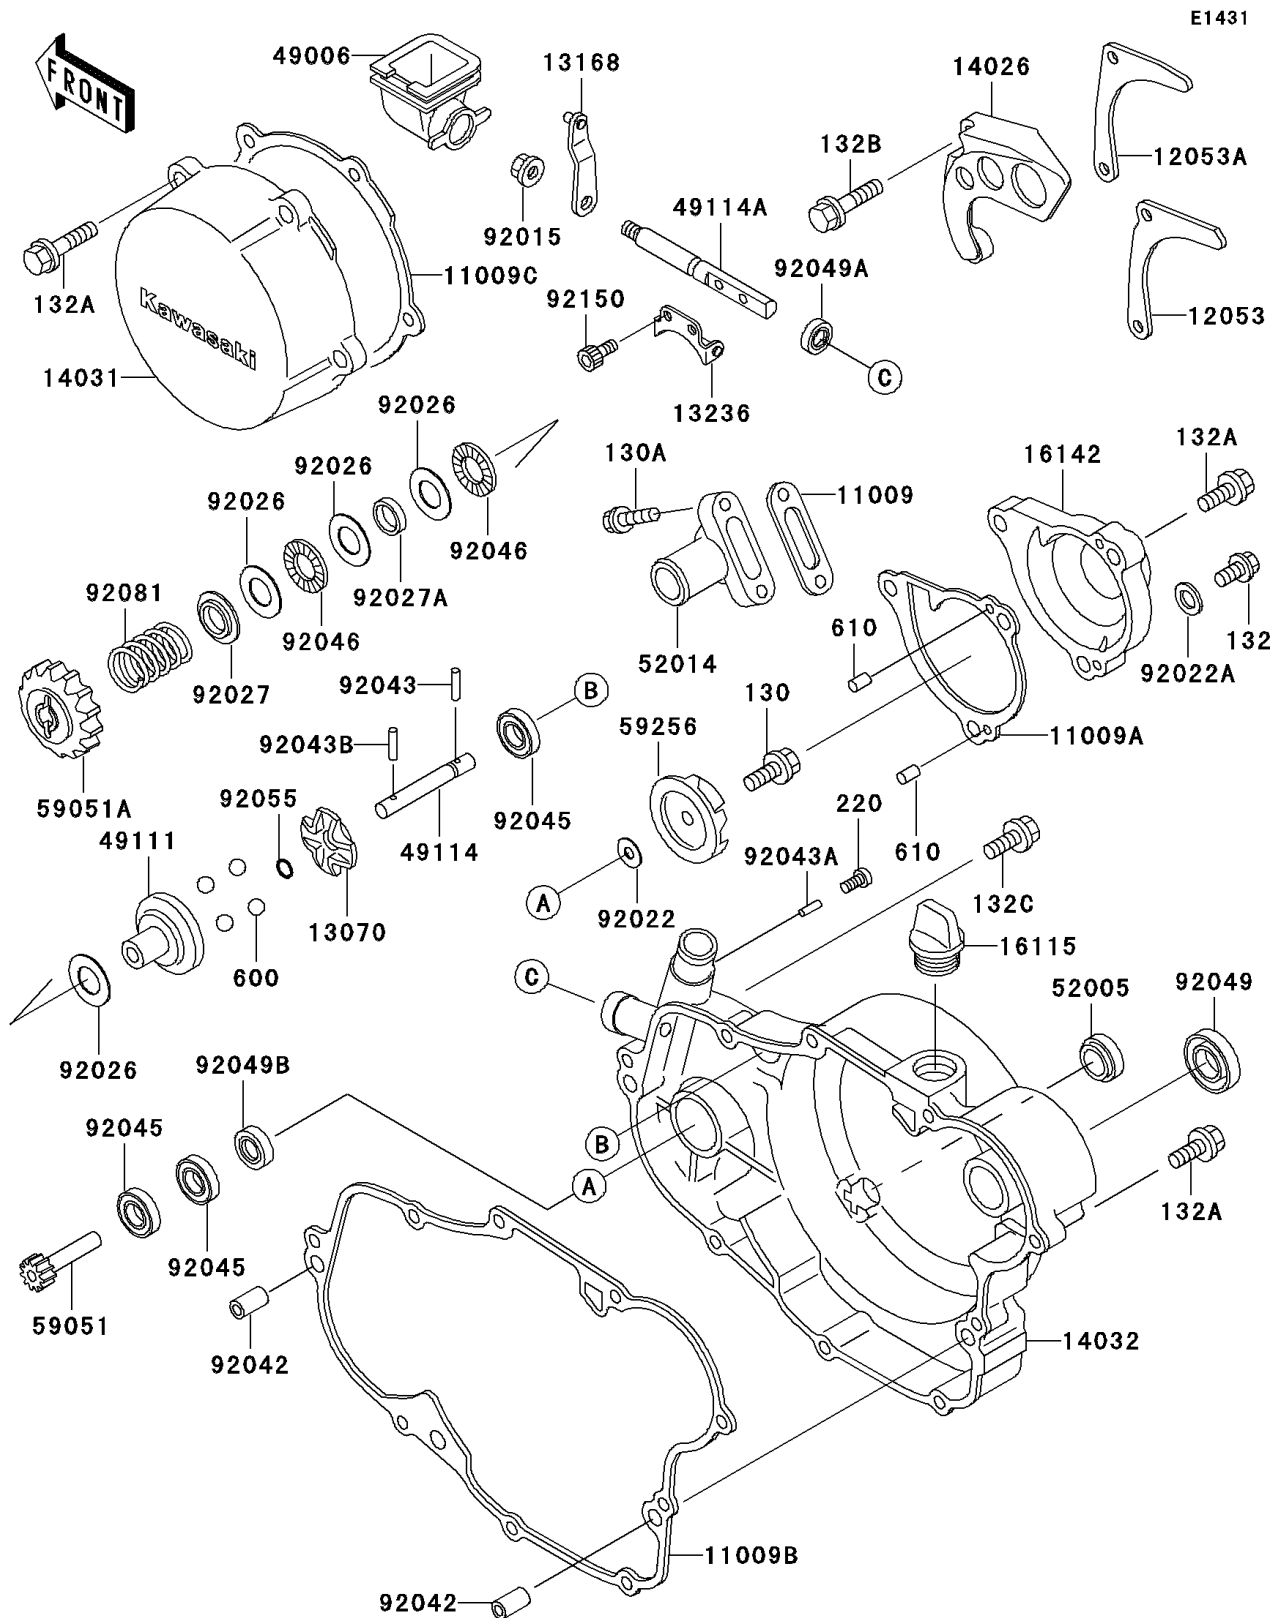

1999 KX500 PARTS DIAGRAM

Engine Cover(s)

1999 KX500 PARTS LIST

Engine Cover(s)

ITEM NAME	PART NUMBER	QUANTITY
GASKET,ELBOW (Ref # 11009)	11009-1952	1
GASKET,WATER PUMP COVER (Ref # 11009A)	11009-1962	1
GASKET,CLUTCH COVER (Ref # 11009B)	11009-1963	1
GASKET,GENERATOR COVER (Ref # 11009C)	11009-1964	1
GUIDE-CHAIN (Ref # 12053)	12053-1172	1
GUIDE-CHAIN (Ref # 12053A)	12053-1206	1
GUIDE (Ref # 13070)	13070-1122	1
LEVER,GOVERNOR (Ref # 13168)	13168-1497	1
LEVER-COMP,GOVERNOR (Ref # 13236)	13236-1250	1
COVER-CHAIN (Ref # 14026)	14026-1174	1
COVER-GENERATOR (Ref # 14031)	14031-1220	1
COVER-CLUTCH (Ref # 14032)	14032-1245	1
CAP-OIL FILLER (Ref # 16115)	16115-018	1
COVER-PUMP (Ref # 16142)	16142-1086	1
BOOT (Ref # 49006)	49006-1179	1
HOLDER-GOVERNOR WEIGHT (Ref # 49111)	49111-1052	1
SHAFT-GOVERNOR (Ref # 49114)	49114-1058	1
SHAFT-GOVERNOR (Ref # 49114A)	49114-1065	1
GAUGE,OIL LEVEL (Ref # 52005)	52005-1055	1
ELBOW (Ref # 52014)	52014-1067	1
GEAR-SPUR,WATER PUMP,11T (Ref # 59051)	59051-1129	1
GEAR-SPUR,GOVERNOR (Ref # 59051A)	59051-1213	1
IMPELLER (Ref # 59256)	59256-1065	1
NUT,FLANGED,6MM (Ref # 92015)	92015-1193	1
WASHER,5.2X13X1 (Ref # 92022)	92022-1380	1
WASHER,6.2X11X1 (Ref # 92022A)	92022-304	1
SPACER,15X28X1 (Ref # 92026)	92026-1238	1
COLLAR (Ref # 92027)	92027-1838	1
COLLAR,15.2X17X4 (Ref # 92027A)	92027-1839	1