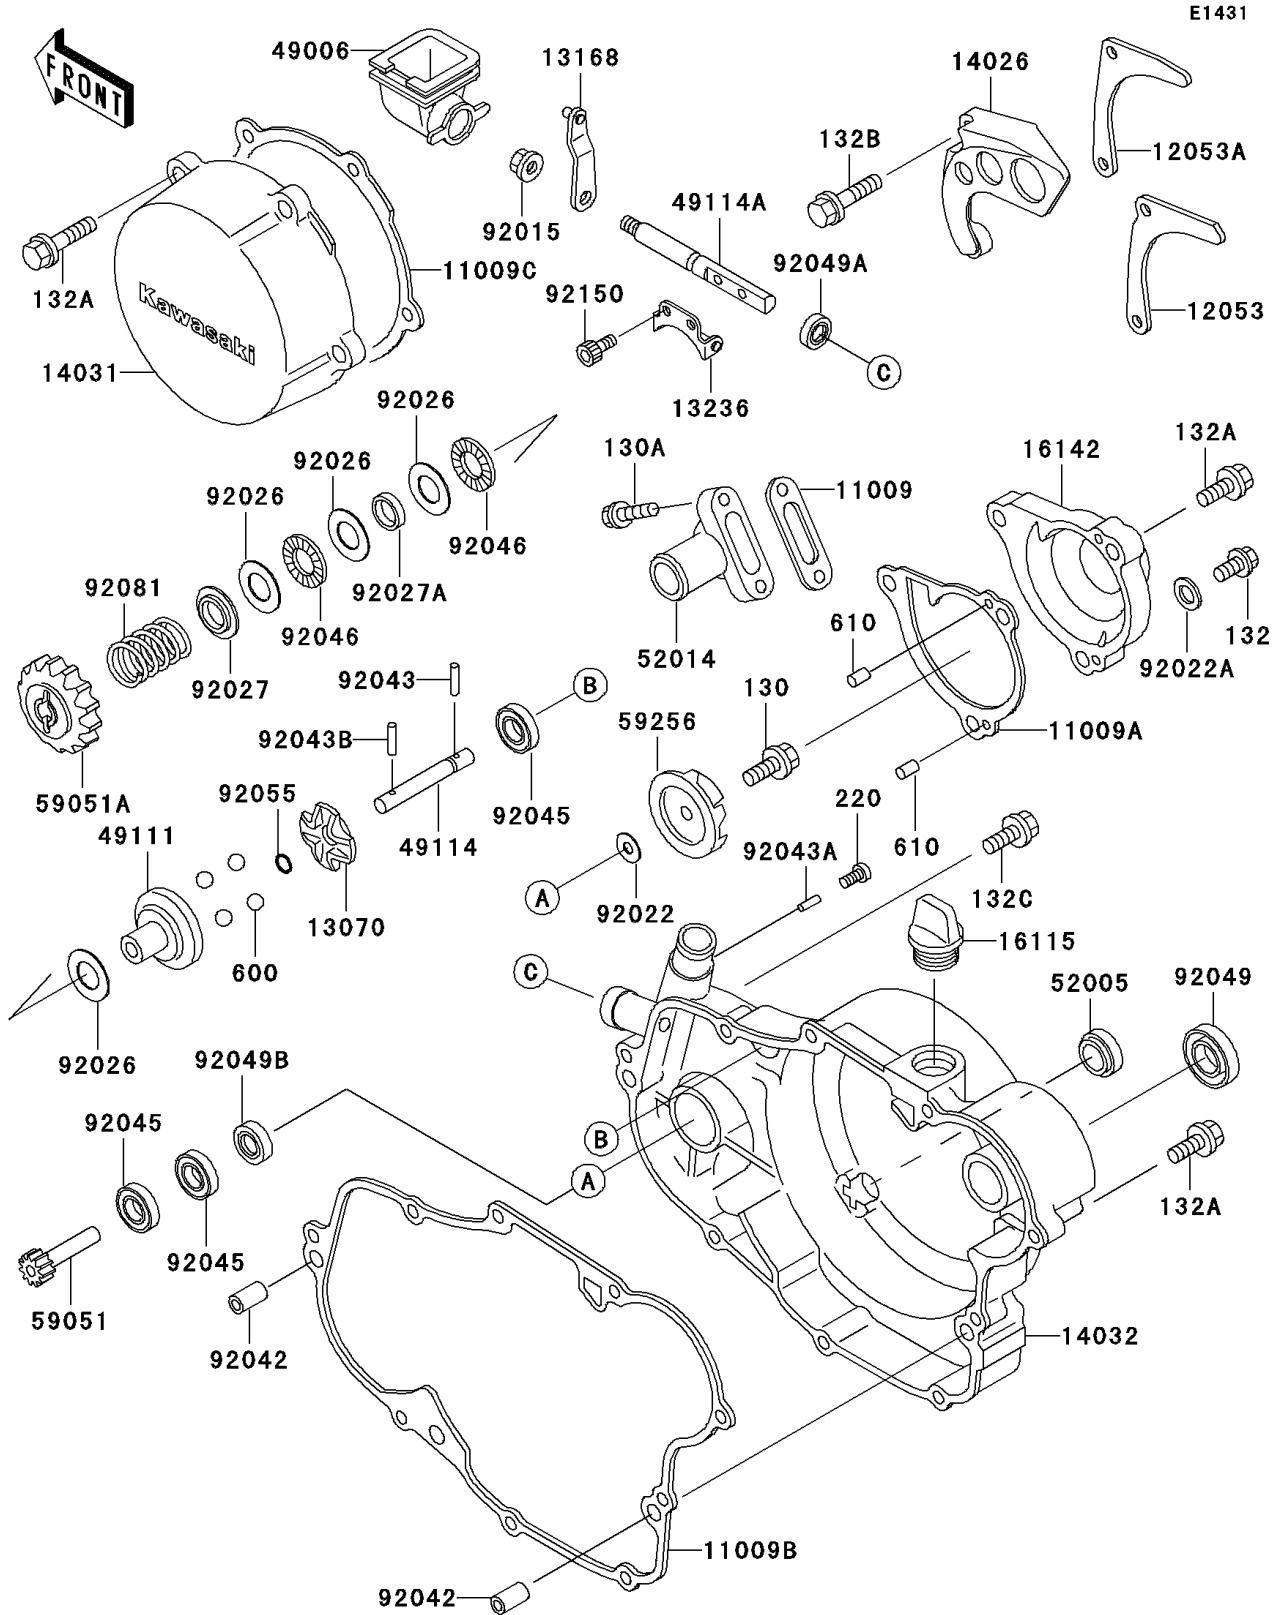

# 1998 KX500 PARTS DIAGRAM

Engine Cover(s)

## Engine Cover(s)

ITEM NAME	PART NUMBER	QUANTITY
GASKET,ELBOW (Ref # 11009)	11009-1952	1
GASKET,WATER PUMP COVER (Ref # 11009A)	11009-1962	1
GASKET,CLUTCH COVER (Ref # 11009B)	11009-1963	1
GASKET,GENERATOR COVER (Ref # 11009C)	11009-1964	1
GUIDE-CHAIN (Ref # 12053)	12053-1172	1
GUIDE-CHAIN (Ref # 12053A)	12053-1206	1
GUIDE (Ref # 13070)	13070-1122	1
LEVER,GOVERNOR (Ref # 13168)	13168-1497	1
LEVER-COMP,GOVERNOR (Ref # 13236)	13236-1250	1
COVER-CHAIN (Ref # 14026)	14026-1174	1
COVER-GENERATOR (Ref # 14031)	14031-1220	1
COVER-CLUTCH (Ref # 14032)	14032-1245	1
CAP-OIL FILLER (Ref # 16115)	16115-018	1
COVER-PUMP (Ref # 16142)	16142-1086	1
BOOT (Ref # 49006)	49006-1179	1
HOLDER-GOVERNOR WEIGHT (Ref # 49111)	49111-1052	1
SHAFT-GOVERNOR (Ref # 49114)	49114-1058	1
SHAFT-GOVERNOR (Ref # 49114A)	49114-1065	1
GAUGE,OIL LEVEL (Ref # 52005)	52005-1055	1
ELBOW (Ref # 52014)	52014-1067	1
GEAR-SPUR,WATER PUMP,11T (Ref # 59051)	59051-1129	1
GEAR-SPUR,GOVERNOR (Ref # 59051A)	59051-1213	1
IMPELLER (Ref # 59256)	59256-1065	1
NUT,FLANGED,6MM (Ref # 92015)	92015-1193	1
WASHER,5.2X13X1 (Ref # 92022)	92022-1380	1
WASHER,6.2X11X1 (Ref # 92022A)	92022-304	1
SPACER,15X28X1 (Ref # 92026)	92026-1238	4
COLLAR (Ref # 92027)	92027-1838	1
COLLAR,15.2X17X4 (Ref # 92027A)	92027-1839	1