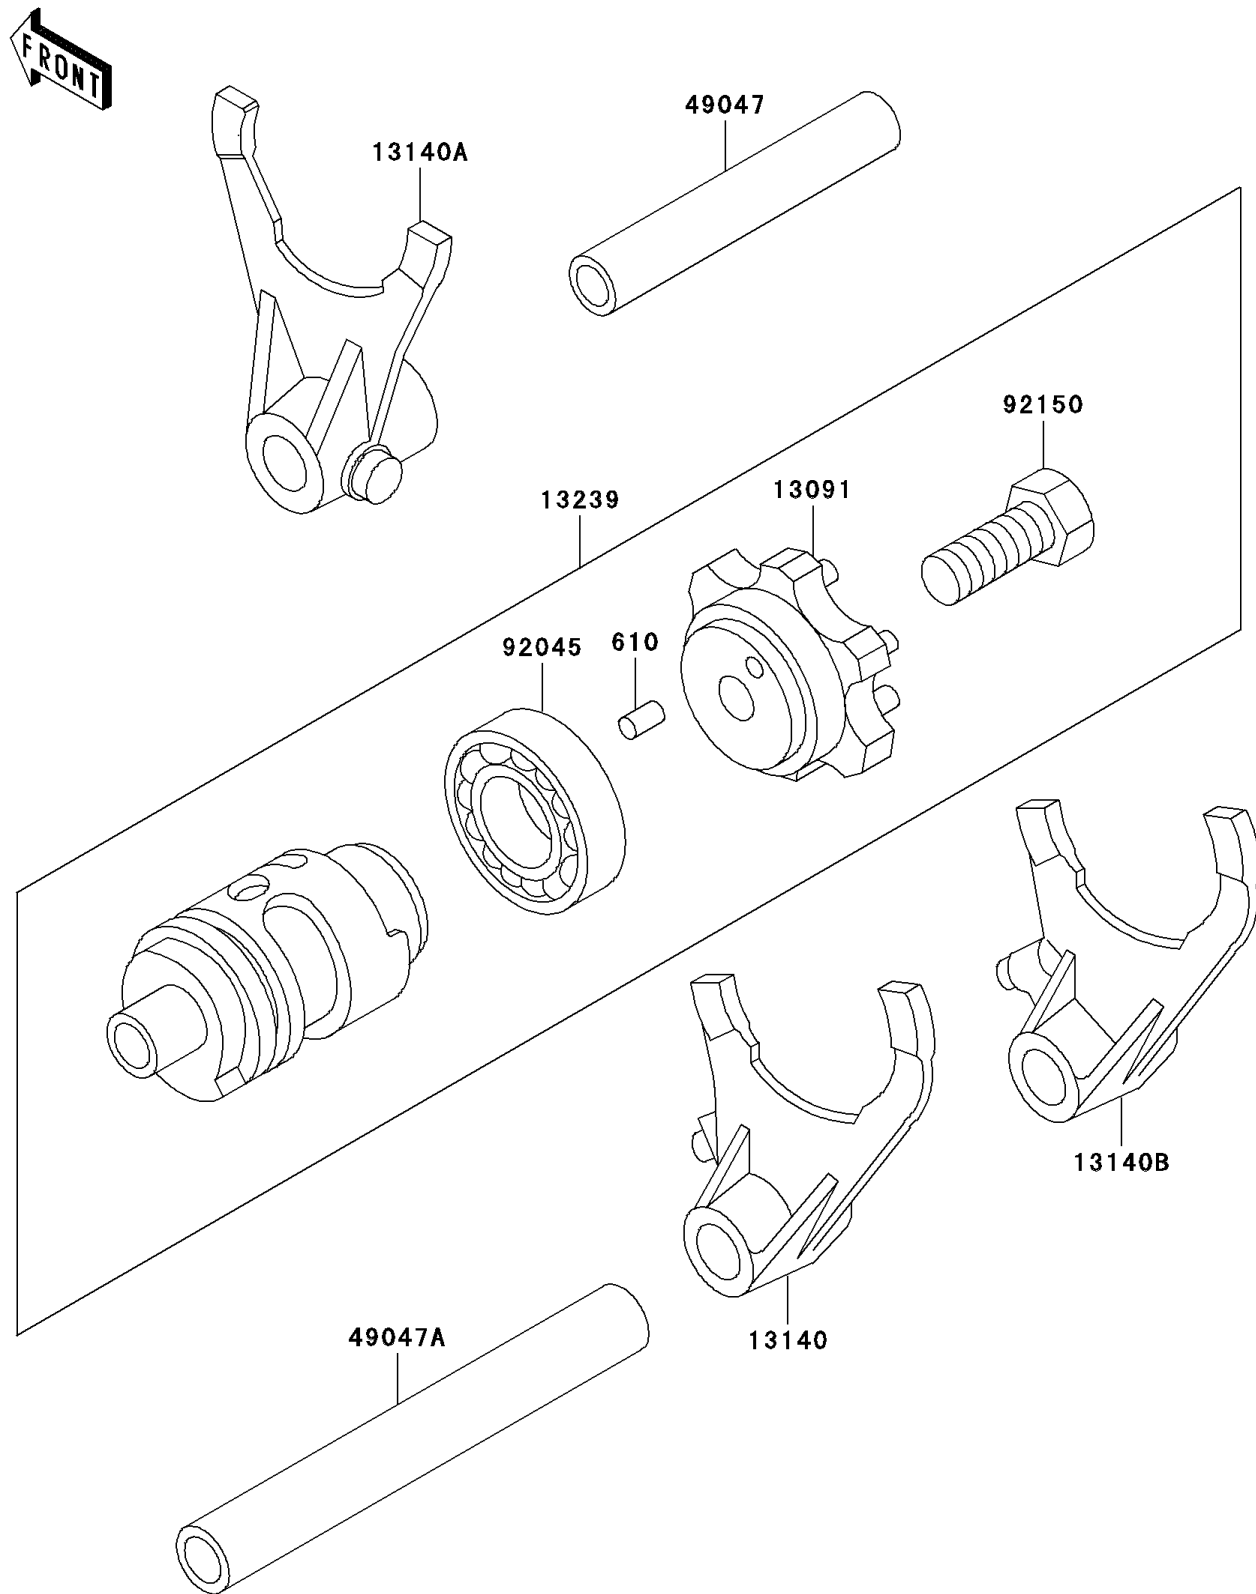

## 2001 KX500 PARTS DIAGRAM

Gear Change Drum/Shift Fork(s)

E1362

## 2001 KX500 PARTS LIST

Gear Change Drum/Shift Fork(s)

ITEM NAME	PART NUMBER	QUANTITY
ROLLER,4X8 (Ref # 610)	610A0408	1
HOLDER,CHANGE DRUM (Ref # 13091)	13091-1555	1
FORK-SHIFT,2ND&3RD (Ref # 13140)	13140-1058	1
FORK-SHIFT,4TH&TOP (Ref # 13140A)	13140-1059	1
FORK-SHIFT,LOW (Ref # 13140B)	13140-1142	1
DRUM-ASSY-CHANGE (Ref # 13239)	13239-1143	1
ROD-SHIFT,5.9X10X64.5 (Ref # 49047)	49047-1063	1
ROD-SHIFT,5.9X10X81 (Ref # 49047A)	49047-1064	1
BEARING-BALL,#6905 (Ref # 92045)	92045-036	1
BOLT,8X18 (Ref # 92150)	92150-1490	1