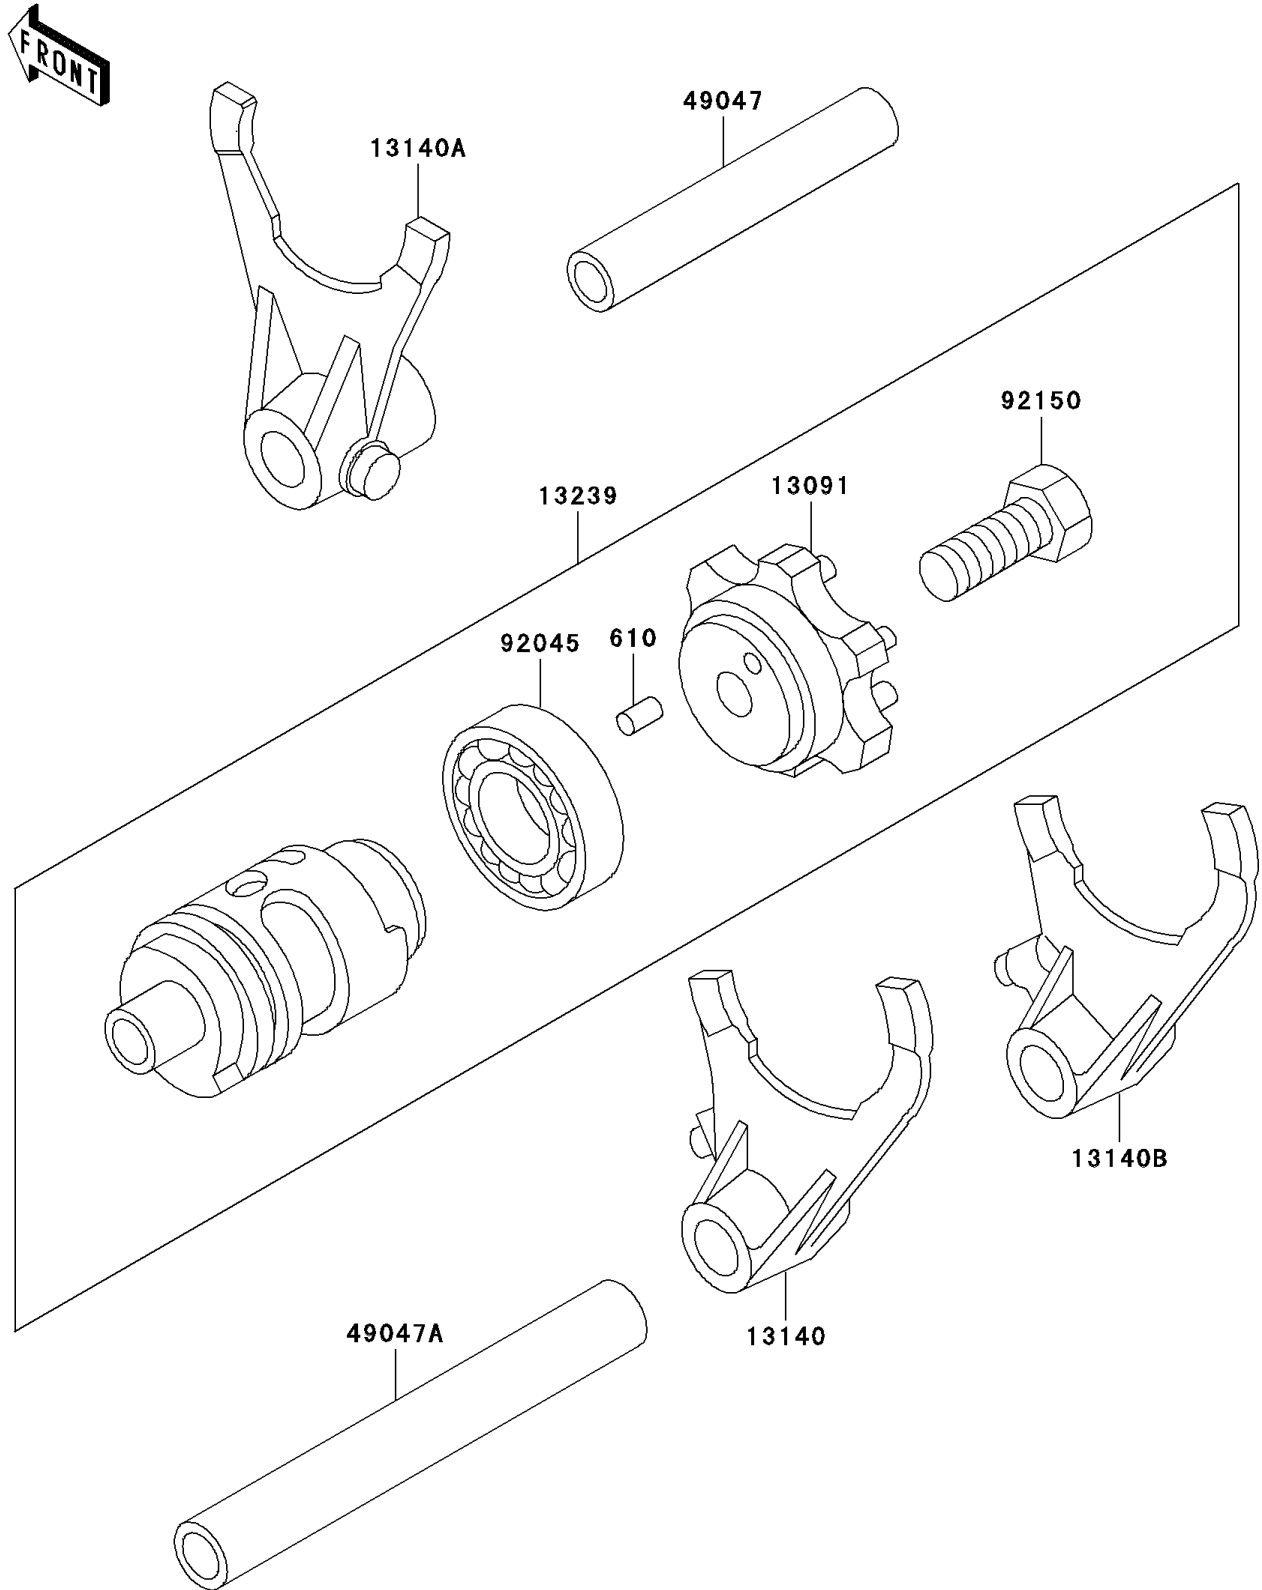

2001 KX500 PARTS DIAGRAM

Gear Change Drum/Shift Fork(s)

E1362

2001 KX500 PARTS LIST

Gear Change Drum/Shift Fork(s)

| ITEM NAME | PART NUMBER | QUANTITY |
|-------------------------------------|-------------|----------|
| ROLLER,4X8 (Ref # 610) | 610A0408 | 1 |
| HOLDER,CHANGE DRUM (Ref # 13091) | 13091-1555 | 1 |
| FORK-SHIFT,2ND&3RD (Ref # 13140) | 13140-1058 | 1 |
| FORK-SHIFT,4TH&TOP (Ref # 13140A) | 13140-1059 | 1 |
| FORK-SHIFT,LOW (Ref # 13140B) | 13140-1142 | 1 |
| DRUM-ASSY-CHANGE (Ref # 13239) | 13239-1143 | 1 |
| ROD-SHIFT,5.9X10X64.5 (Ref # 49047) | 49047-1063 | 1 |
| ROD-SHIFT,5.9X10X81 (Ref # 49047A) | 49047-1064 | 1 |
| BEARING-BALL,#6905 (Ref # 92045) | 92045-036 | 1 |
| BOLT,8X18 (Ref # 92150) | 92150-1490 | 1 |