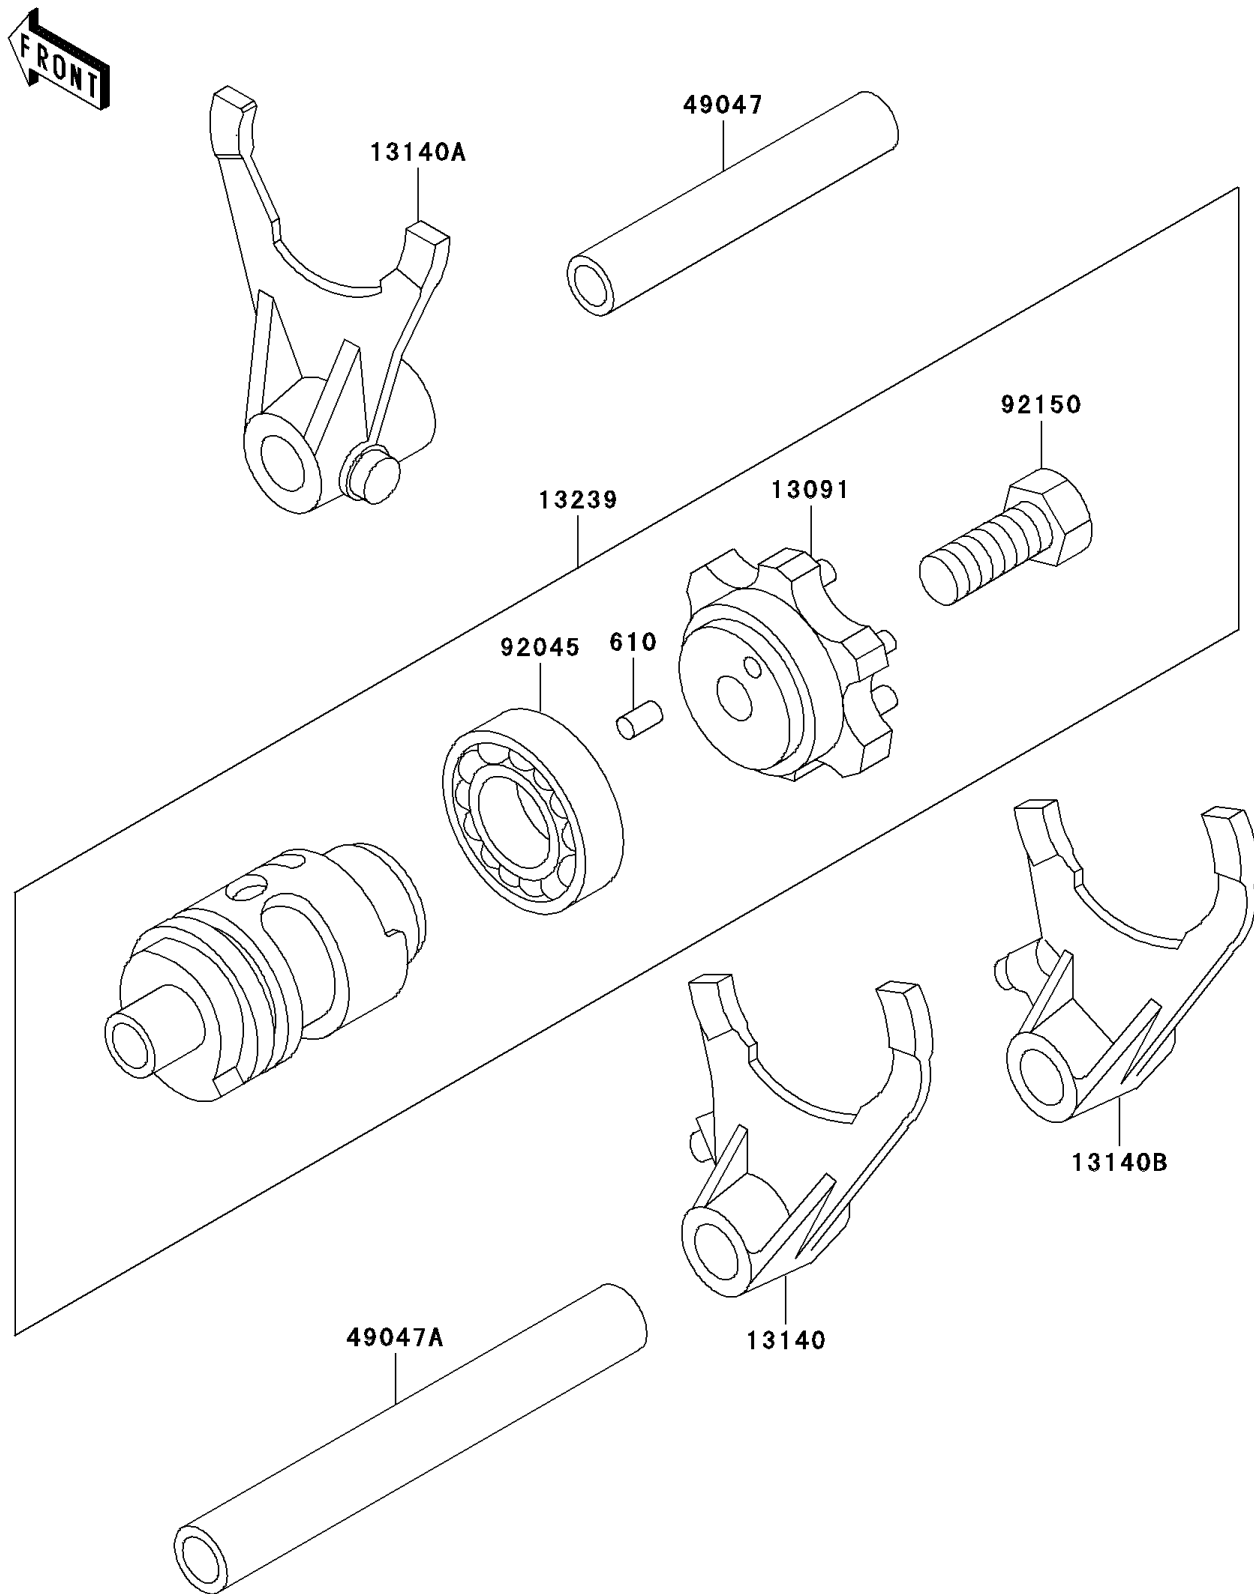

1999 KX500 PARTS DIAGRAM

Gear Change Drum/Shift Fork(s)

E1362

1999 KX500 PARTS LIST

Gear Change Drum/Shift Fork(s)

ITEM NAME	PART NUMBER	QUANTITY
ROLLER,4X8 (Ref # 610)	610A0408	1
HOLDER,CHANGE DRUM (Ref # 13091)	13091-1555	1
FORK-SHIFT,2ND&3RD (Ref # 13140)	13140-1058	1
FORK-SHIFT,4TH&TOP (Ref # 13140A)	13140-1059	1
FORK-SHIFT,LOW (Ref # 13140B)	13140-1142	1
DRUM-ASSY-CHANGE (Ref # 13239)	13239-1143	1
ROD-SHIFT,5.9X10X64.5 (Ref # 49047)	49047-1063	1
ROD-SHIFT,5.9X10X81 (Ref # 49047A)	49047-1064	1
BEARING-BALL,#6905 (Ref # 92045)	92045-036	1
BOLT,8X18 (Ref # 92150)	92150-1490	1