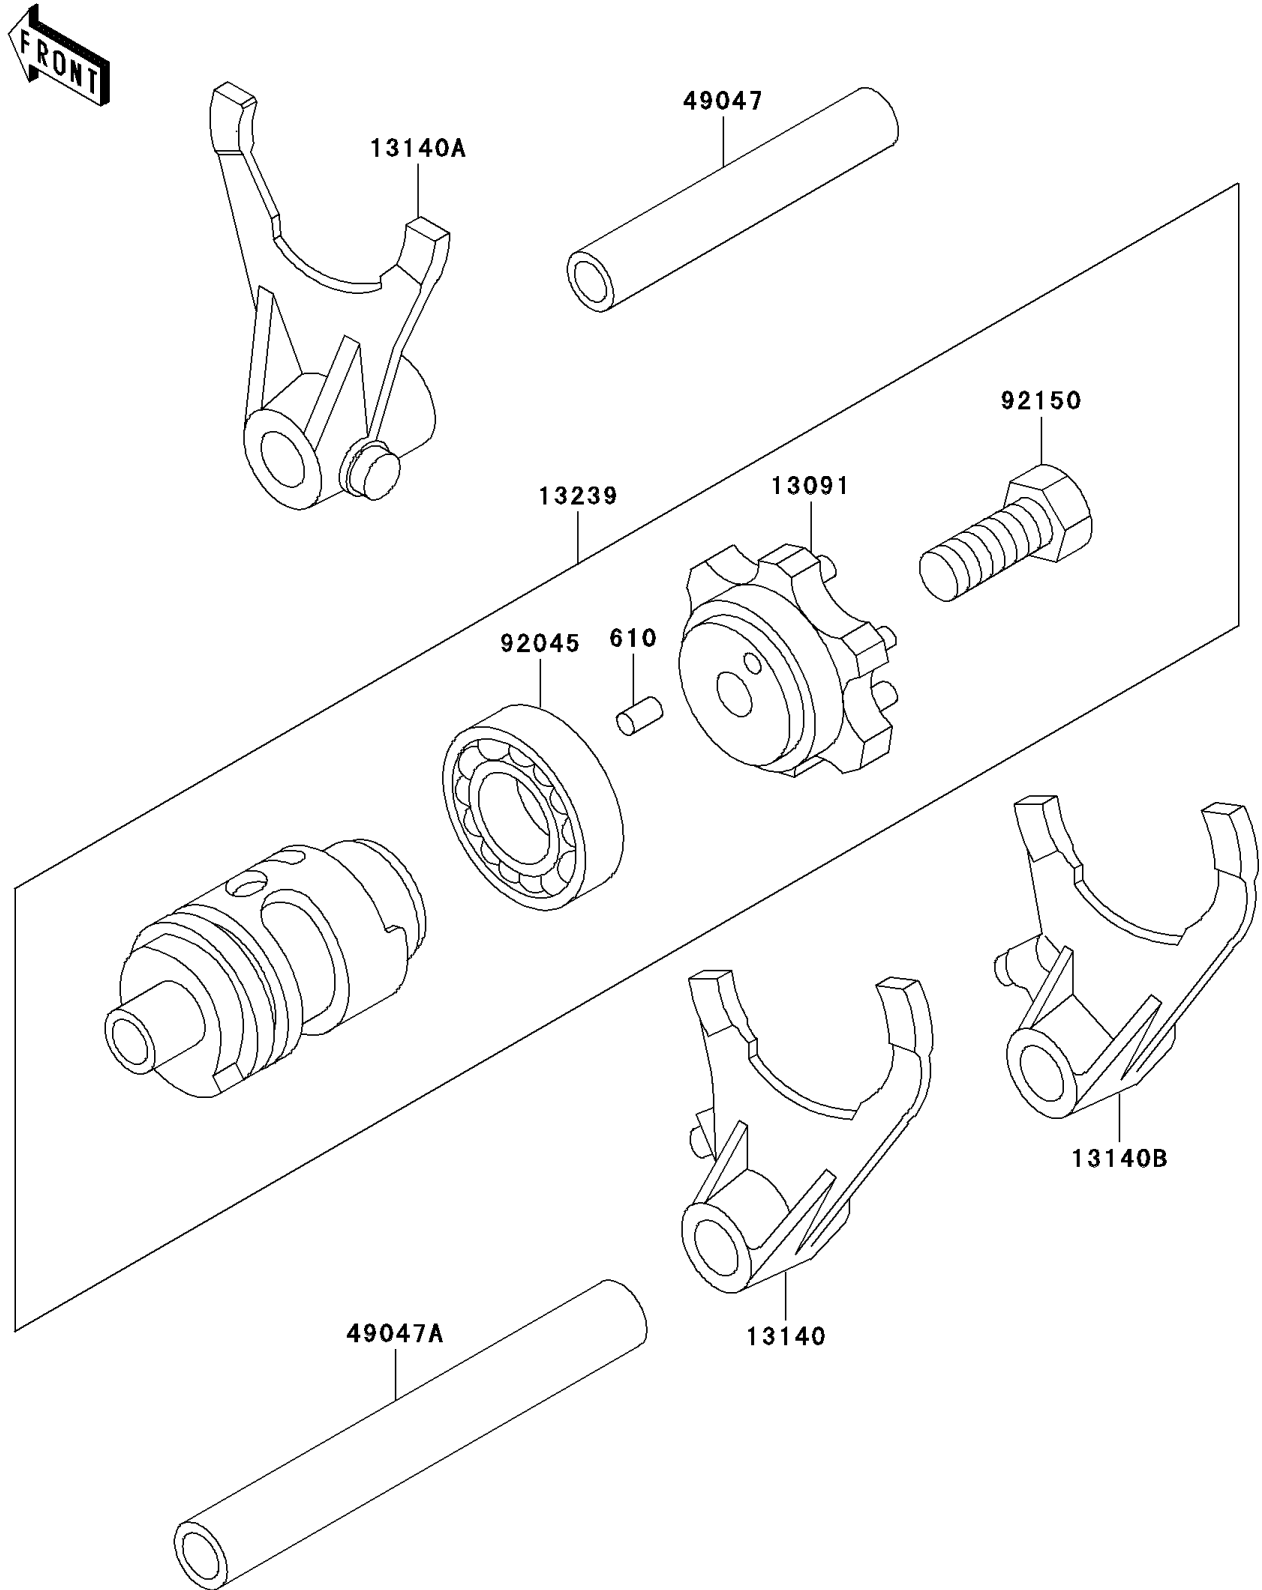

# 1998 KX500 PARTS DIAGRAM

Gear Change Drum/Shift Fork(s)

E1362

## 1998 KX500 PARTS LIST

### Gear Change Drum/Shift Fork(s)

ITEM NAME	PART NUMBER	QUANTITY
ROLLER,4X8 (Ref # 610)	610A0408	1
HOLDER,CHANGE DRUM (Ref # 13091)	13091-1555	1
FORK-SHIFT,2ND&3RD (Ref # 13140)	13140-1058	1
FORK-SHIFT,4TH&TOP (Ref # 13140A)	13140-1059	1
FORK-SHIFT,LOW (Ref # 13140B)	13140-1142	1
DRUM-ASSY-CHANGE (Ref # 13239)	13239-1143	1
ROD-SHIFT,5.9X10X64.5 (Ref # 49047)	49047-1063	1
ROD-SHIFT,5.9X10X81 (Ref # 49047A)	49047-1064	1
BEARING-BALL,#6905 (Ref # 92045)	92045-036	1
BOLT,8X18 (Ref # 92150)	92150-1490	1