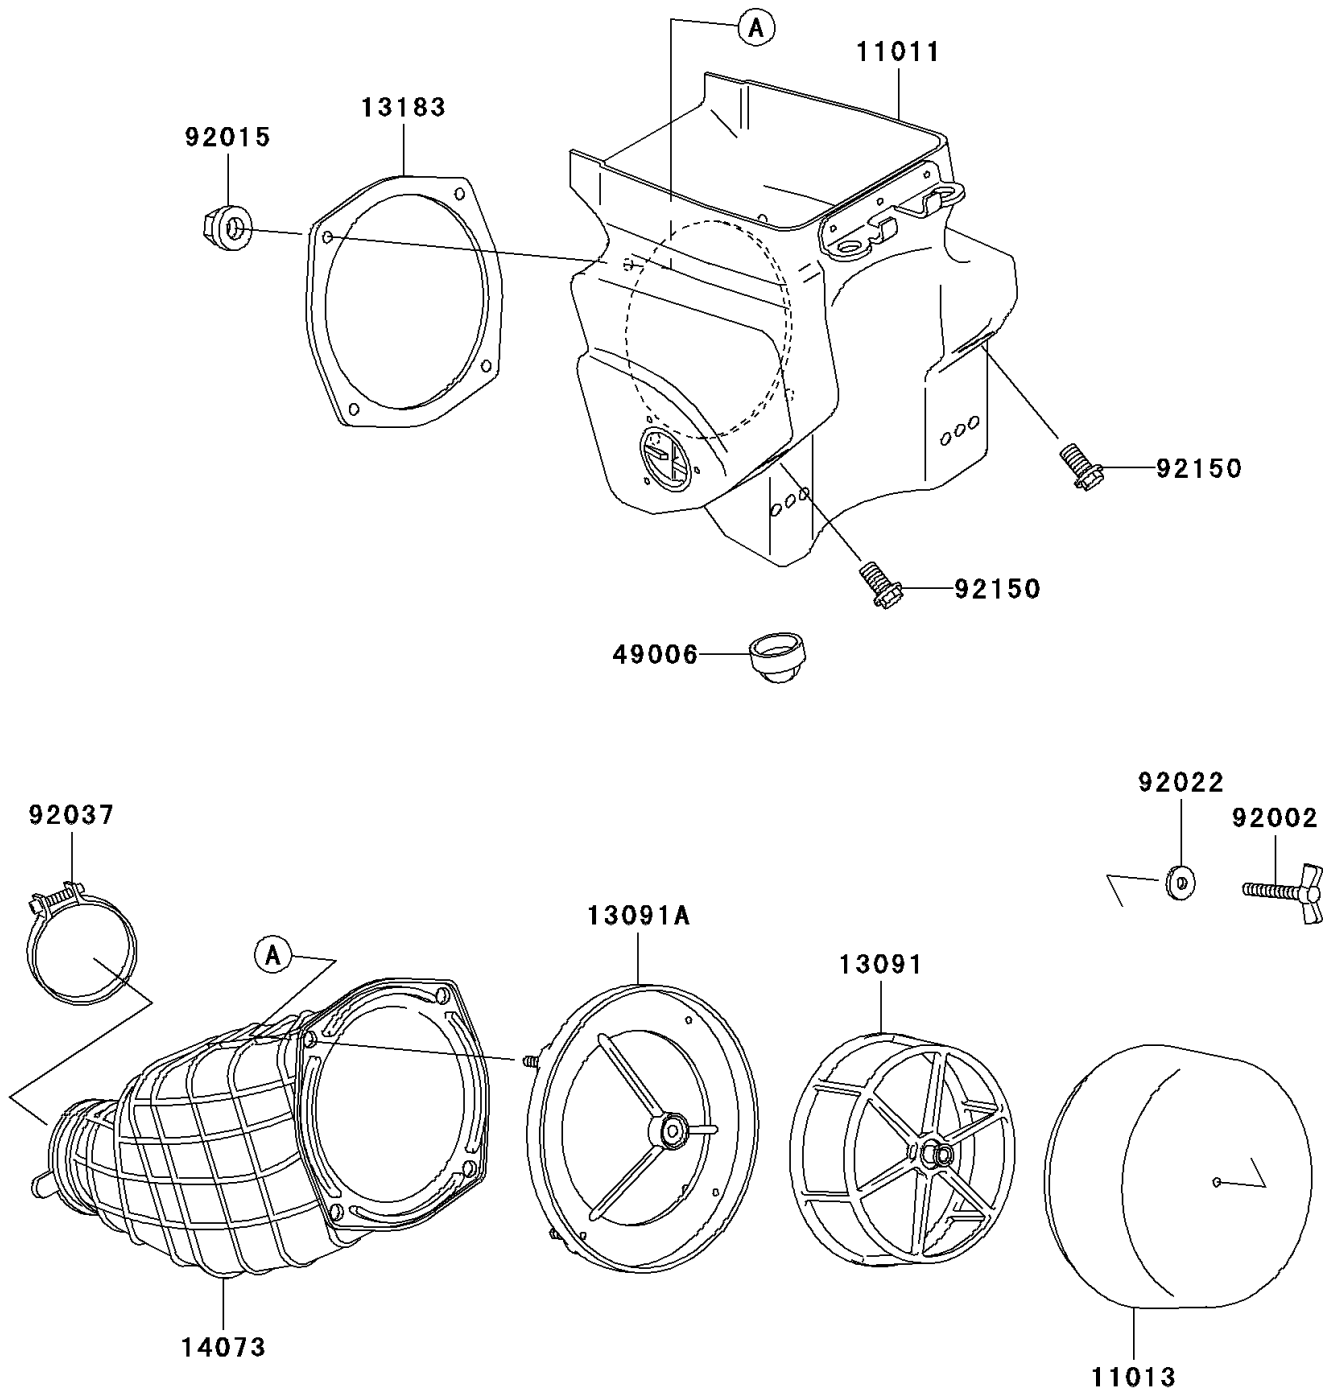

2001 KX500 PARTS DIAGRAM

Air Cleaner

E1130

2001 KX500 PARTS LIST

Air Cleaner

| ITEM NAME | PART NUMBER | QUANTITY |
|----------------------------------|-------------|----------|
| CASE-AIR FILTER (Ref # 11011) | 11011-1304 | 1 |
| ELEMENT-AIR FILTER (Ref # 11013) | 11013-1198 | 1 |
| HOLDER,ELEMENT (Ref # 13091) | 13091-1454 | 1 |
| HOLDER (Ref # 13091A) | 13091-1951 | 1 |
| PLATE,DUCT FITTING (Ref # 13183) | 13183-1046 | 1 |
| DUCT (Ref # 14073) | 14073-1360 | 1 |
| BOOT (Ref # 49006) | 49006-1248 | 1 |
| BOLT,WING (Ref # 92002) | 92002-1719 | 1 |
| NUT,FLANGED,5MM (Ref # 92015) | 92015-1259 | 1 |
| WASHER,6.5X20X1.6 (Ref # 92022) | 92022-125 | 1 |
| CLAMP,AIR FILTER (Ref # 92037) | 92037-1409 | 1 |
| BOLT,FLANGED,6X16 (Ref # 92150) | 92150-1506 | 1 |