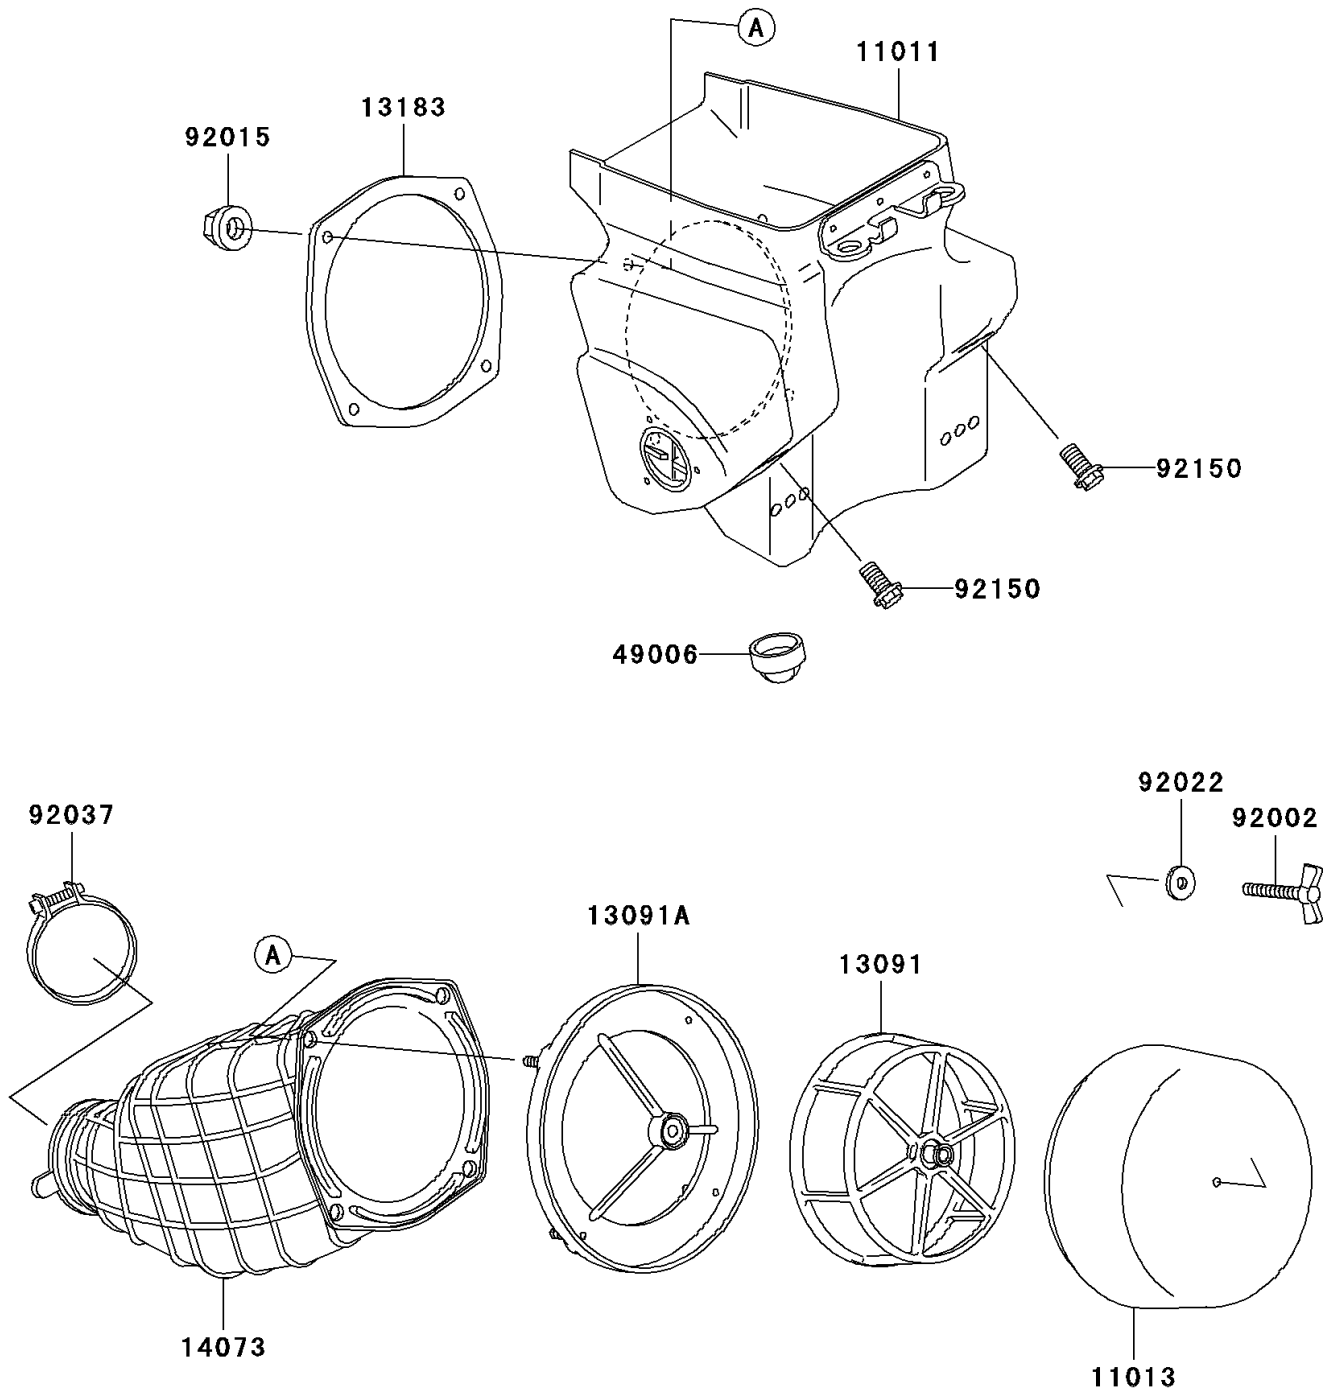

2001 KX500 PARTS DIAGRAM

Air Cleaner

E1130

2001 KX500 PARTS LIST

Air Cleaner

ITEM NAME	PART NUMBER	QUANTITY
CASE-AIR FILTER (Ref # 11011)	11011-1304	1
ELEMENT-AIR FILTER (Ref # 11013)	11013-1198	1
HOLDER,ELEMENT (Ref # 13091)	13091-1454	1
HOLDER (Ref # 13091A)	13091-1951	1
PLATE,DUCT FITTING (Ref # 13183)	13183-1046	1
DUCT (Ref # 14073)	14073-1360	1
BOOT (Ref # 49006)	49006-1248	1
BOLT,WING (Ref # 92002)	92002-1719	1
NUT,FLANGED,5MM (Ref # 92015)	92015-1259	4
WASHER,6.5X20X1.6 (Ref # 92022)	92022-125	1
CLAMP,AIR FILTER (Ref # 92037)	92037-1409	1
BOLT,FLANGED,6X16 (Ref # 92150)	92150-1506	2