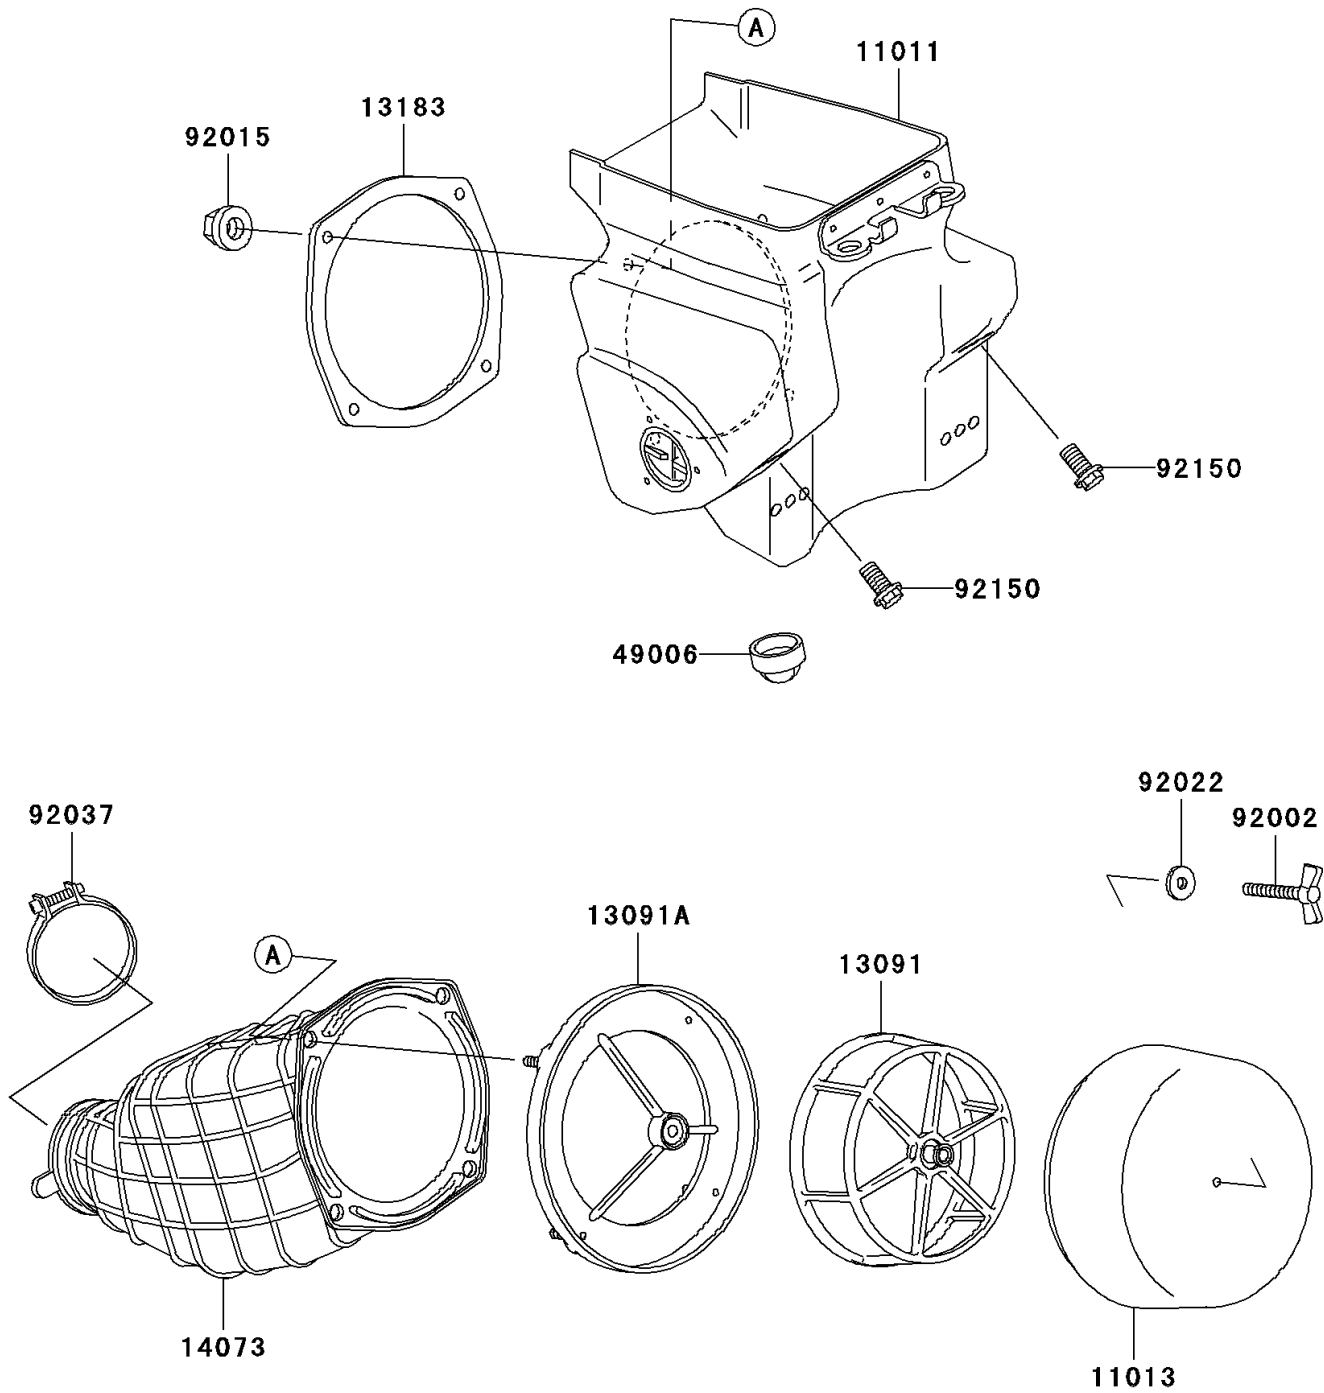

2001 KX500 PARTS DIAGRAM

Air Cleaner

E1130

2001 KX500 PARTS LIST

Air Cleaner

ITEM NAME	PART NUMBER	QUANTITY
CASE-AIR FILTER (Ref # 11011)	11011-1304	1
ELEMENT-AIR FILTER (Ref # 11013)	11013-1198	1
HOLDER,ELEMENT (Ref # 13091)	13091-1454	1
HOLDER (Ref # 13091A)	13091-1951	1
PLATE,DUCT FITTING (Ref # 13183)	13183-1046	1
DUCT (Ref # 14073)	14073-1360	1
BOOT (Ref # 49006)	49006-1248	1
BOLT,WING (Ref # 92002)	92002-1719	1
NUT,FLANGED,5MM (Ref # 92015)	92015-1259	4
WASHER,6.5X20X1.6 (Ref # 92022)	92022-125	1
CLAMP,AIR FILTER (Ref # 92037)	92037-1409	1
BOLT,FLANGED,6X16 (Ref # 92150)	92150-1506	2