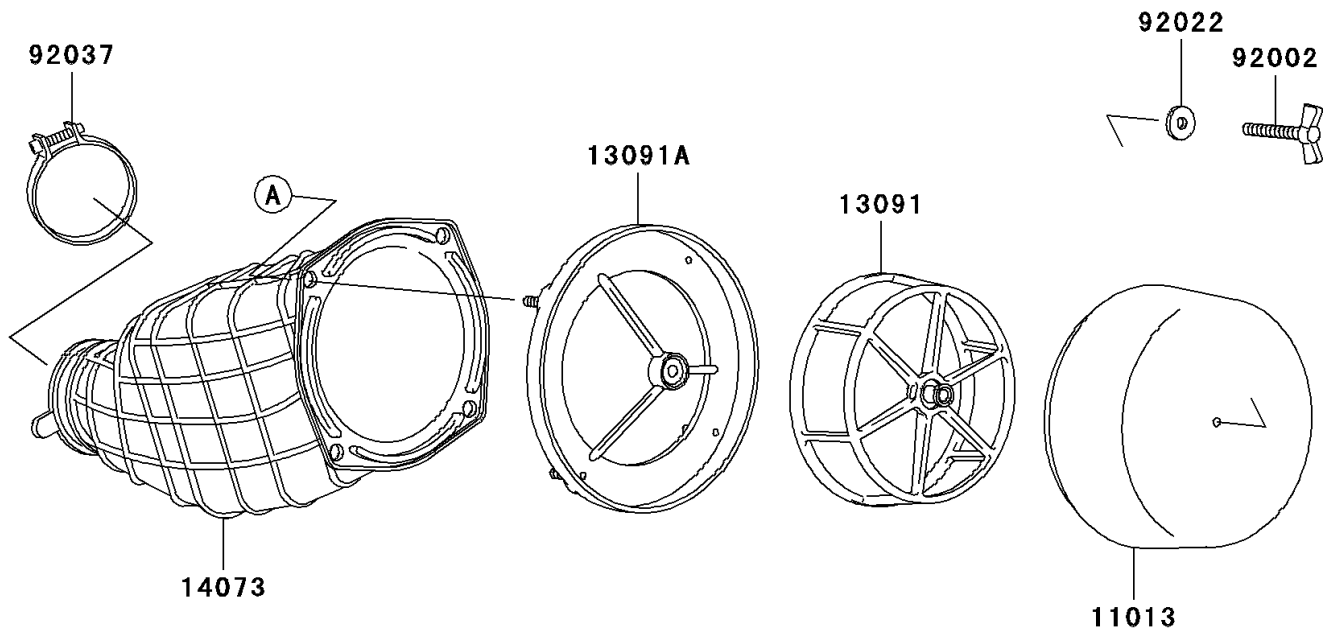

1999 KX500 PARTS DIAGRAM

Air Cleaner

E1130

1999 KX500 PARTS LIST

Air Cleaner

ITEM NAME	PART NUMBER	QUANTITY
CASE-AIR FILTER (Ref # 11011)	11011-1304	1
ELEMENT-AIR FILTER (Ref # 11013)	11013-1198	1
HOLDER,ELEMENT (Ref # 13091)	13091-1454	1
HOLDER (Ref # 13091A)	13091-1951	1
PLATE,DUCT FITTING (Ref # 13183)	13183-1046	1
DUCT (Ref # 14073)	14073-1360	1
BOOT (Ref # 49006)	49006-1248	1
BOLT,WING (Ref # 92002)	92002-1719	1
NUT,FLANGED,5MM (Ref # 92015)	92015-1259	1
WASHER,6.5X20X1.6 (Ref # 92022)	92022-125	1
CLAMP,AIR FILTER (Ref # 92037)	92037-1409	1
BOLT,FLANGED,6X16 (Ref # 92150)	92150-1506	1