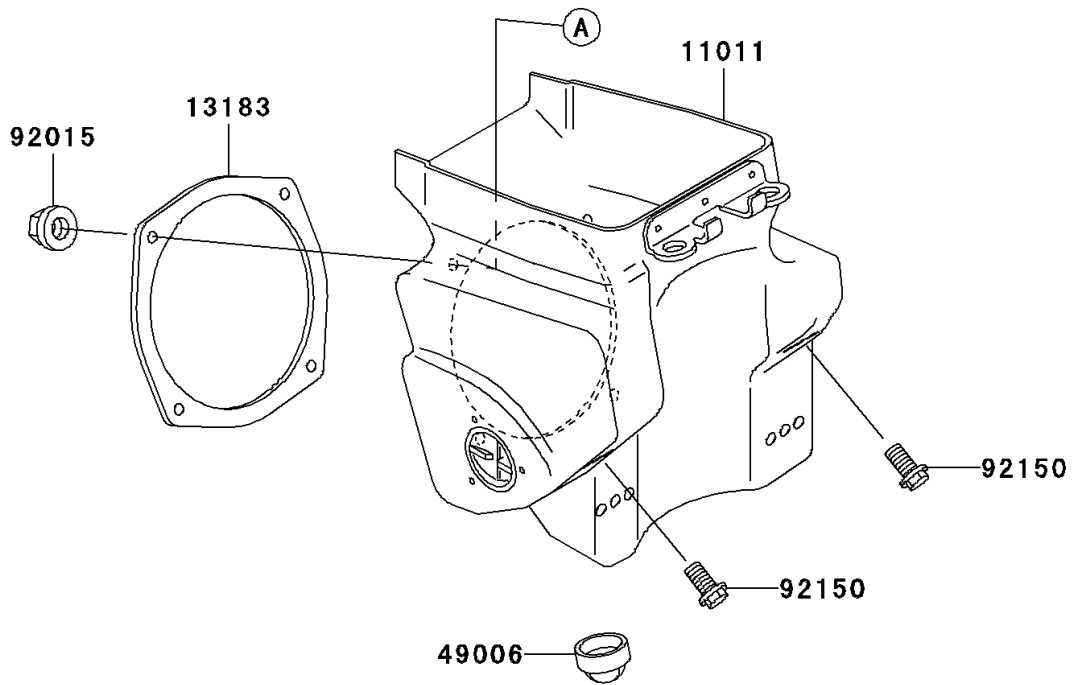

1999 KX500 PARTS DIAGRAM

Air Cleaner

E1130

1999 KX500 PARTS LIST

Air Cleaner

ITEM NAME	PART NUMBER	QUANTITY
CASE-AIR FILTER (Ref # 11011)	11011-1304	1
ELEMENT-AIR FILTER (Ref # 11013)	11013-1198	1
HOLDER,ELEMENT (Ref # 13091)	13091-1454	1
HOLDER (Ref # 13091A)	13091-1951	1
PLATE,DUCT FITTING (Ref # 13183)	13183-1046	1
DUCT (Ref # 14073)	14073-1360	1
BOOT (Ref # 49006)	49006-1248	1
BOLT,WING (Ref # 92002)	92002-1719	1
NUT,FLANGED,5MM (Ref # 92015)	92015-1259	1
WASHER,6.5X20X1.6 (Ref # 92022)	92022-125	1
CLAMP,AIR FILTER (Ref # 92037)	92037-1409	1
BOLT,FLANGED,6X16 (Ref # 92150)	92150-1506	1