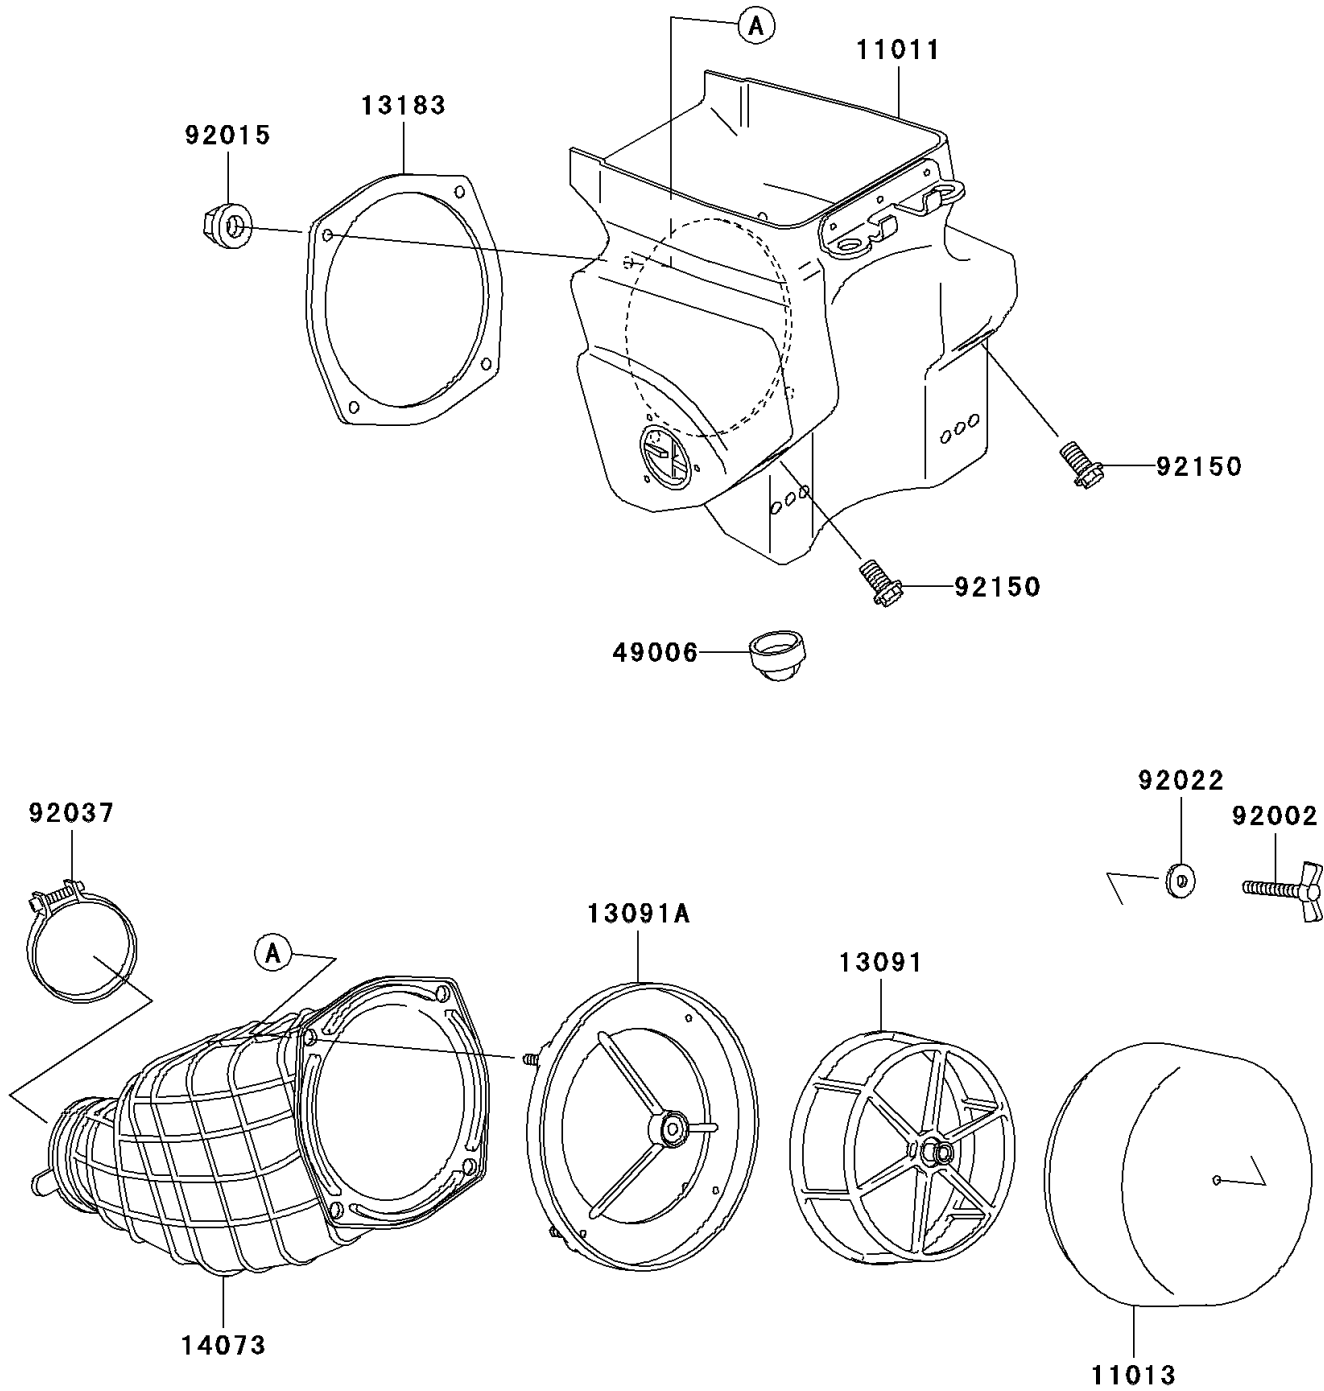

1998 KX500 PARTS DIAGRAM

Air Cleaner

E1130

1998 KX500 PARTS LIST

Air Cleaner

ITEM NAME	PART NUMBER	QUANTITY
CASE-AIR FILTER (Ref # 11011)	11011-1304	1
ELEMENT-AIR FILTER (Ref # 11013)	11013-1198	1
HOLDER,ELEMENT (Ref # 13091)	13091-1454	1
HOLDER (Ref # 13091A)	13091-1951	1
PLATE,DUCT FITTING (Ref # 13183)	13183-1046	1
DUCT (Ref # 14073)	14073-1360	1
BOOT (Ref # 49006)	49006-1248	1
BOLT,WING (Ref # 92002)	92002-1719	1
NUT,FLANGED,5MM (Ref # 92015)	92015-1259	4
WASHER,6.5X20X1.6 (Ref # 92022)	92022-125	1
CLAMP,AIR FILTER (Ref # 92037)	92037-1409	1
BOLT,FLANGED,6X16 (Ref # 92150)	92150-1506	2