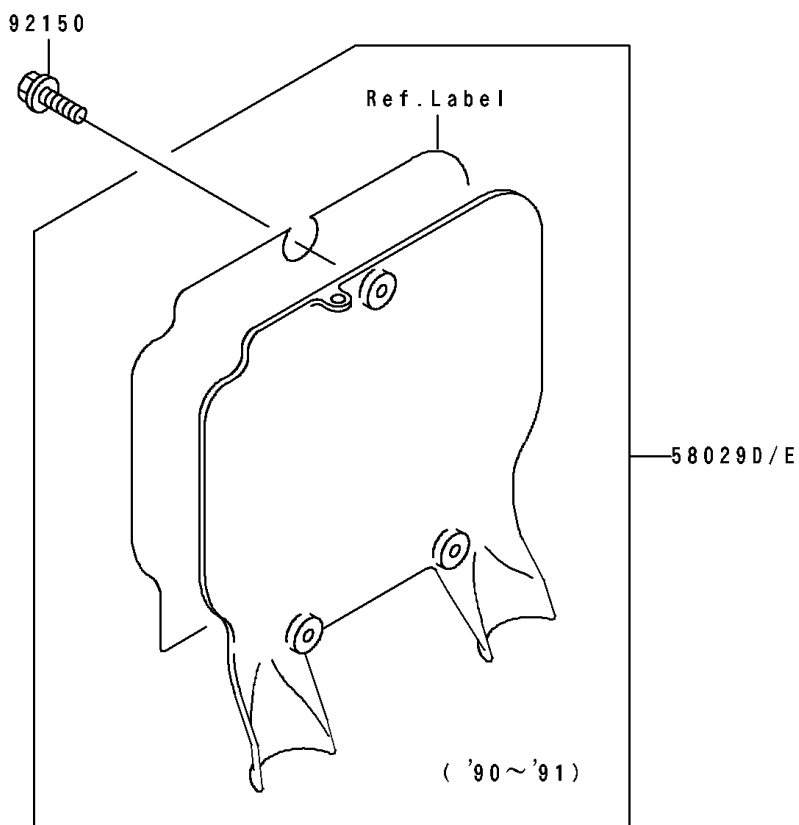

1991 KX500 PARTS DIAGRAM

Accessory

F2910

1991 KX500 PARTS LIST

Accessory

ITEM NAME	PART NUMBER	QUANTITY
PLATE-NUMBER,L.GREEN (Ref # 58029E)	58029-5028-6W	1
BOLT,6X14 (Ref # 92150)	92150-1340	1