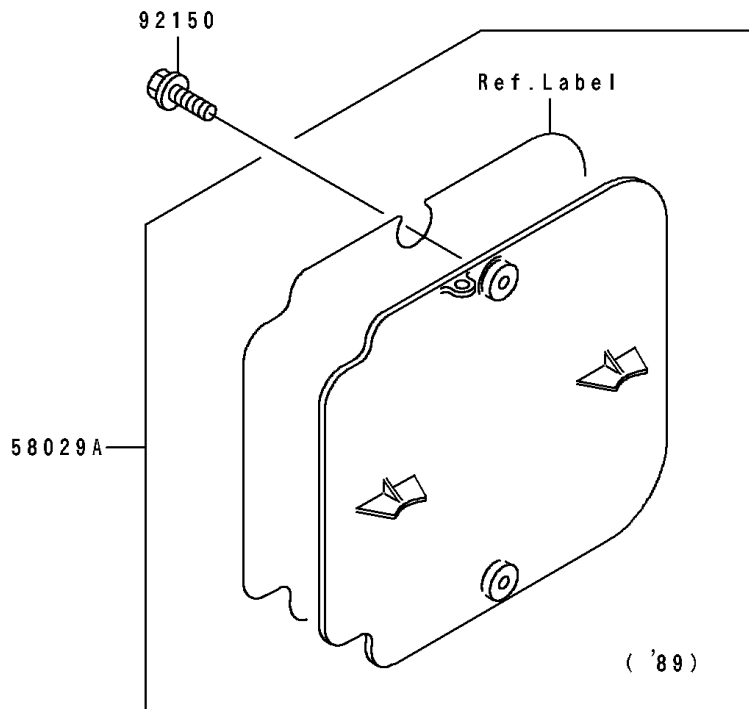

1991 KX500 PARTS DIAGRAM

Accessory

F2910

1991 KX500 PARTS LIST

Accessory

ITEM NAME	PART NUMBER	QUANTITY
PLATE-NUMBER,L.GREEN (Ref # 58029E)	58029-5028-6W	1
BOLT,6X14 (Ref # 92150)	92150-1340	1