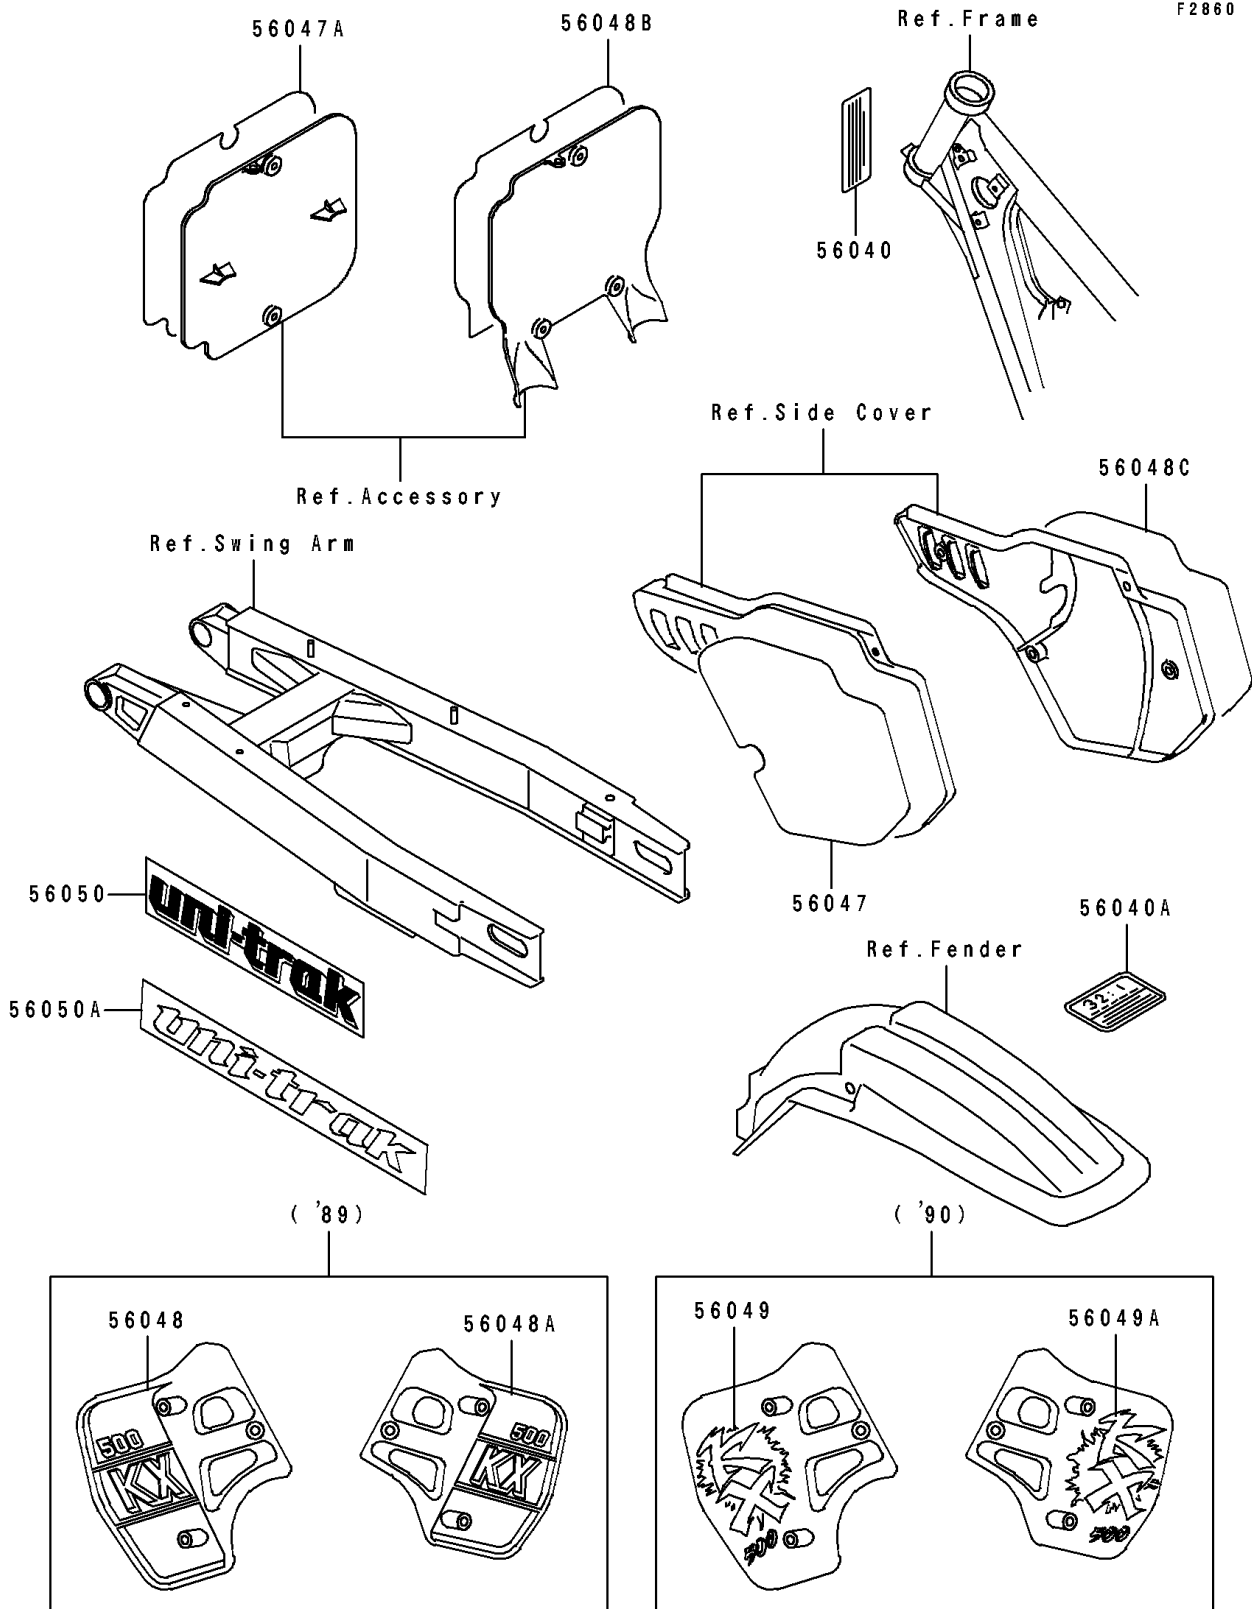

# 1989 KX500 PARTS DIAGRAM

Label(KX500-E1/E2)

# 1989 KX500 PARTS LIST

Label(KX500-E1/E2)

ITEM NAME	PART NUMBER	QUANTITY
LABEL-WARNING,NOISE (Ref # 56040)	56040-1101	1
LABEL-WARNING,GASOLINE/OIL (Ref # 56040A)	56040-1129	1
PATTERN,SIDE COVER,LH (Ref # 56047)	56047-1784	1
PATTERN,NUMBER PLATE (Ref # 56047A)	56047-1849	1
PATTERN,SHROUD,LH (Ref # 56048)	56048-1493	1
PATTERN,SHROUD,RH (Ref # 56048A)	56048-1494	1
PATTERN,SIDE COVER,RH (Ref # 56048C)	56048-1524	1
MARK,SWING ARM,UNI-TRAK (Ref # 56050)	56050-1185	2