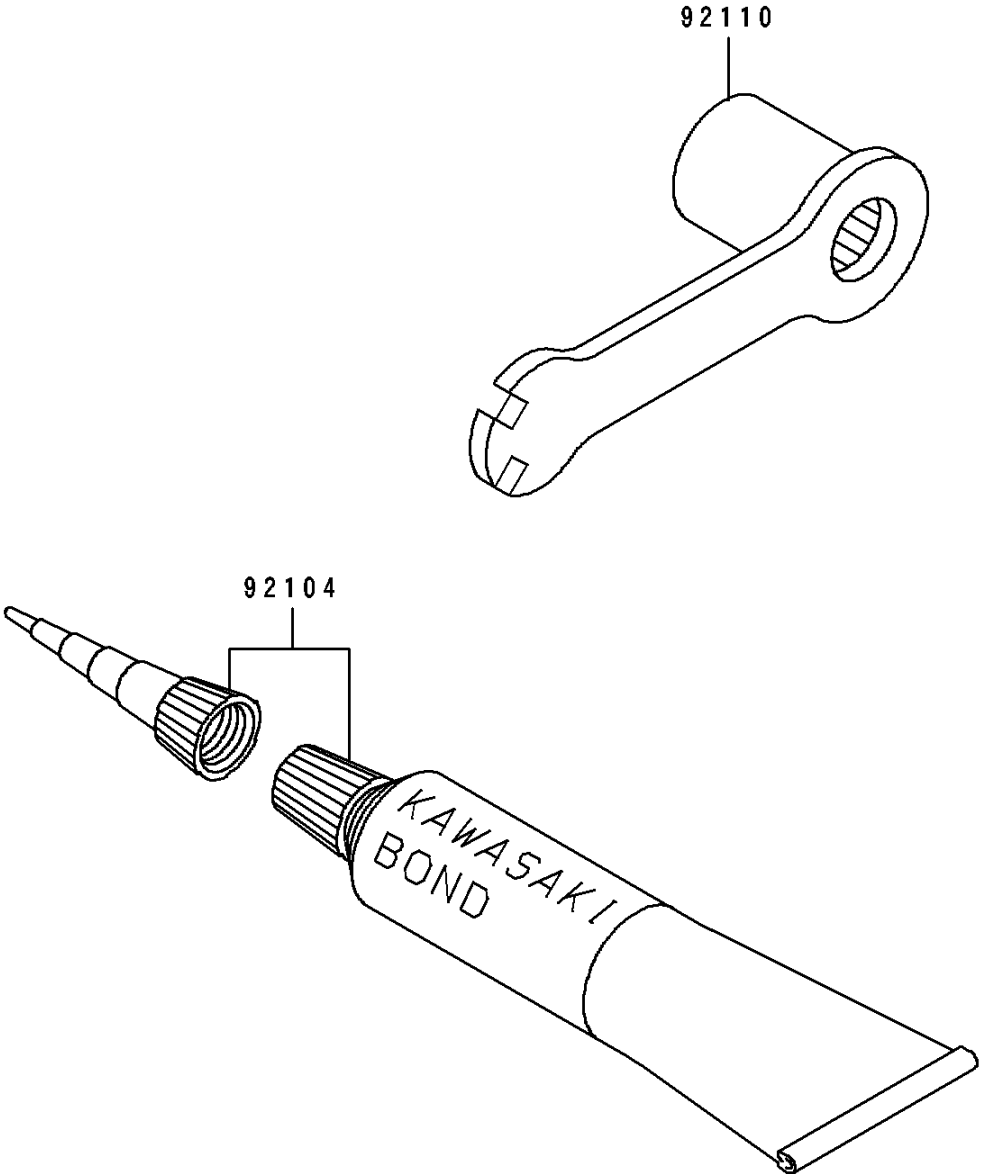

1991 KX500 PARTS DIAGRAM

Tool

F2810

1991 KX500 PARTS LIST

Tool

ITEM NAME	PART NUMBER	QUANTITY
GASKET-LIQUID,TUBE,100G,SILVER (Ref # 92104)	92104-002	1
TOOL-WRENCH,BOX,21MM&SPOKE (Ref # 92110)	92110-1142	1