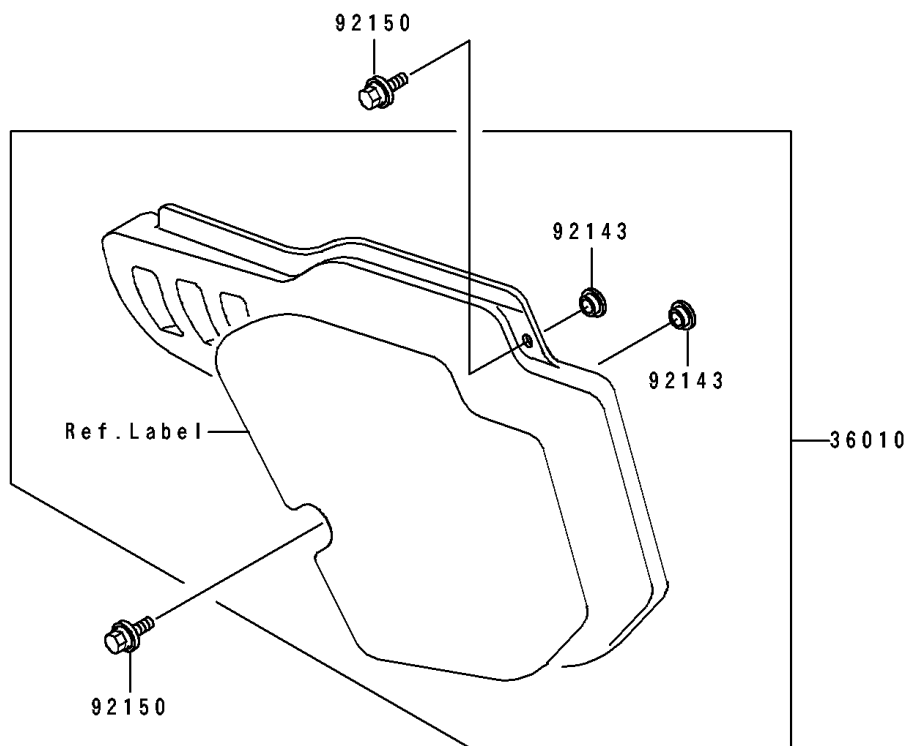

1991 KX500 PARTS DIAGRAM

Side Cover

F2611

1991 KX500 PARTS LIST

Side Cover

ITEM NAME	PART NUMBER	QUANTITY
COVER-SIDE,LH,L.GREEN (Ref # 36010)	36010-5023-6W	1
COVER-SIDE,RH,L.GREEN (Ref # 36010D)	36010-5187-6W	1
DAMPER (Ref # 92075)	92075-1598	1
COLLAR (Ref # 92143)	92143-1196	1
BOLT,6X20 (Ref # 92150)	92150-1339	1