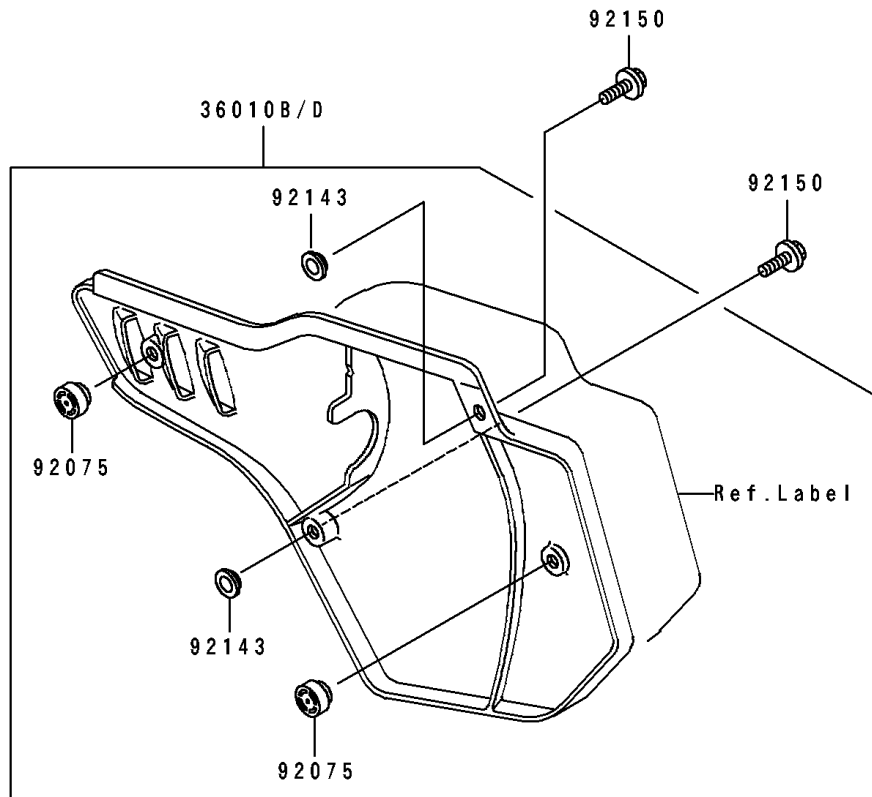

1991 KX500 PARTS DIAGRAM

Side Cover

F2611

1991 KX500 PARTS LIST

Side Cover

ITEM NAME	PART NUMBER	QUANTITY
COVER-SIDE,LH,L.GREEN (Ref # 36010)	36010-5023-6W	1
COVER-SIDE,RH,L.GREEN (Ref # 36010D)	36010-5187-6W	1
DAMPER (Ref # 92075)	92075-1598	1
COLLAR (Ref # 92143)	92143-1196	1
BOLT,6X20 (Ref # 92150)	92150-1339	1