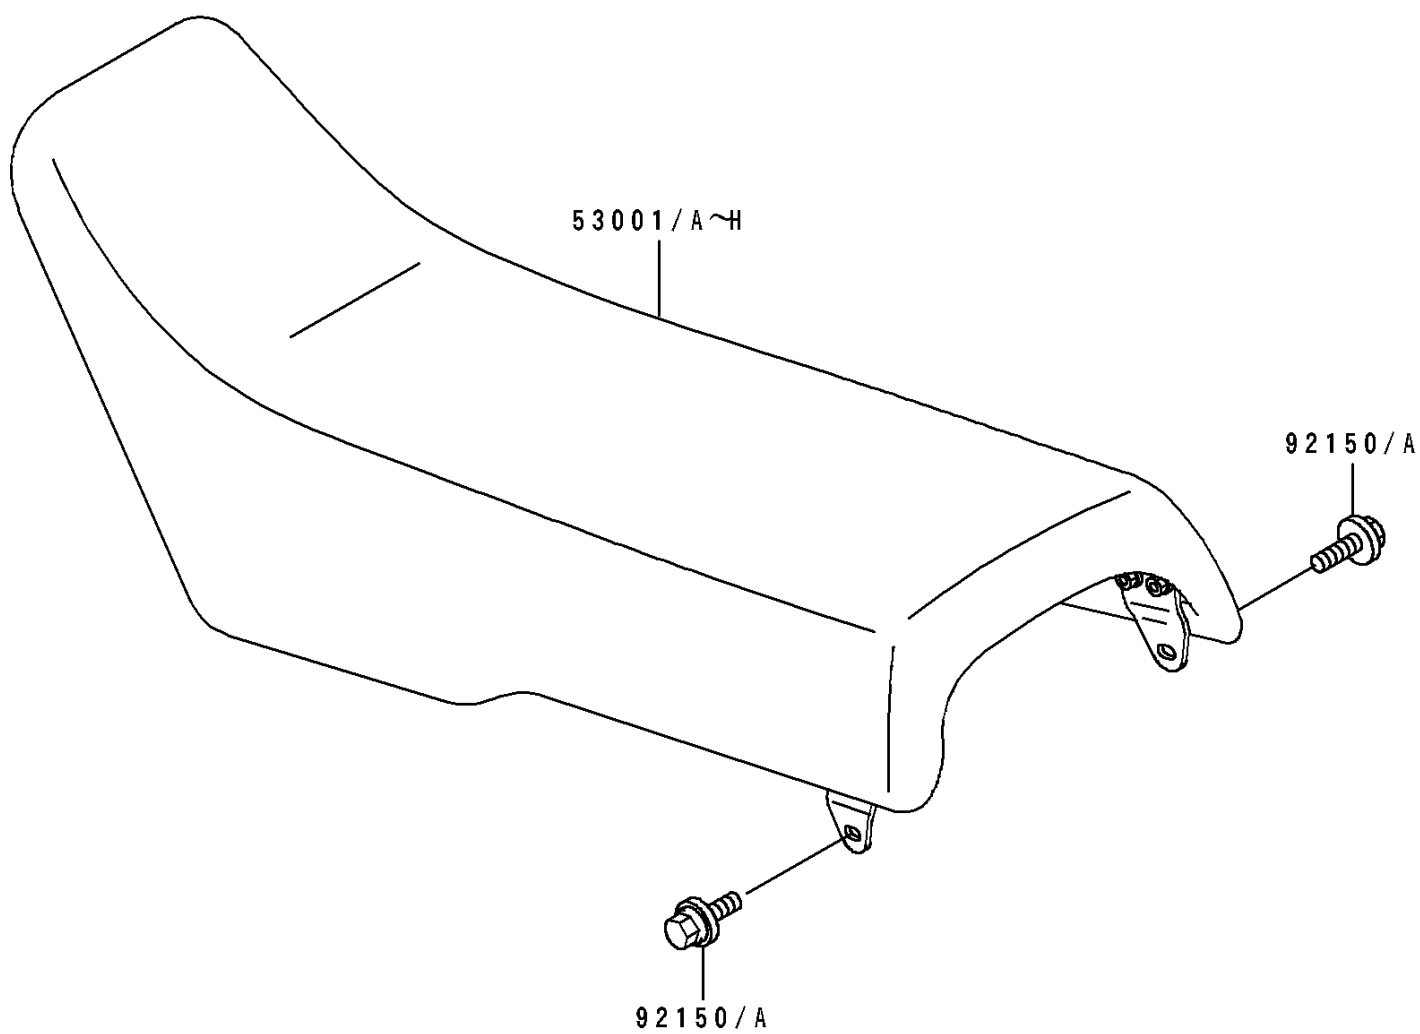

## 1991 KX500 PARTS DIAGRAM

Seat

F 2 5 1 0

## 1991 KX500 PARTS LIST

Seat

ITEM NAME	PART NUMBER	QUANTITY
SEAT-ASSY,LOW HEIGHT,BLUE (Ref # 53001F)	53001-1631-MZ	1
SEAT-ASSY,MIDDLE HEIGHT,BLUE (Ref # 53001G)	53001-1632-MZ	1
SEAT-ASSY,HEGH HEIGHT,BLUE (Ref # 53001H)	53001-1633-MZ	1
BOLT,6X20 (Ref # 92150A)	92150-1339	1