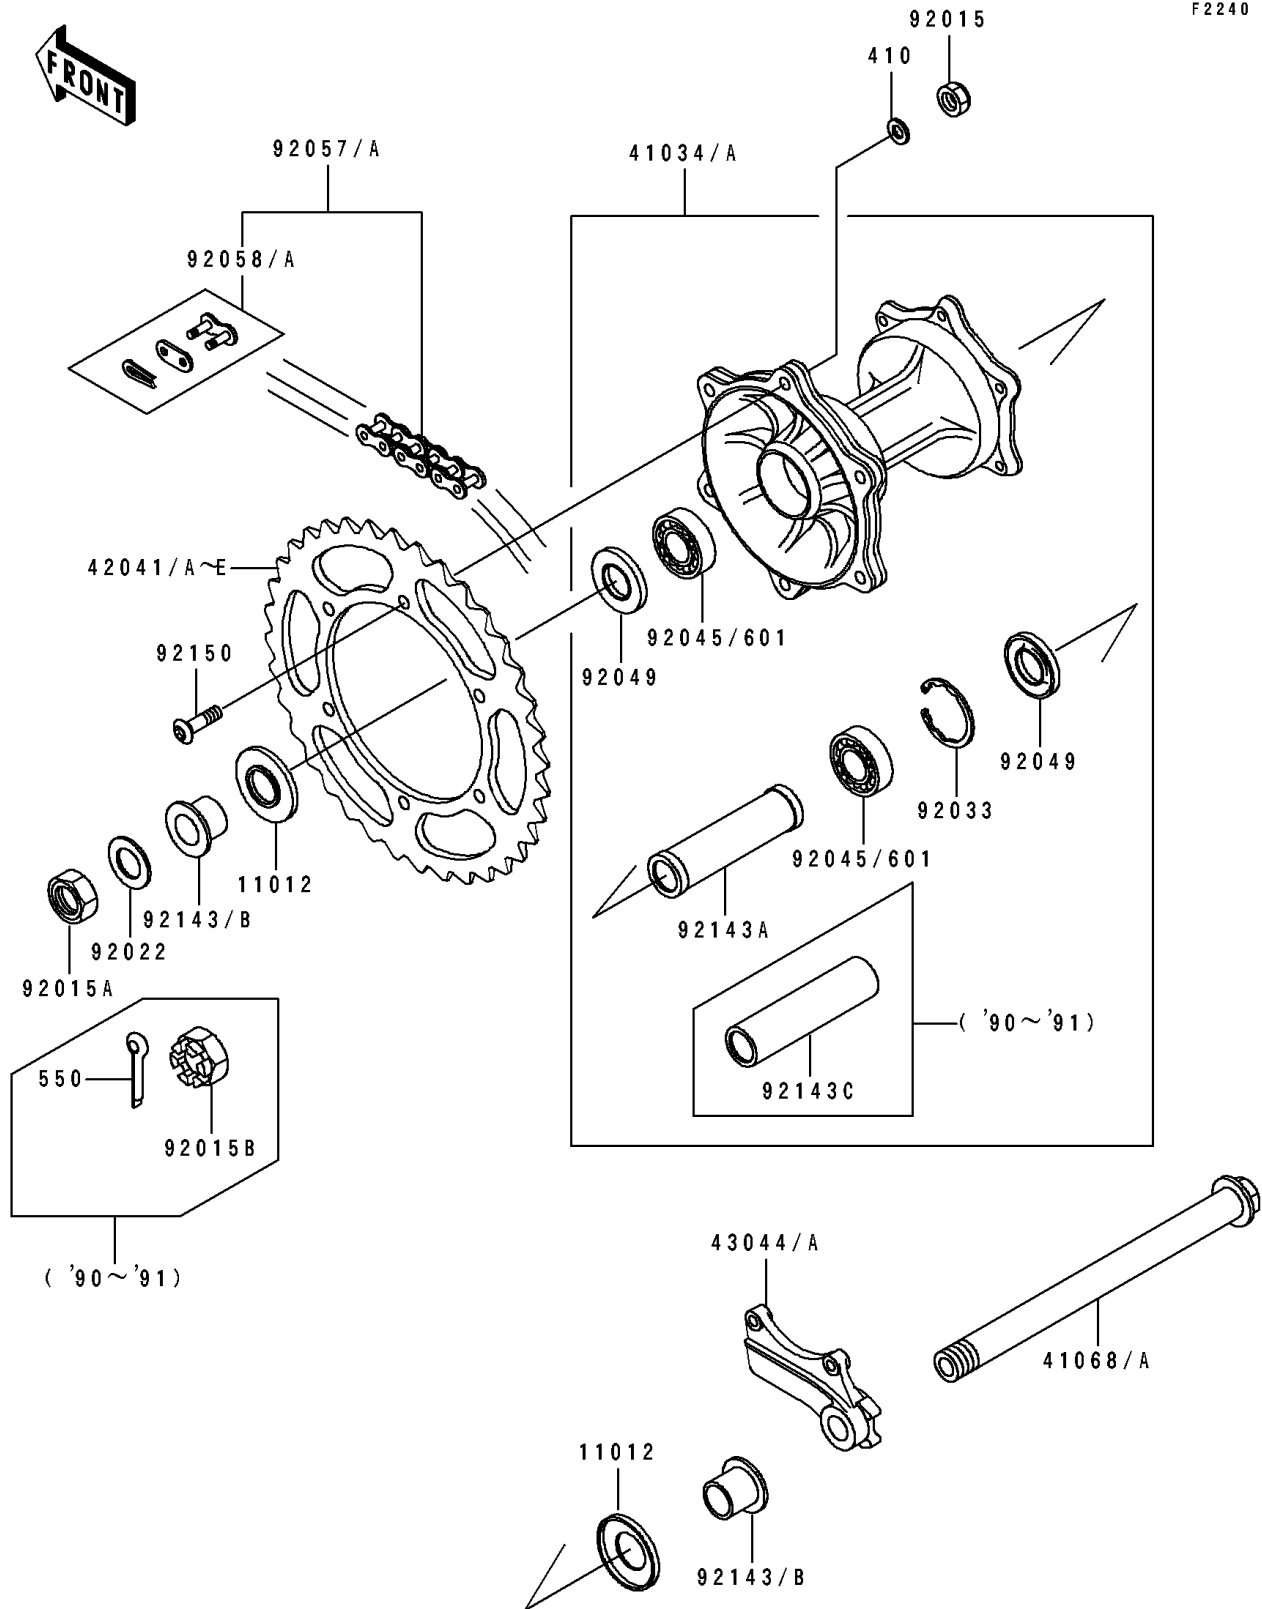

1991 KX500 PARTS DIAGRAM

Rear Hub

F2240

1991 KX500 PARTS LIST

Rear Hub

ITEM NAME	PART NUMBER	QUANTITY
CAP,REAR AXLE (Ref # 11012)	11012-1581	1
DRUM-ASSY,REAR BRAKE (Ref # 41034A)	41034-1205	1
AXLE,RR (Ref # 41068A)	41068-1299	1
SPROCKET-HUB,45T,AL (Ref # 42041)	42041-1154	1
SPROCKET-HUB,49T,AL (Ref # 42041A)	42041-1256	1
SPROCKET-HUB,48T,AL (Ref # 42041B)	42041-1257	1
SPROCKET-HUB,47T,AL (Ref # 42041C)	42041-1258	1
SPROCKET-HUB,46T,AL (Ref # 42041D)	42041-1259	1
SPROCKET-HUB,47T (Ref # 42041E)	42041-1274	1
HOLDER-COMP-CALIPER (Ref # 43044A)	43044-1092	1
NUT,LOCK,8MM (Ref # 92015)	92015-1124	1
NUT,CASTLE,20MM (Ref # 92015B)	92015-1804	1
WASHER,20.1X34X2.0 (Ref # 92022)	92022-1994	1
RING-SNAP,42MM (Ref # 92033)	92033-1041	1
BEARING-BALL,6004X8JRLX2/3A (Ref # 92045)	92045-1239	1
SEAL-OIL,BJNC2 25425 (Ref # 92049)	92049-1203	1
CHAIN,DRIVE,DID520DSX114L (Ref # 92057A)	92057-1317	1
JOINT-CHAIN,DRIVE (Ref # 92058A)	92058-1068	1
COLLAR,RR AXLE,L=20 (Ref # 92143B)	92143-1356	1
COLLAR,RR BRAKE DRUM,L=105 (Ref # 92143C)	92143-1402	1
BOLT,SOCKET,8X28 (Ref # 92150)	92150-1196	1
WASHER-PLAIN-SMALL,8MM (Ref # 410)	410B0800	1
PIN-COTTER,3.0X25 (Ref # 550)	550D3025	1