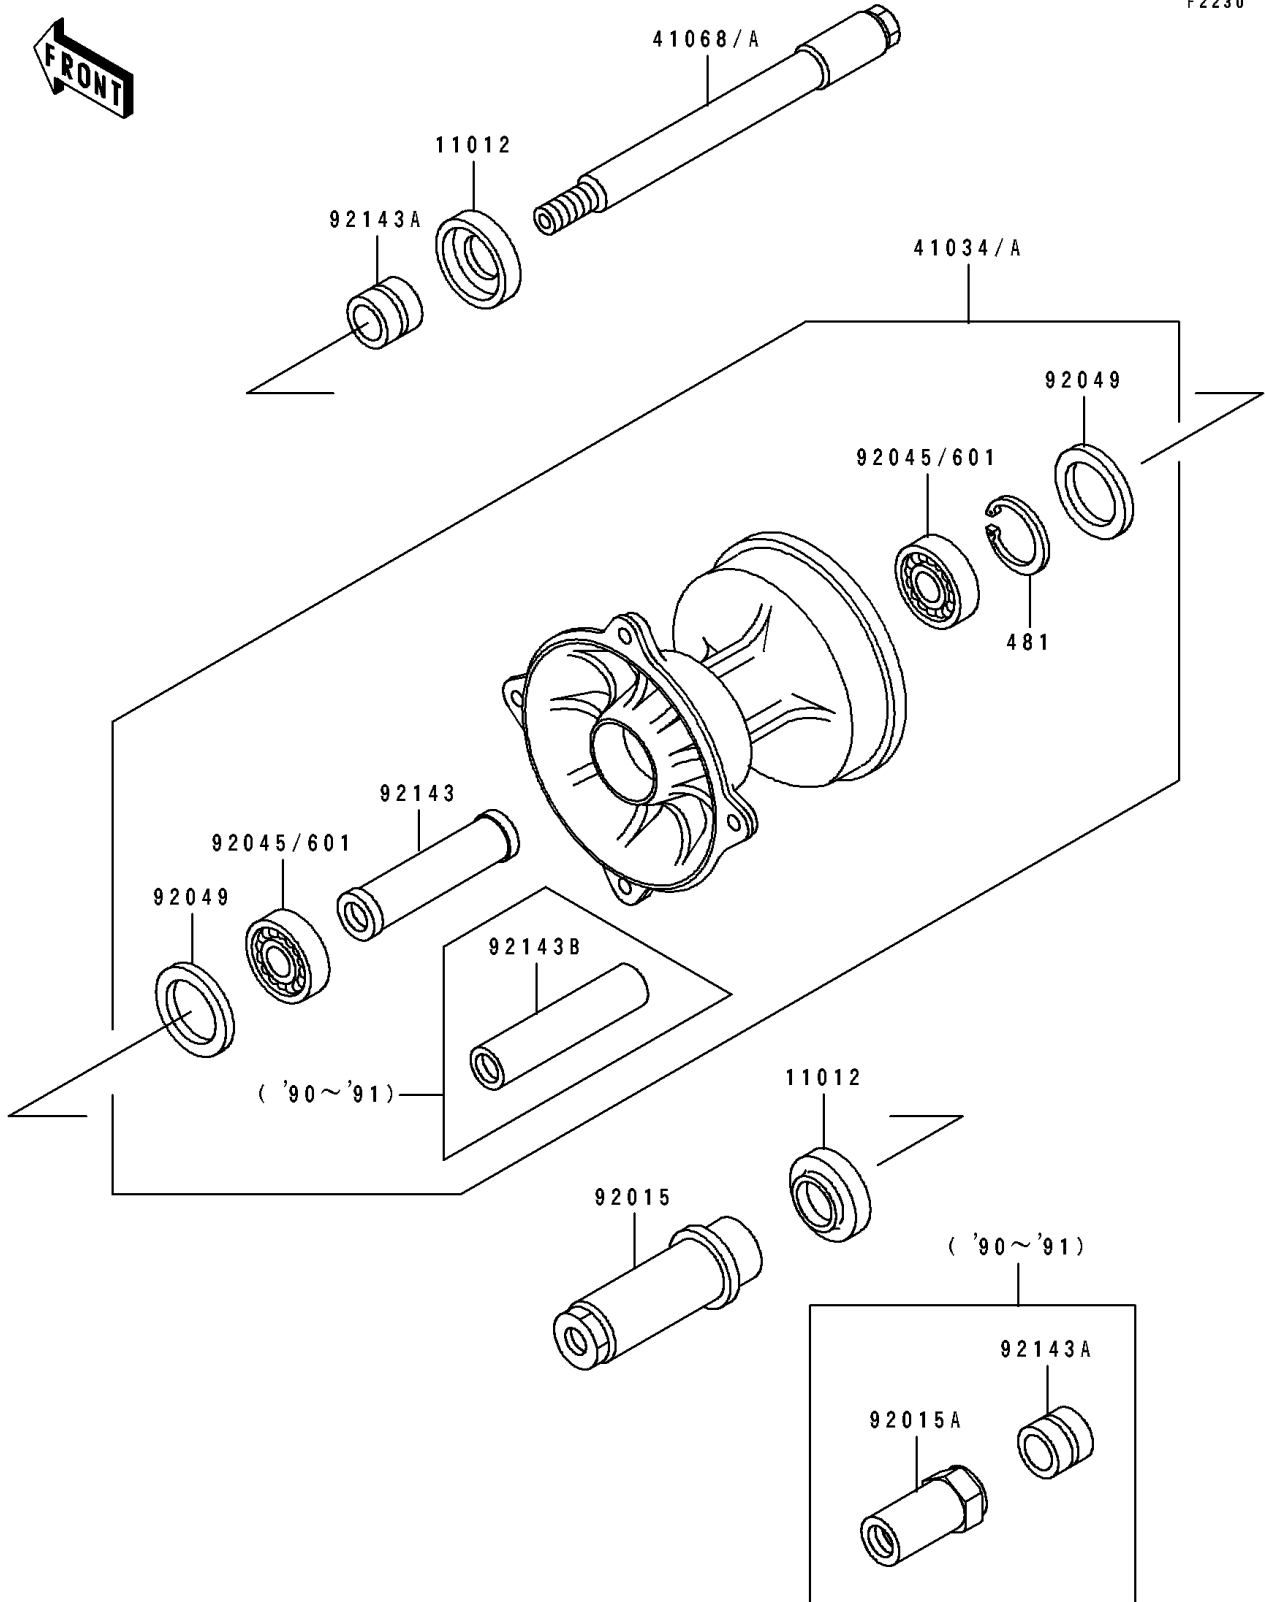

1991 KX500 PARTS DIAGRAM

Front Hub

F2230

1991 KX500 PARTS LIST

Front Hub

ITEM NAME	PART NUMBER	QUANTITY
CAP,FRONT AXLE (Ref # 11012)	11012-1580	1
DRUM-ASSY,FRONT BRAKE (Ref # 41034A)	41034-1204	1
AXLE,FR (Ref # 41068A)	41068-1310	1
NUT,AXLE (Ref # 92015A)	92015-1815	1
BEARING-BALL,6203LLX7V2 (Ref # 92045)	92045-1238	1
SEAL-OIL,BSNC2 22404 (Ref # 92049)	92049-1204	1
COLLAR,FR AXLE,L=18 (Ref # 92143A)	92143-1297	1
COLLAR,FR BRAKE DRUM,L=68 (Ref # 92143B)	92143-1401	1
CIRCLIP-TYPE-C,40MM (Ref # 481)	481J4000	1