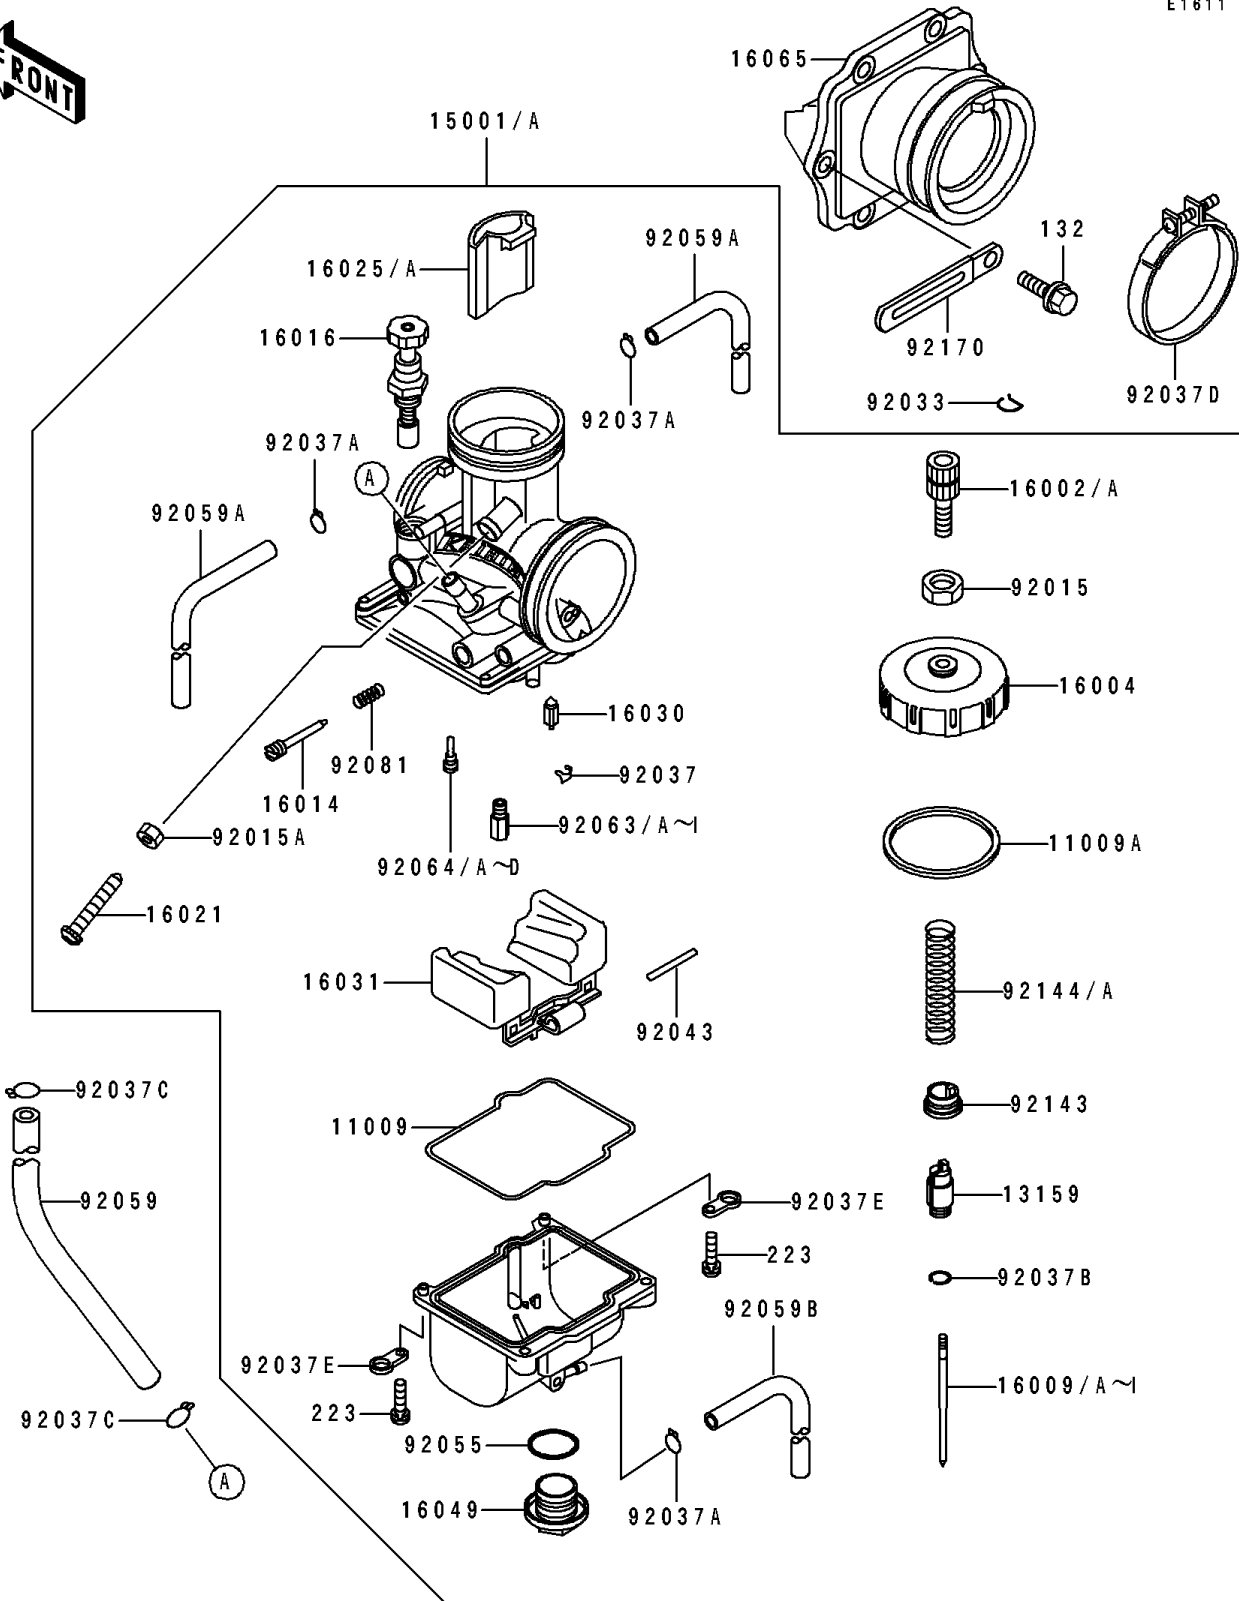

## 1991 KX500 PARTS DIAGRAM

Carburetor

E1611

### Carburetor

ITEM NAME	PART NUMBER	QUANTITY
GASKET,FLOAT CHAMBER (Ref # 11009)	11009-1716	1
GASKET,CHAMBER CAP (Ref # 11009A)	11009-1717	1
CONNECTOR,THROTTLE CABLE (Ref # 13159)	13159-1063	1
CARBURETOR-ASSY (Ref # 15001A)	15001-1563	1
ADJUSTER-CABLE (Ref # 16002A)	16002-1061	1
CAP-CHAMBER,MIXING (Ref # 16004)	16004-1061	1
NEEDLE-JET,N82K (Ref # 16009E)	16009-1578	1
NEEDLE-JET,N82L (Ref # 16009F)	16009-1579	1
NEEDLE-JET,N82M (Ref # 16009G)	16009-1580	1
NEEDLE-JET,N82N (Ref # 16009H)	16009-1581	1
NEEDLE-JET,N82P (Ref # 16009I)	16009-1582	1
SCREW-PILOT AIR (Ref # 16014)	16014-1058	1
PLUNGER,STARTER (Ref # 16016)	16016-1075	1
SCREW-THROTTLE STOP (Ref # 16021)	16021-1124	1
VALVE-THROTTLE,CA7 (Ref # 16025A)	16025-1163	1
VALVE-FLOAT (Ref # 16030)	16030-1057	1
FLOAT (Ref # 16031)	16031-1067	1
COVER-MAIN JET (Ref # 16049)	16049-1051	1
HOLDER-CARBURETOR (Ref # 16065)	16065-1180	1
NUT,CABLE ADJUST LOCK (Ref # 92015)	92015-1574	1
NUT,THROTTLE STOP SCREW (Ref # 92015A)	92015-1707	1
RING-SNAP (Ref # 92033)	92036-018	1
CLAMP,FLOAT VALVE (Ref # 92037)	16044-007	1
CLAMP,TUBE (Ref # 92037A)	92037-1396	1
CLAMP,JET NEEDLE (Ref # 92037B)	92037-1401	1
CLAMP,TUBE (Ref # 92037C)	92037-147	1
CLAMP,55MM (Ref # 92037D)	92037-1486	1
CLAMP,HOSE (Ref # 92037E)	92037-1969	1
PIN,FLOAT (Ref # 92043)	92043-1207	1